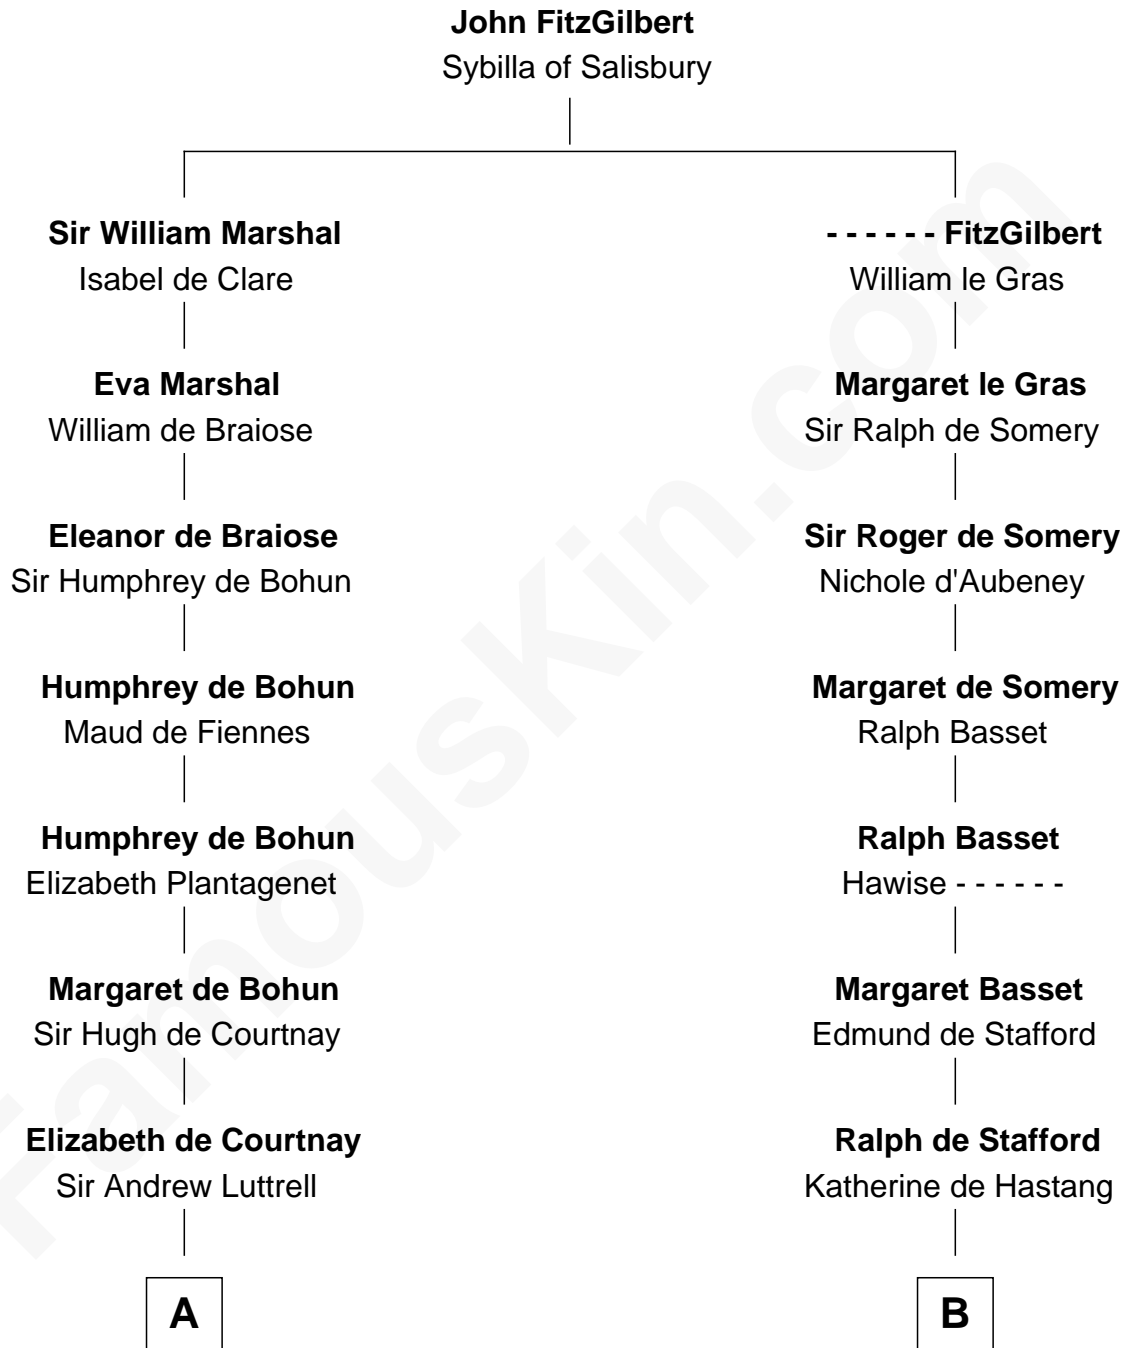

FamousKin.com Relationship Chart of

Herman Melville

Author of Moby Dick

20th cousin 1 time removed of

William Greene

2nd Governor of Rhode Island

C

Rev. Daniel Greenleaf

Elizabeth Gookin

Mercy Greenleaf

John Scollay

Priscilla Scollay

Thomas Melville

Allan Melville

Maria Gansevoort

Herman Melville