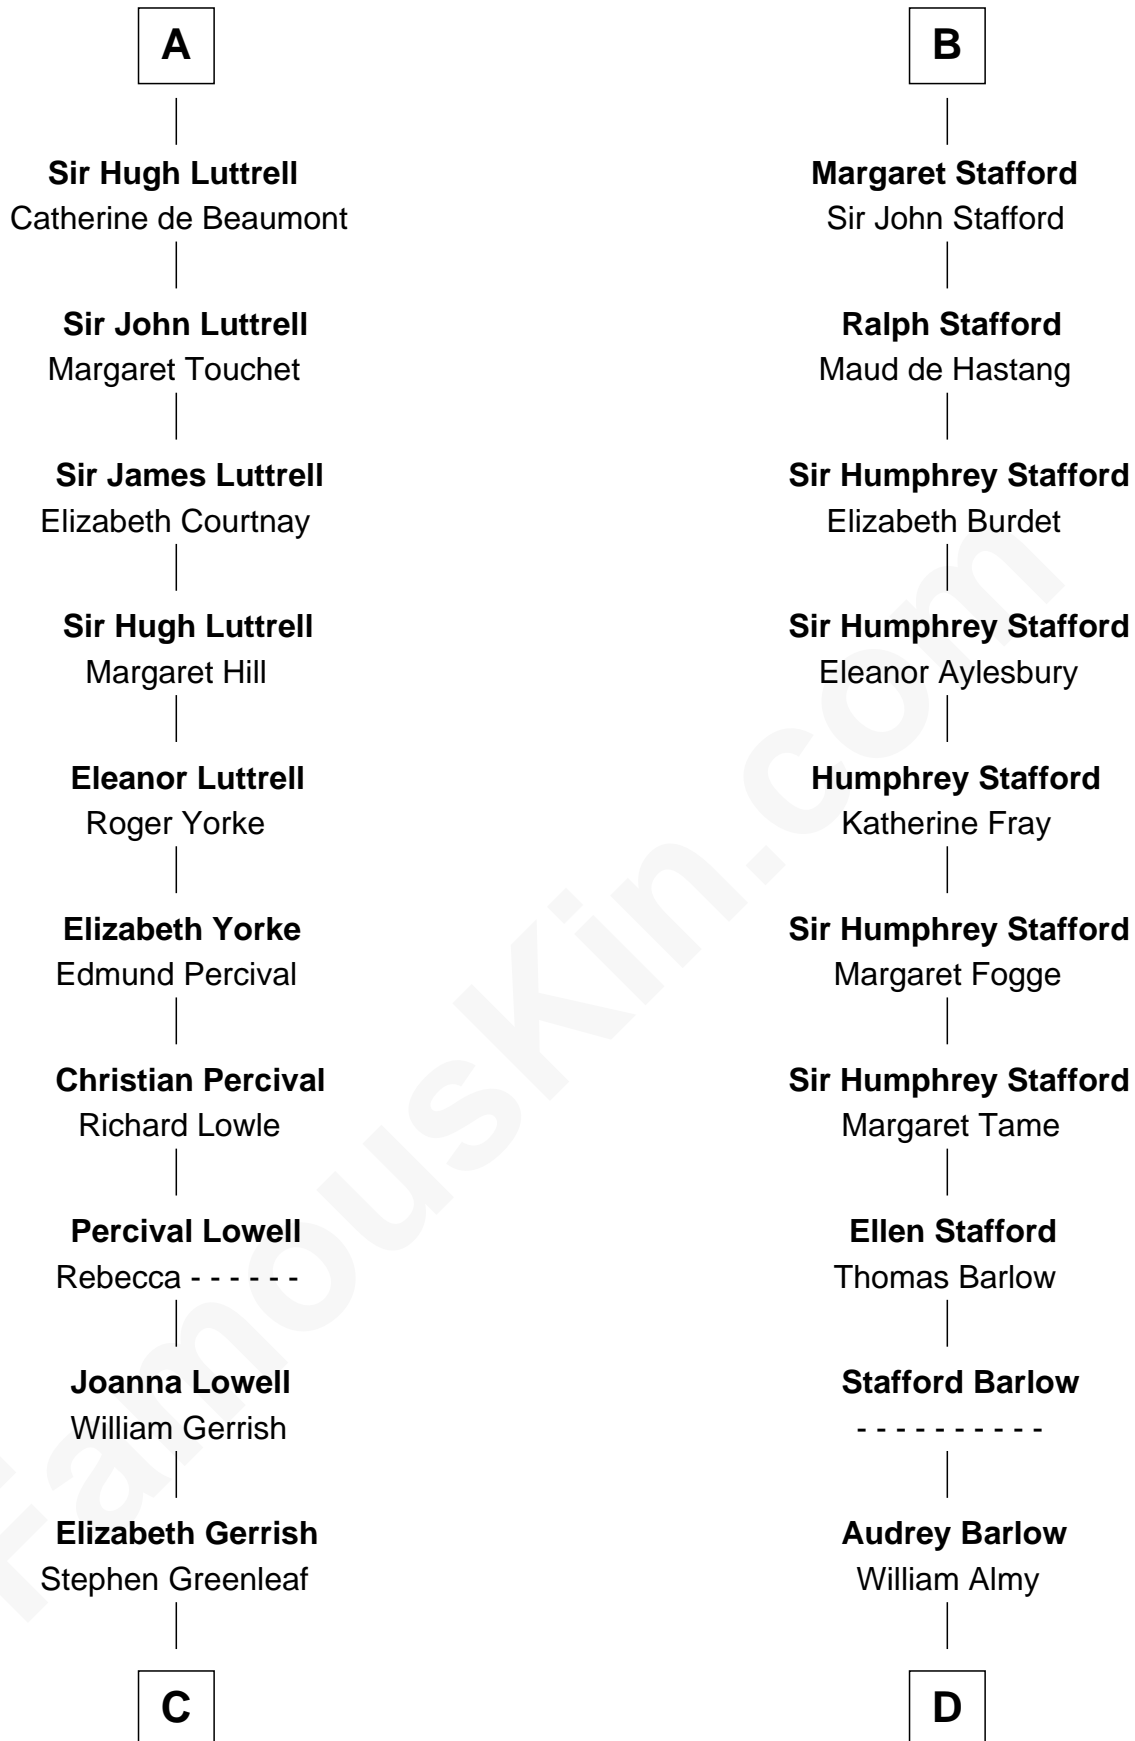

FamousKin.com Relationship Chart of

Herman Melville

Author of Moby Dick

20th cousin 1 time removed of

William Greene

2nd Governor of Rhode Island

C

Rev. Daniel Greenleaf

Elizabeth Gookin

Mercy Greenleaf

John Scollay

Priscilla Scollay

Thomas Melville

Allan Melville

Maria Gansevoort

Herman Melville

Author of Moby Dick

D

Annis Almy

John Greene

Samuel Greene

Mary Gorton

William Greene

Catharine Greene