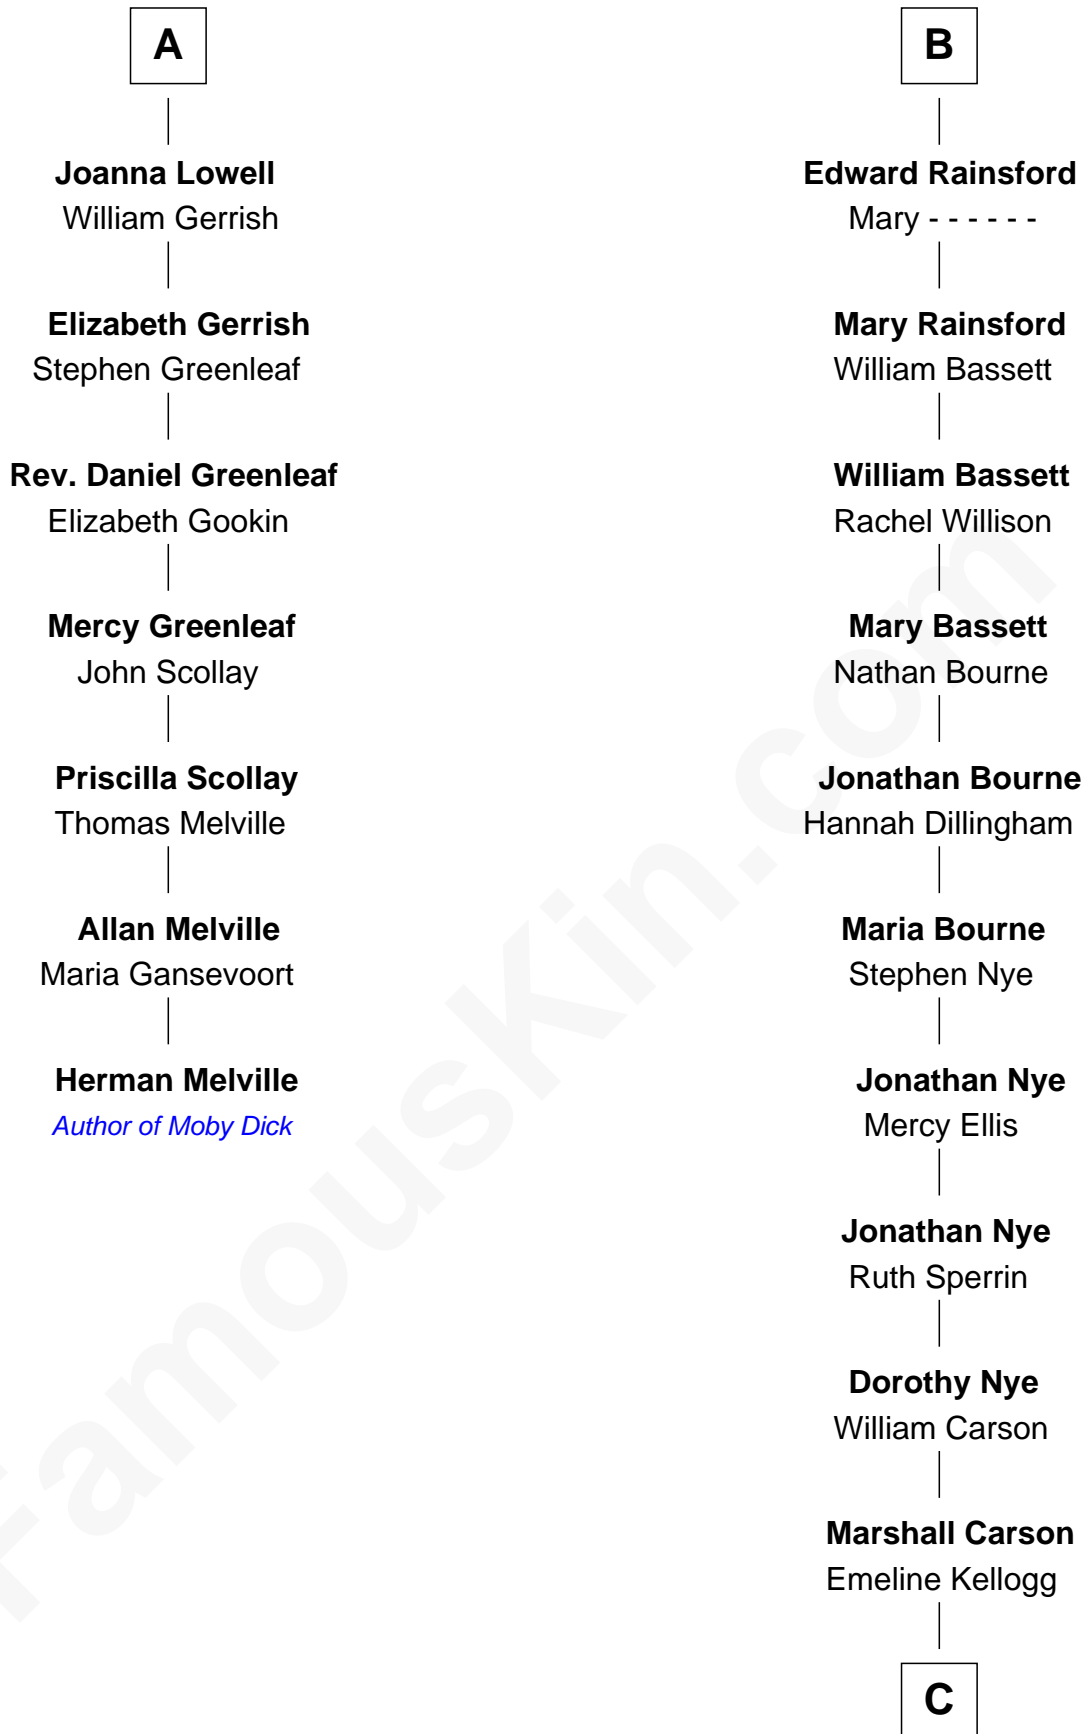

FamousKin.com Relationship Chart of

Herman Melville

Author of Moby Dick

13th cousin 6 times removed of

Johnny Carson

TV Host - "The Tonight Show"

Sir Walter Hungerford

Katherine Peverell

Elizabeth Hungerford

Sir Philip Courtenay

Elizabeth Courtnay

Sir James Luttrell

Sir Hugh Luttrell

Margaret Hill

Eleanor Luttrell

Roger Yorke

Margaret Botreaux

Eleanor Hungerford

Sir John White

Robert White

Margaret Gainsford

Margaret White

John Kirton

Stephen Kirton

Margaret Offley

Thomas Kirton

Mary Sadler

Mary Kirton

Robert Rainsford

B

C

Christopher N. Carson