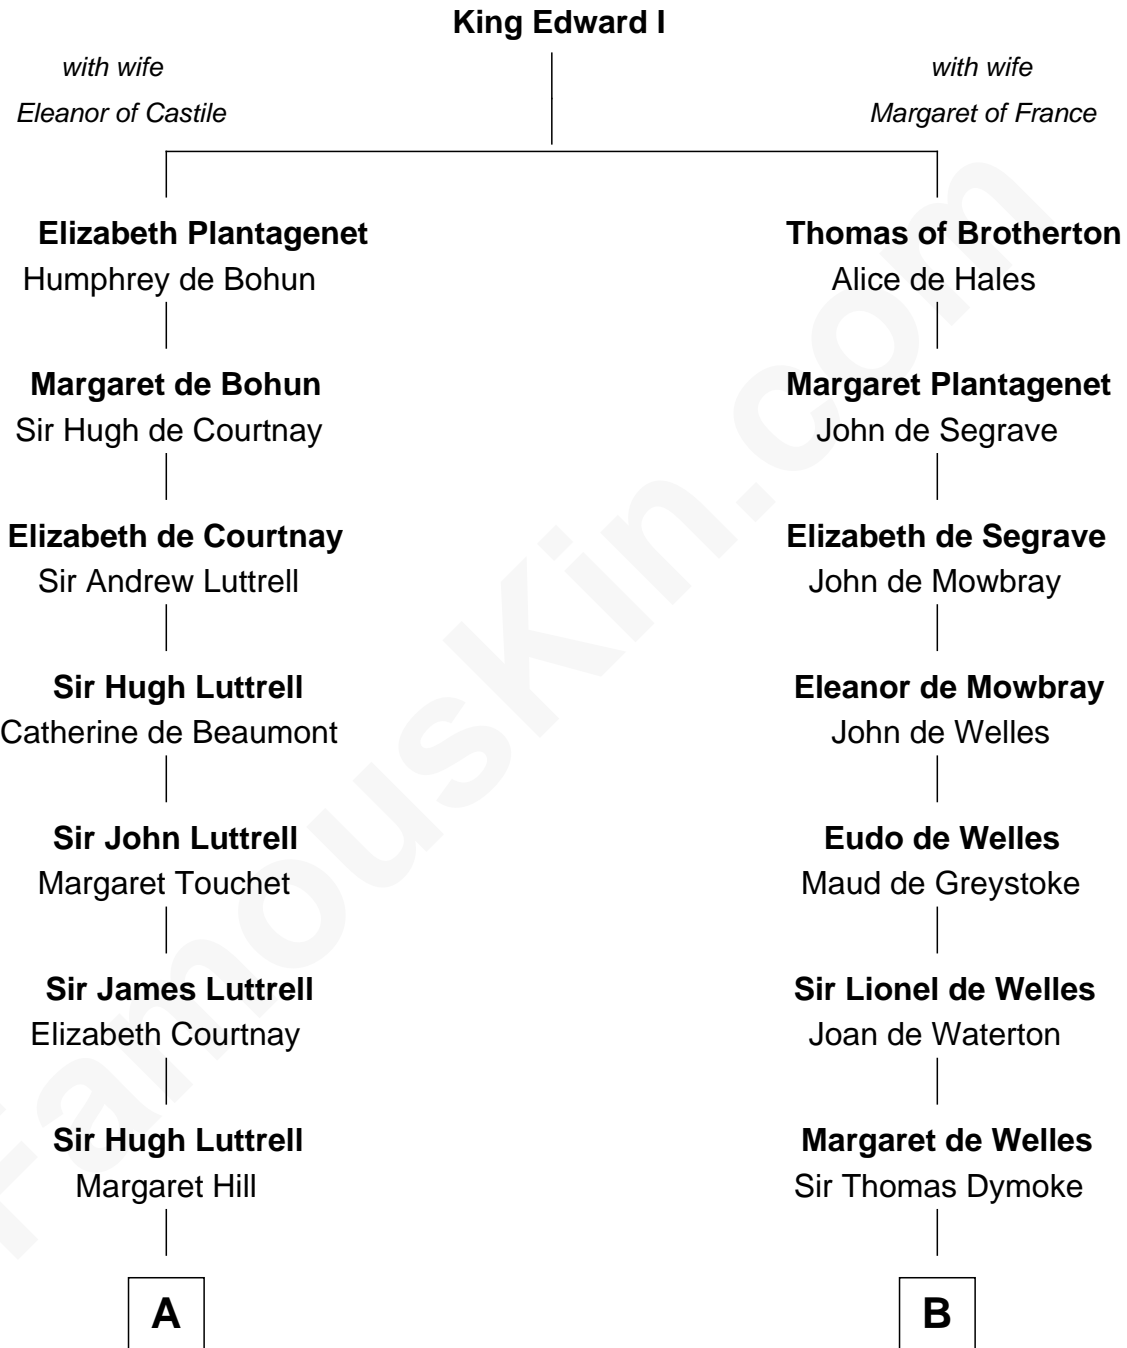

FamousKin.com Relationship Chart of

Herman Melville

Author of Moby Dick

17th cousin 4 times removed of

Ray Bradbury

Author of The Martian Chronicles

C

—
Samuel Bradbury

Frances Mary Rohead

—
Samuel Irving Bradbury

Mary Adell Spaulding

—
Samuel Hinkston Bradbury

Minnie Alice Davis

—
Leonard Spaulding Bradbury

Esther Marie Moberg

—
Ray Bradbury