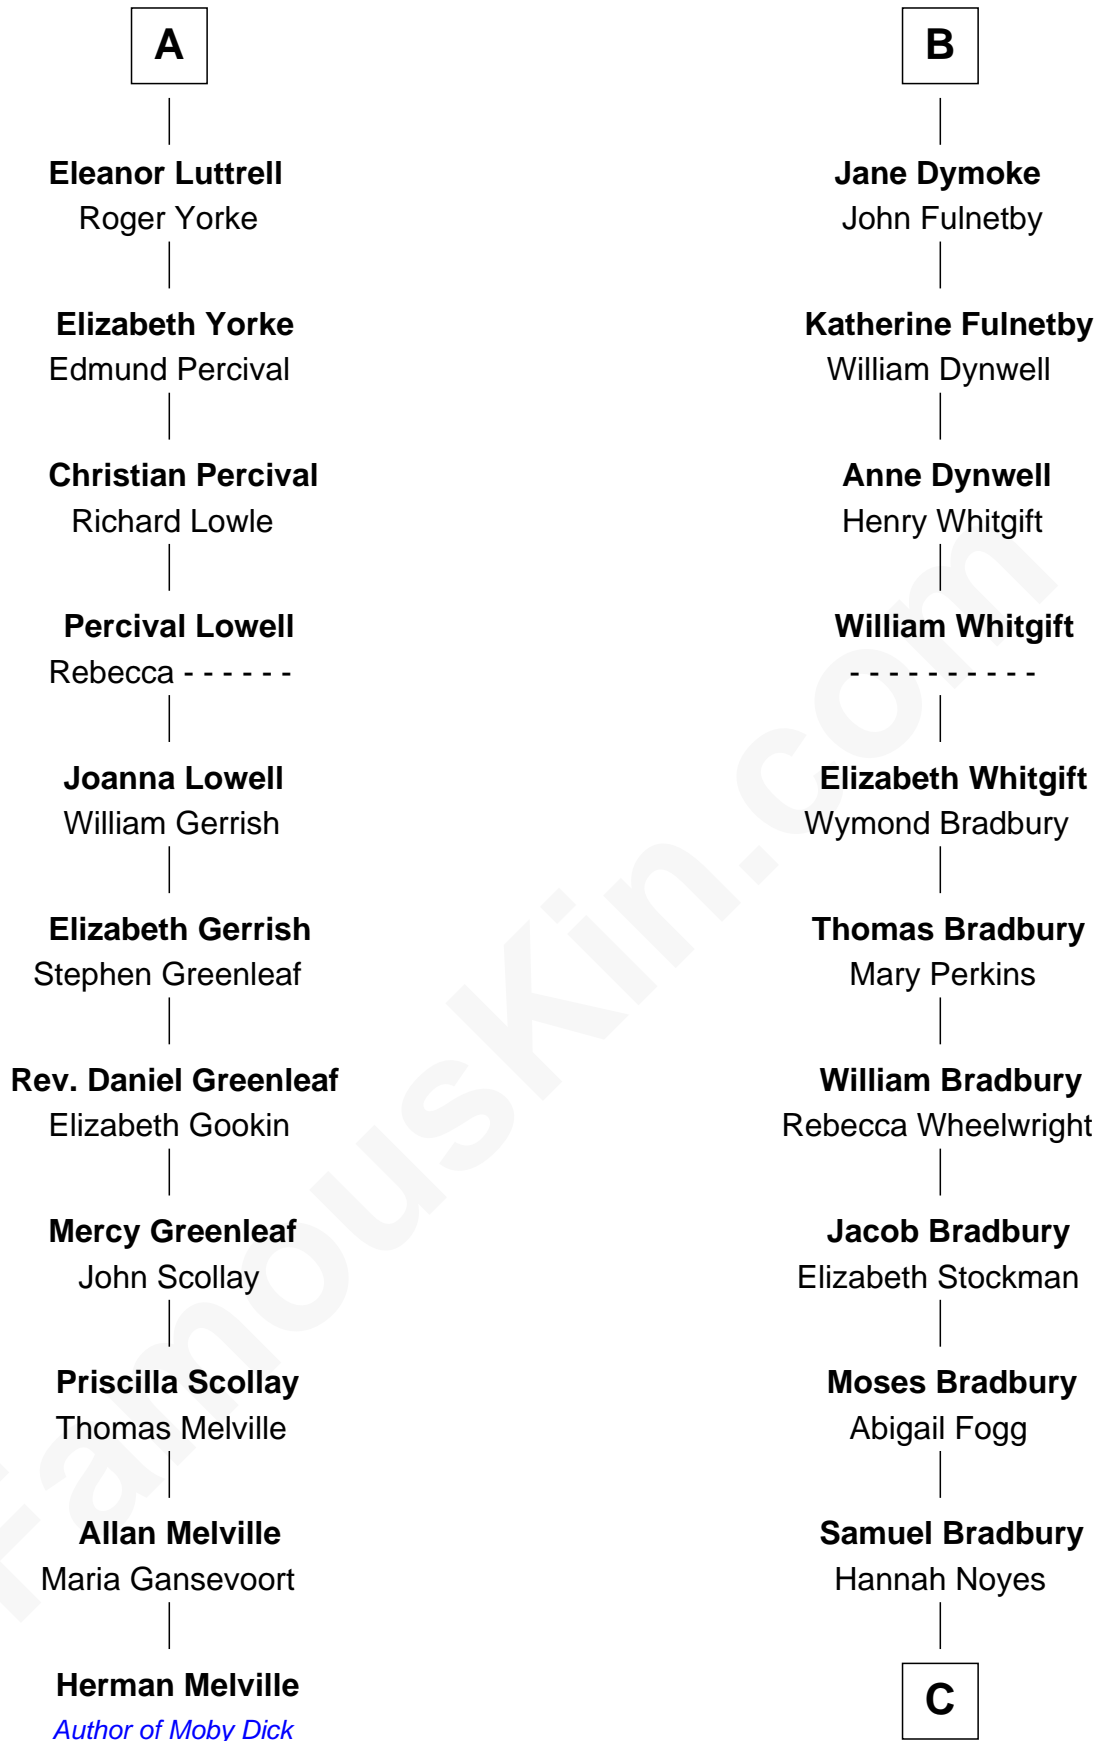

FamousKin.com Relationship Chart of

Herman Melville

Author of Moby Dick

17th cousin 4 times removed of

Ray Bradbury

Author of The Martian Chronicles

C

—
Samuel Bradbury

Frances Mary Rohead

—
Samuel Irving Bradbury

Mary Adell Spaulding

—
Samuel Hinkston Bradbury

Minnie Alice Davis

—
Leonard Spaulding Bradbury

Esther Marie Moberg

—
Ray Bradbury