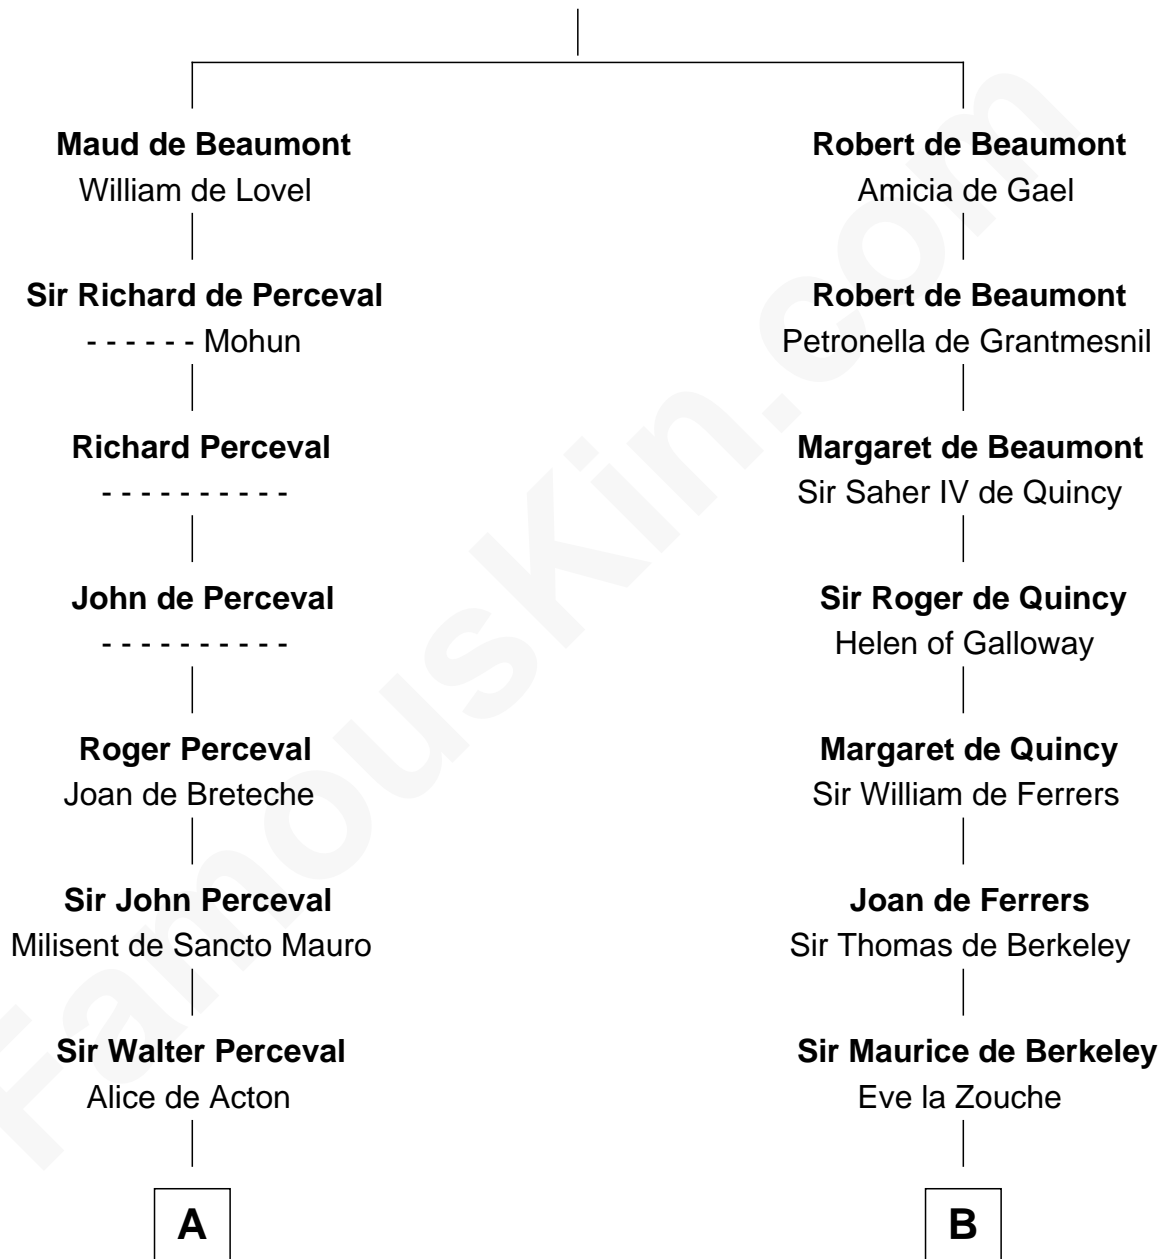

FamousKin.com Relationship Chart of

Herman Melville

Author of Moby Dick

20th cousin 1 time removed of

John Langdon

Signer of the U.S. Constitution

Sir Robert de Beaumont

Isabel de Vermandois