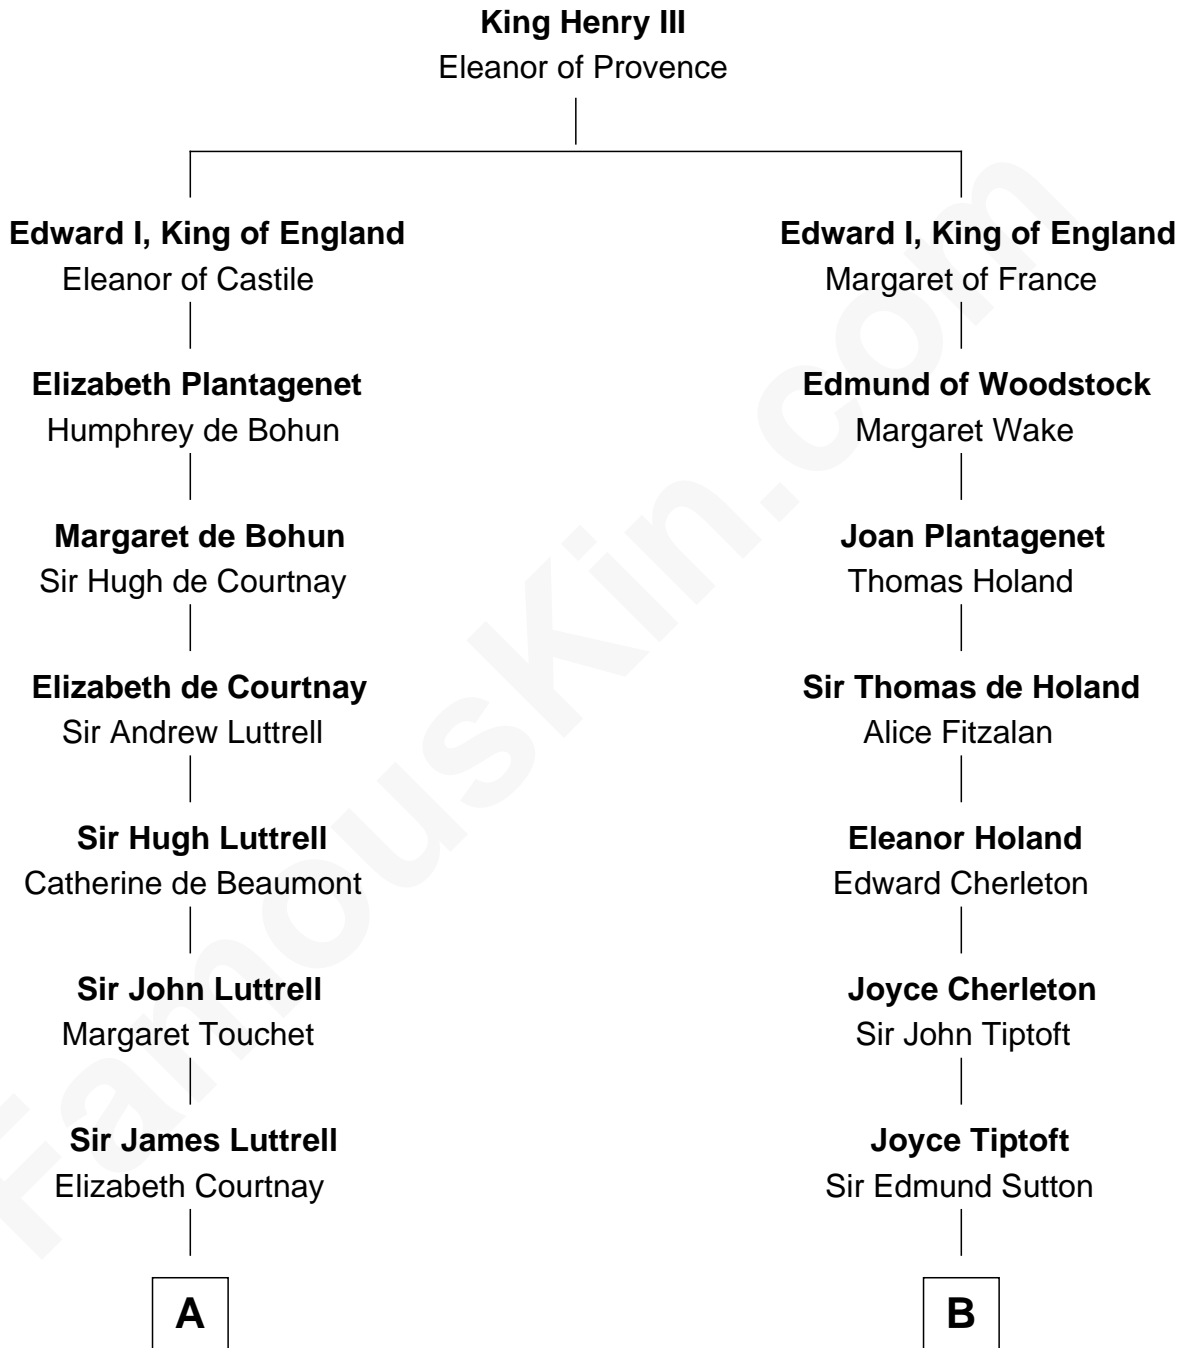

FamousKin.com Relationship Chart of

Herman Melville

Author of Moby Dick

18th cousin 3 times removed of

Alan Shepard

Mercury and Apollo Astronaut

C

Allan Melville
Maria Gansevoort

Herman Melville
Author of Moby Dick

D

Bradbury Bartlett
Mary True

Thomas Bradbury Bartlett
Victoria Elizabeth Williams Cilley

Annie Elizabeth Bartlett
Frederick Johnson Shepard

Alan Bartlett Shepard
Pauline Renza Emerson

Alan Shepard
Mercury and Apollo Astronaut

FamousKin.com