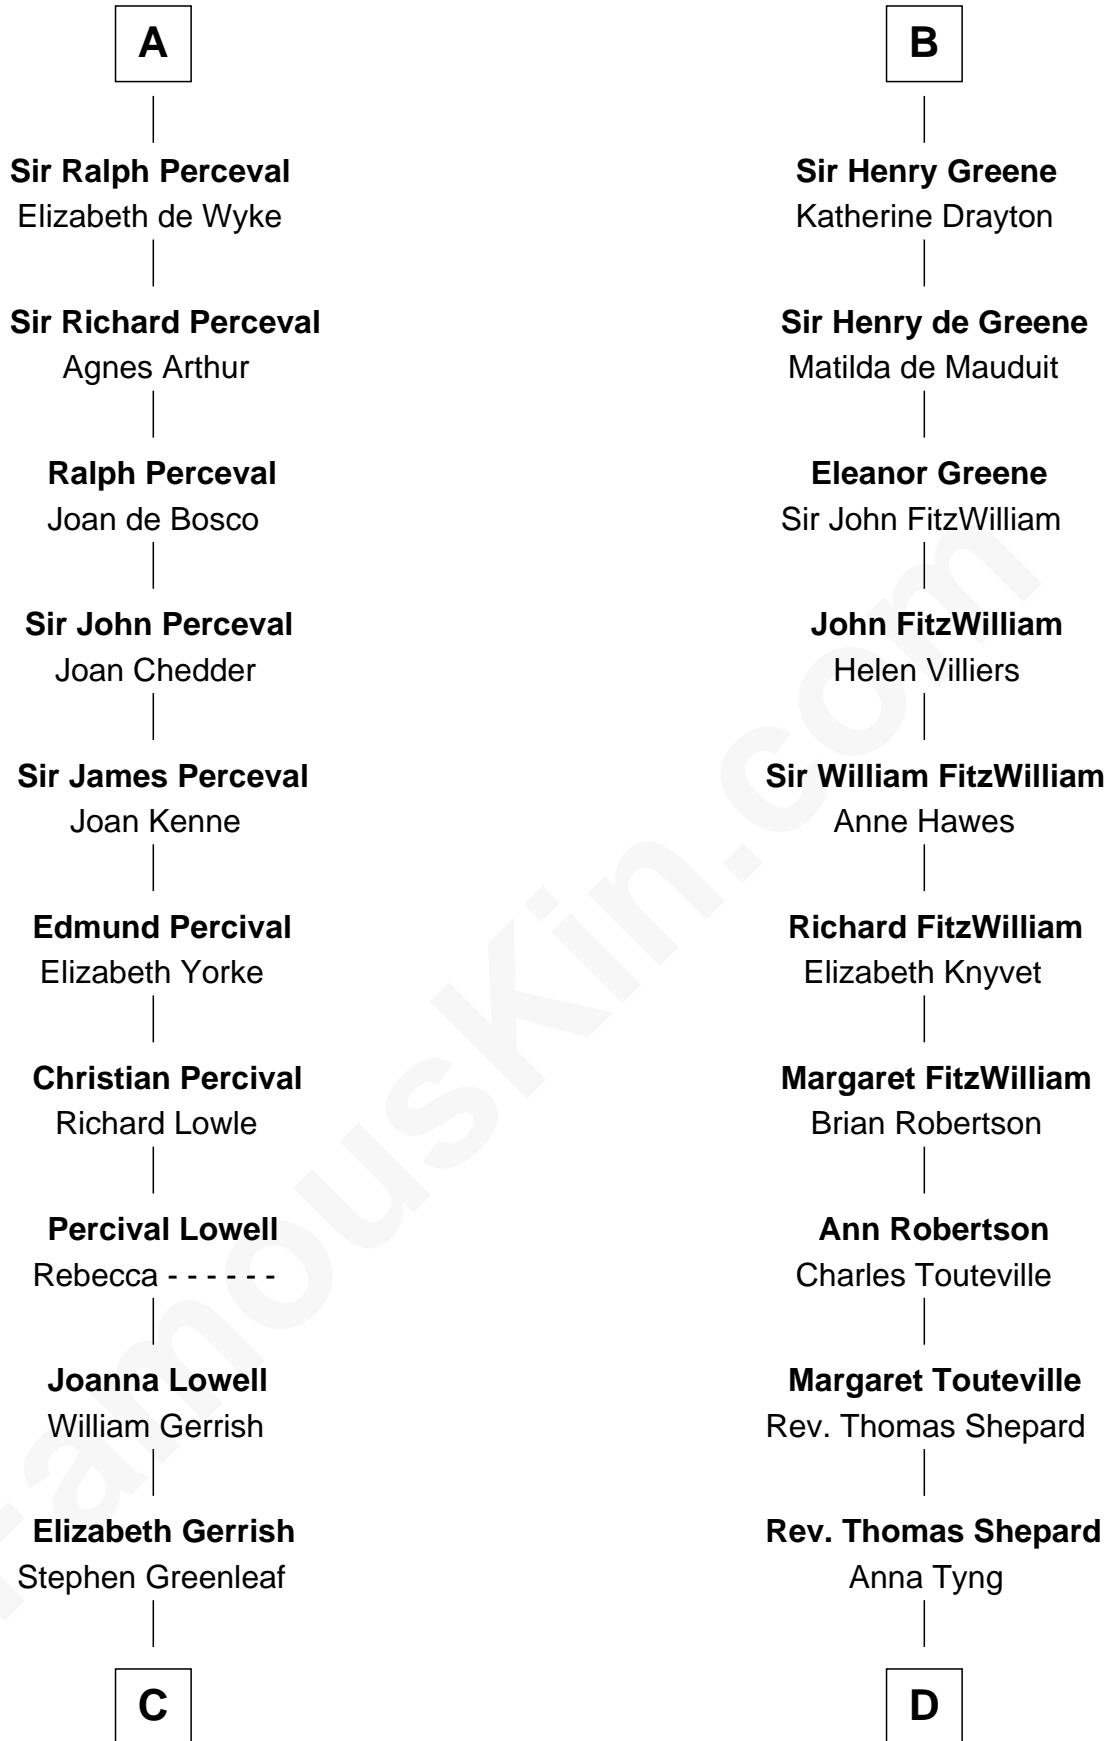

# FamousKin.com Relationship Chart of

**Herman Melville**

*Author of Moby Dick*

21st cousin of

**John Quincy Adams**

*6th U.S. President*

**Sir Robert de Beaumont**

Isabel de Vermandois

**C**

**Rev. Daniel Greenleaf**

Elizabeth Gookin

**Mercy Greenleaf**

John Scollay

**Priscilla Scollay**

Thomas Melville

**Allan Melville**

Maria Gansevoort

**Herman Melville**

*Author of Moby Dick*

**D**

**Anna Shepard**

Daniel Quincy

**Col John Quincy**

Elizabeth Norton