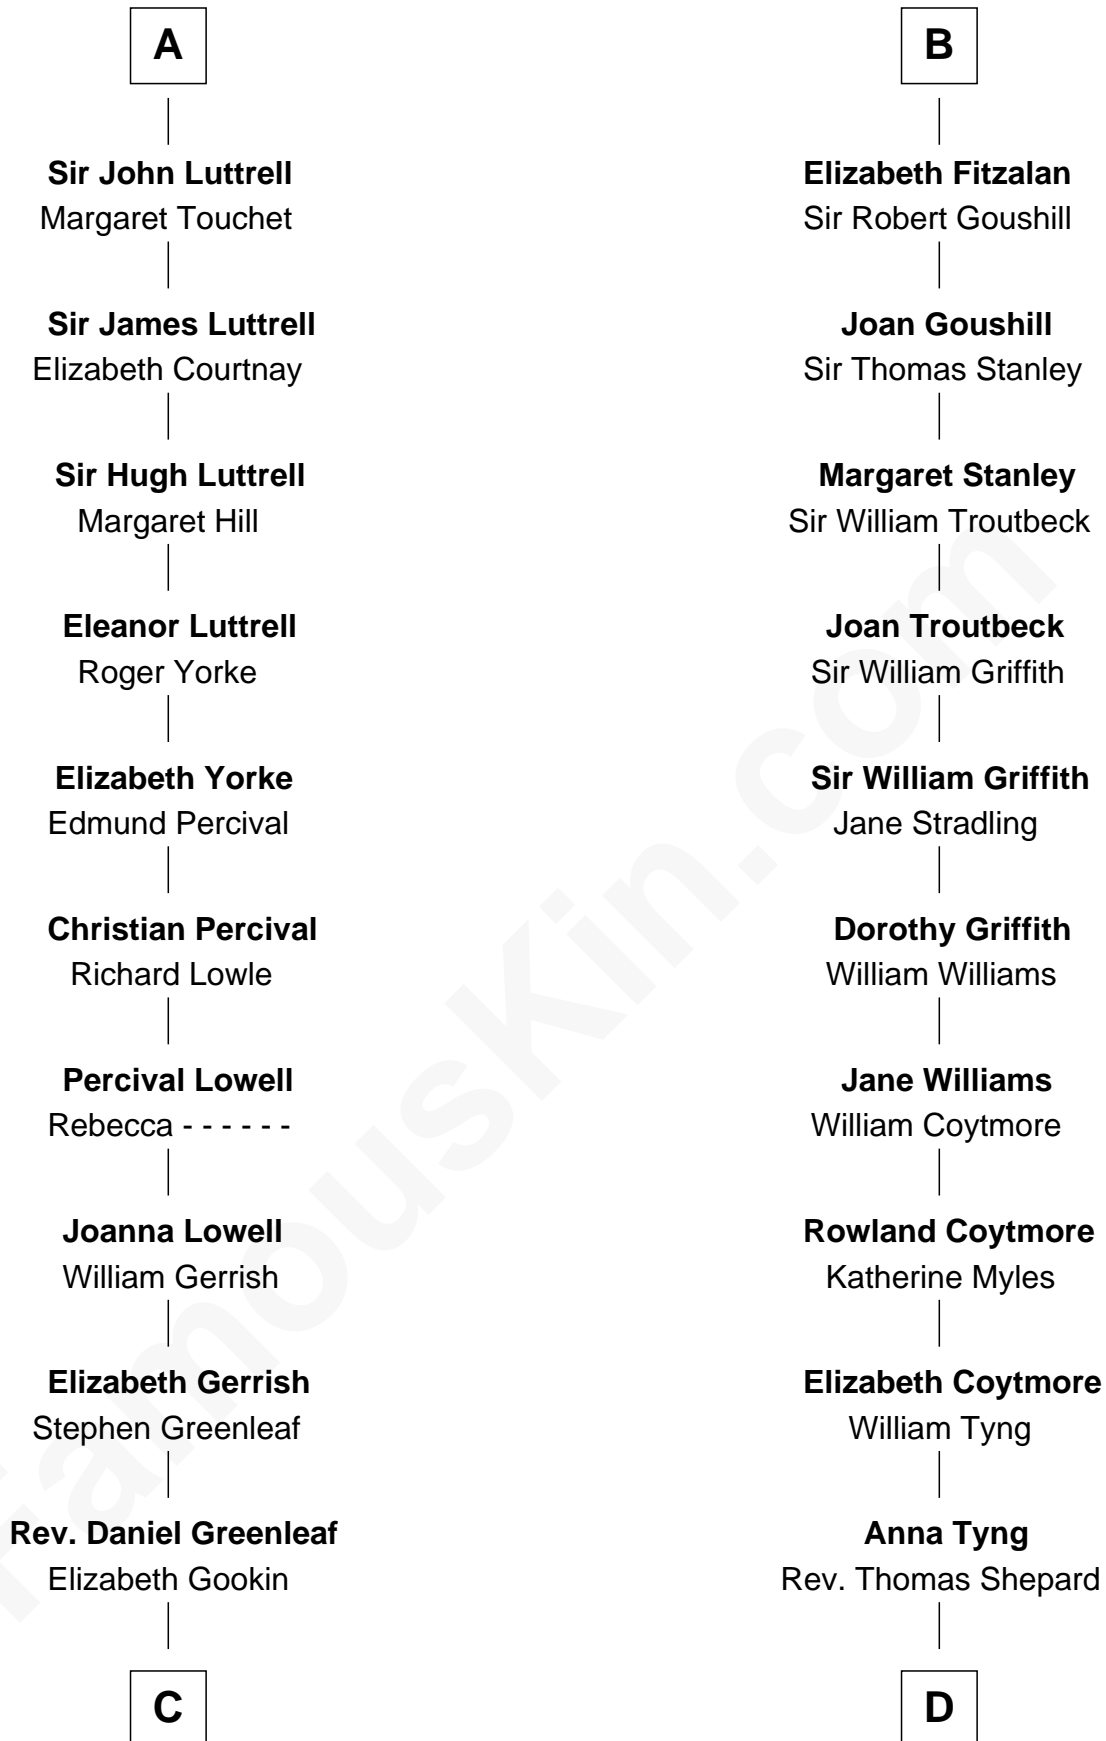

FamousKin.com Relationship Chart of

Herman Melville

Author of Moby Dick

20th cousin 1 time removed of

John Quincy Adams

6th U.S. President

Saher de Quincy
Margaret de Beaumont

C