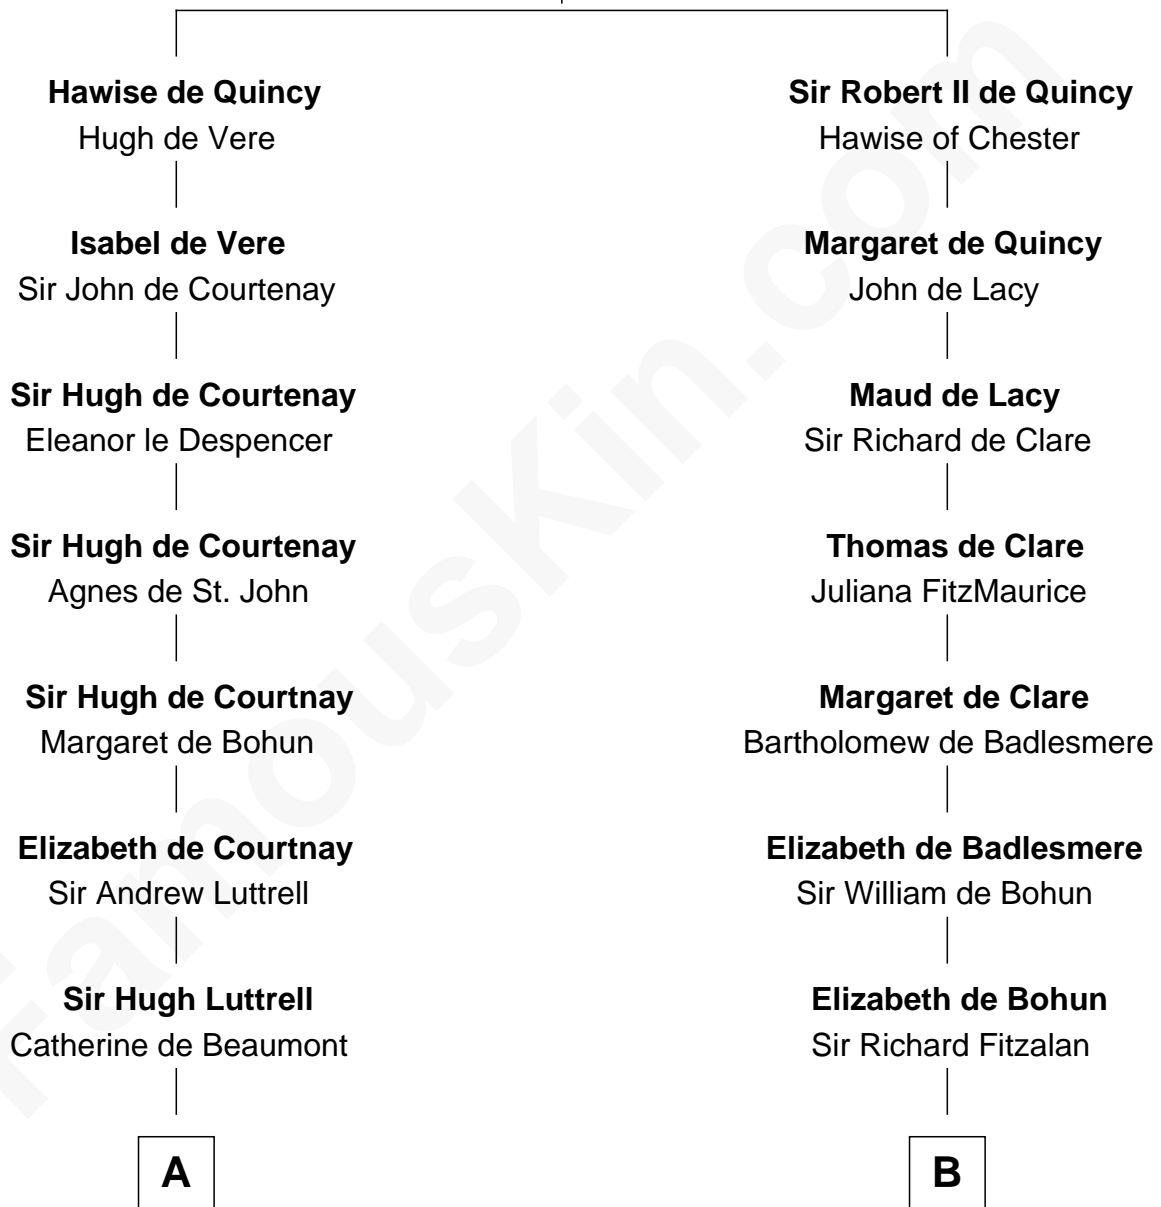

FamousKin.com Relationship Chart of

Herman Melville

Author of Moby Dick

20th cousin 1 time removed of

John Quincy Adams

6th U.S. President

Saher de Quincy
Margaret de Beaumont

C

Mercy Greenleaf

John Scollay

Priscilla Scollay

Thomas Melville

Allan Melville

Maria Gansevoort

Herman Melville

Author of Moby Dick