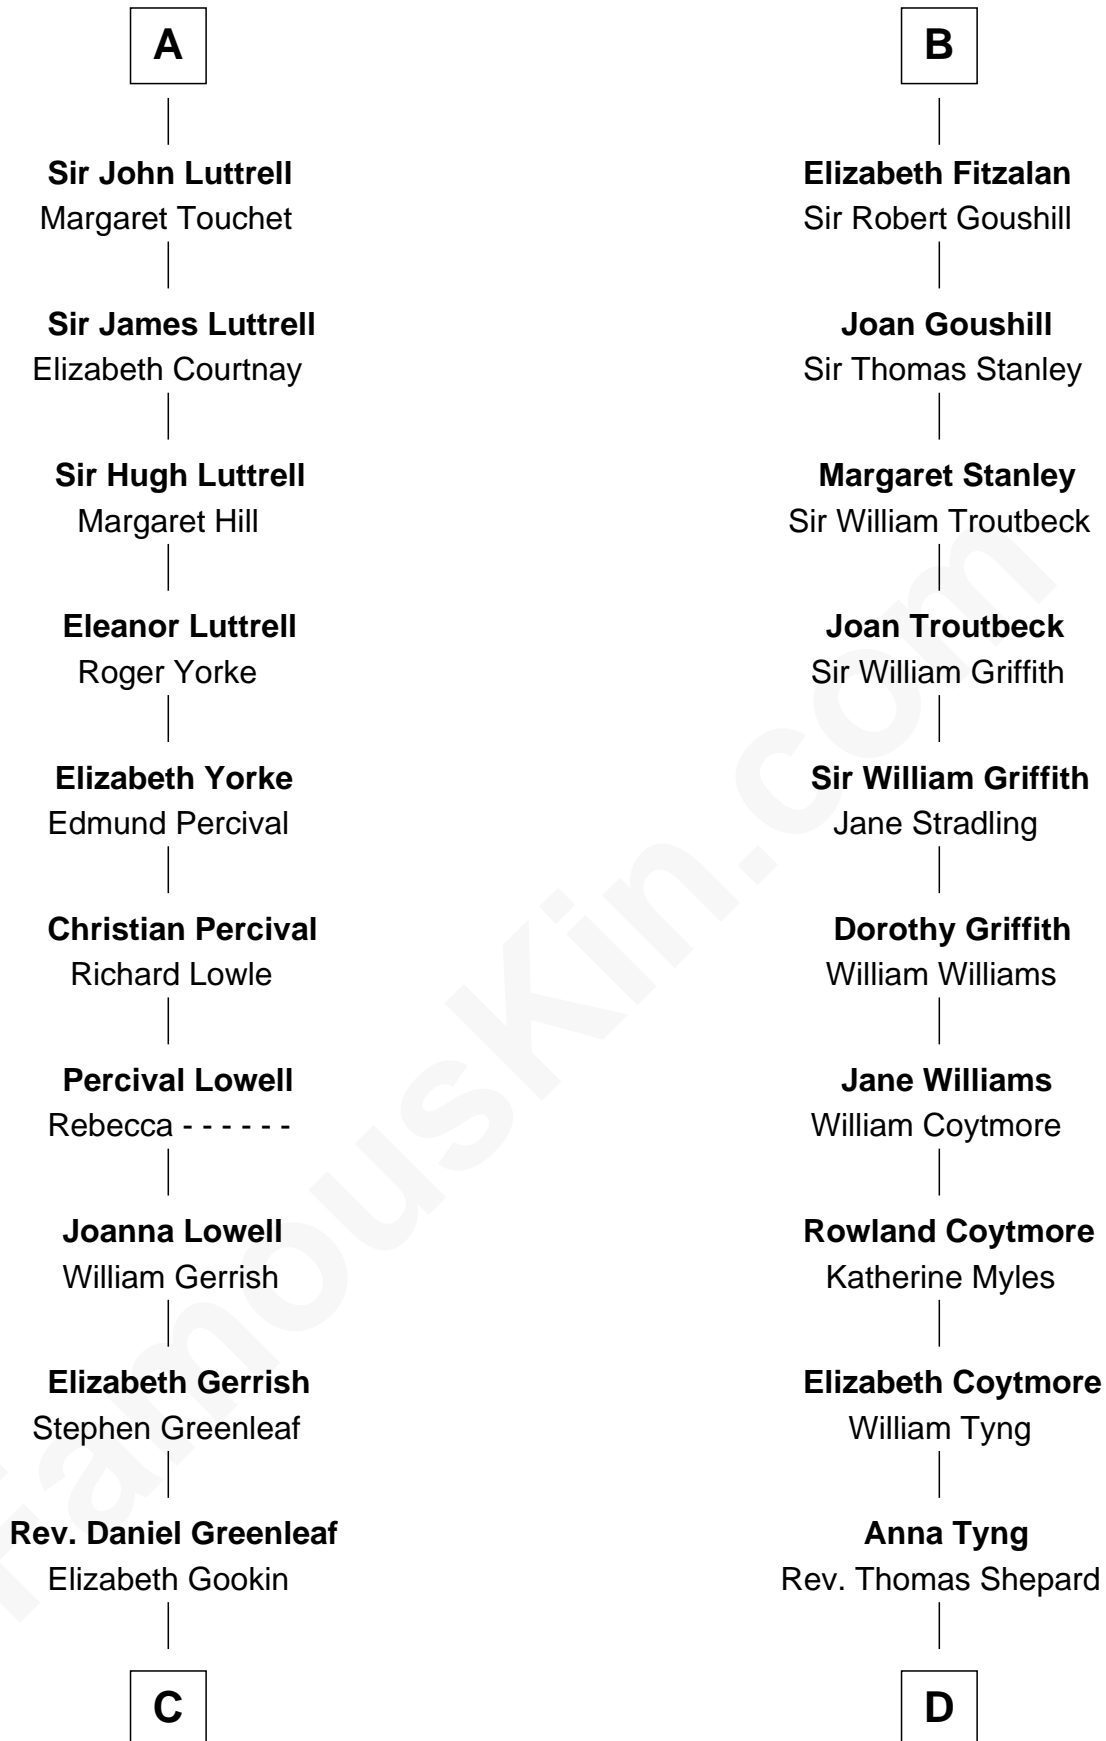

FamousKin.com Relationship Chart of

Herman Melville

Author of Moby Dick

20th cousin of

Abigail (Smith) Adams

First Lady of President John Adams

C

Mercy Greenleaf