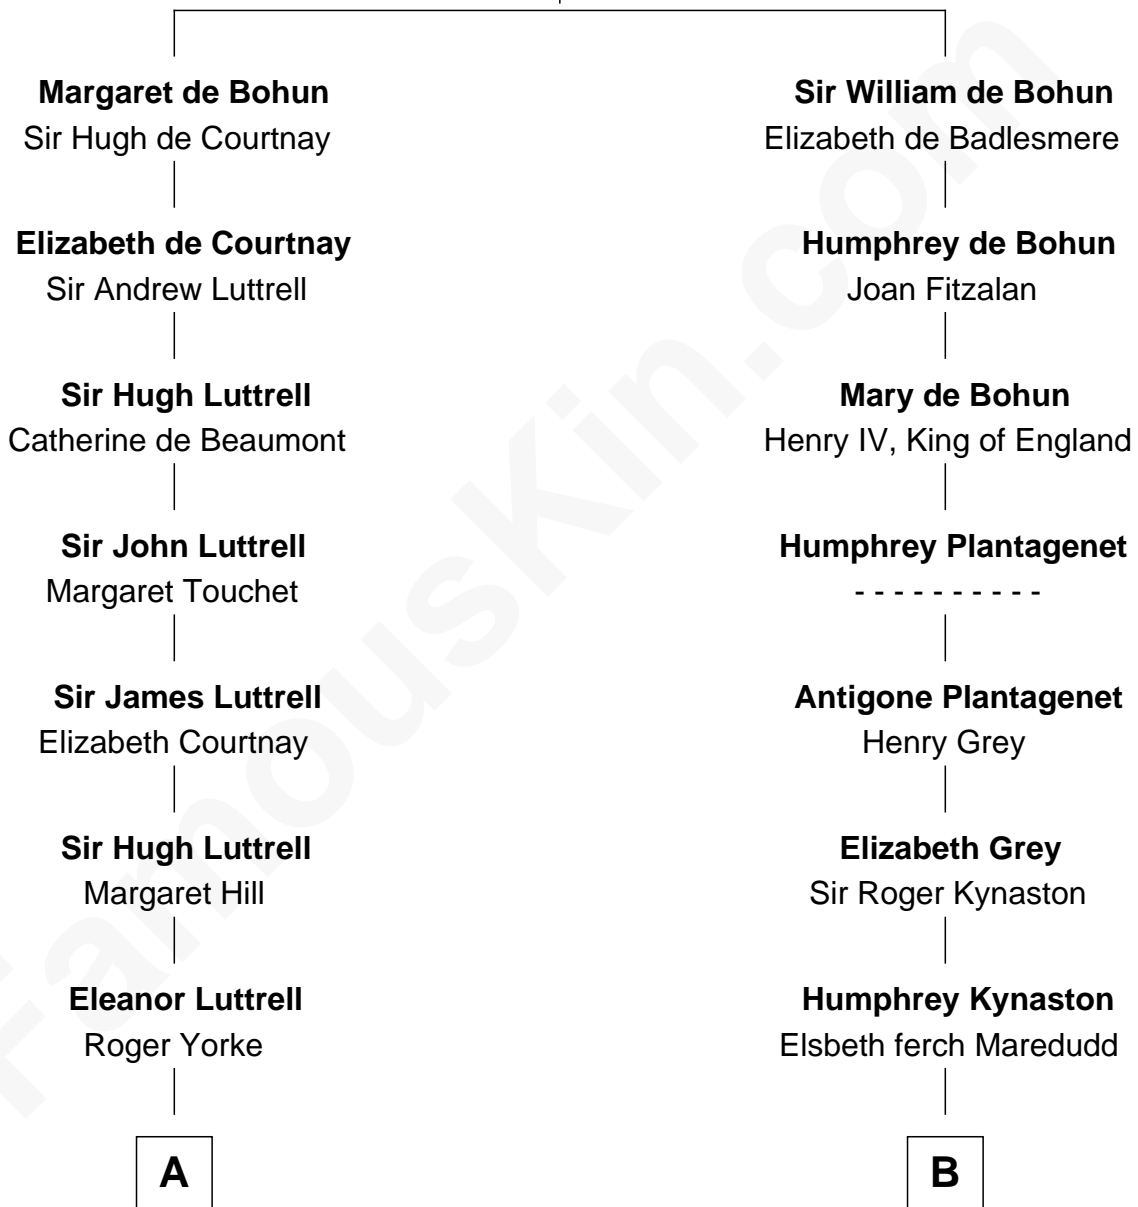

FamousKin.com Relationship Chart of

Herman Melville

Author of Moby Dick

16th cousin 3 times removed of

Orson Welles

Radio, Stage, and Movie Actor

Humphrey de Bohun

Elizabeth Plantagenet