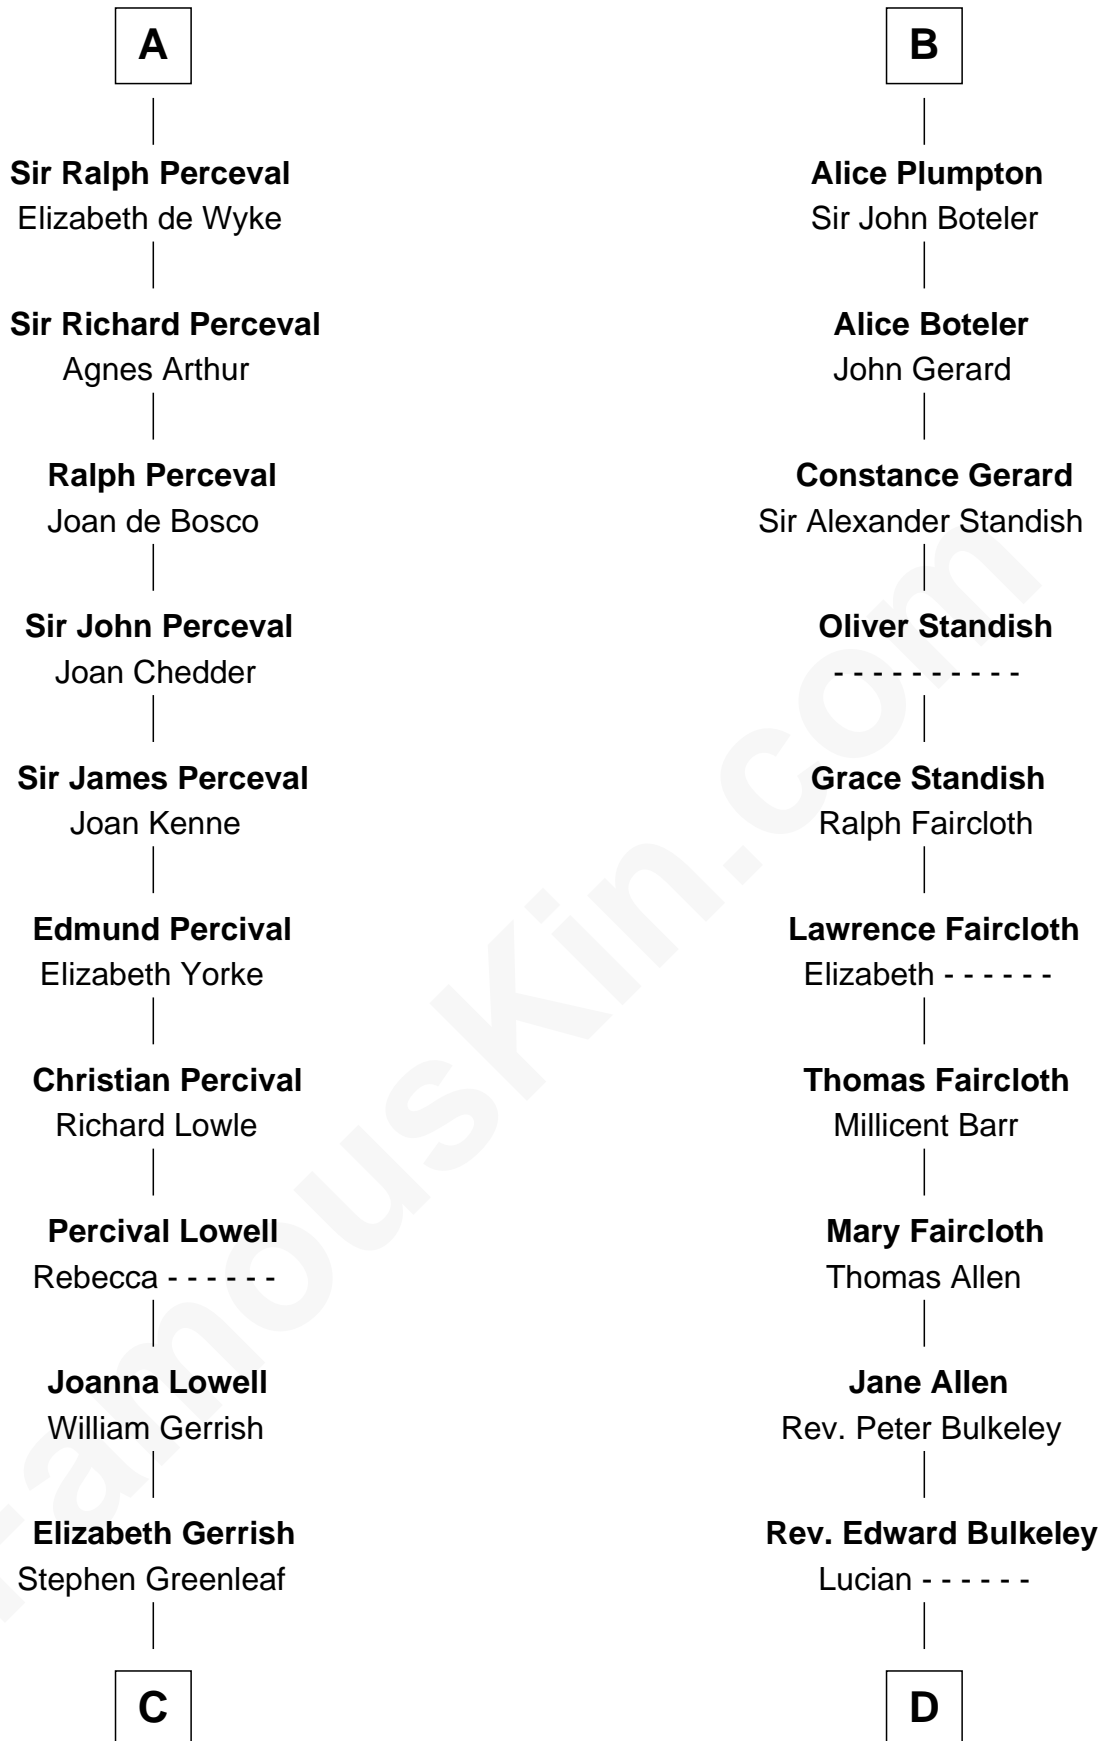

FamousKin.com Relationship Chart of

Herman Melville

Author of Moby Dick

20th cousin 1 time removed of

John Hancock

Signer of the Declaration of Independence

C

Rev. Daniel Greenleaf

Elizabeth Gookin

Mercy Greenleaf

John Scollay

Priscilla Scollay

Thomas Melville

Allan Melville

Maria Gansevoort

Herman Melville