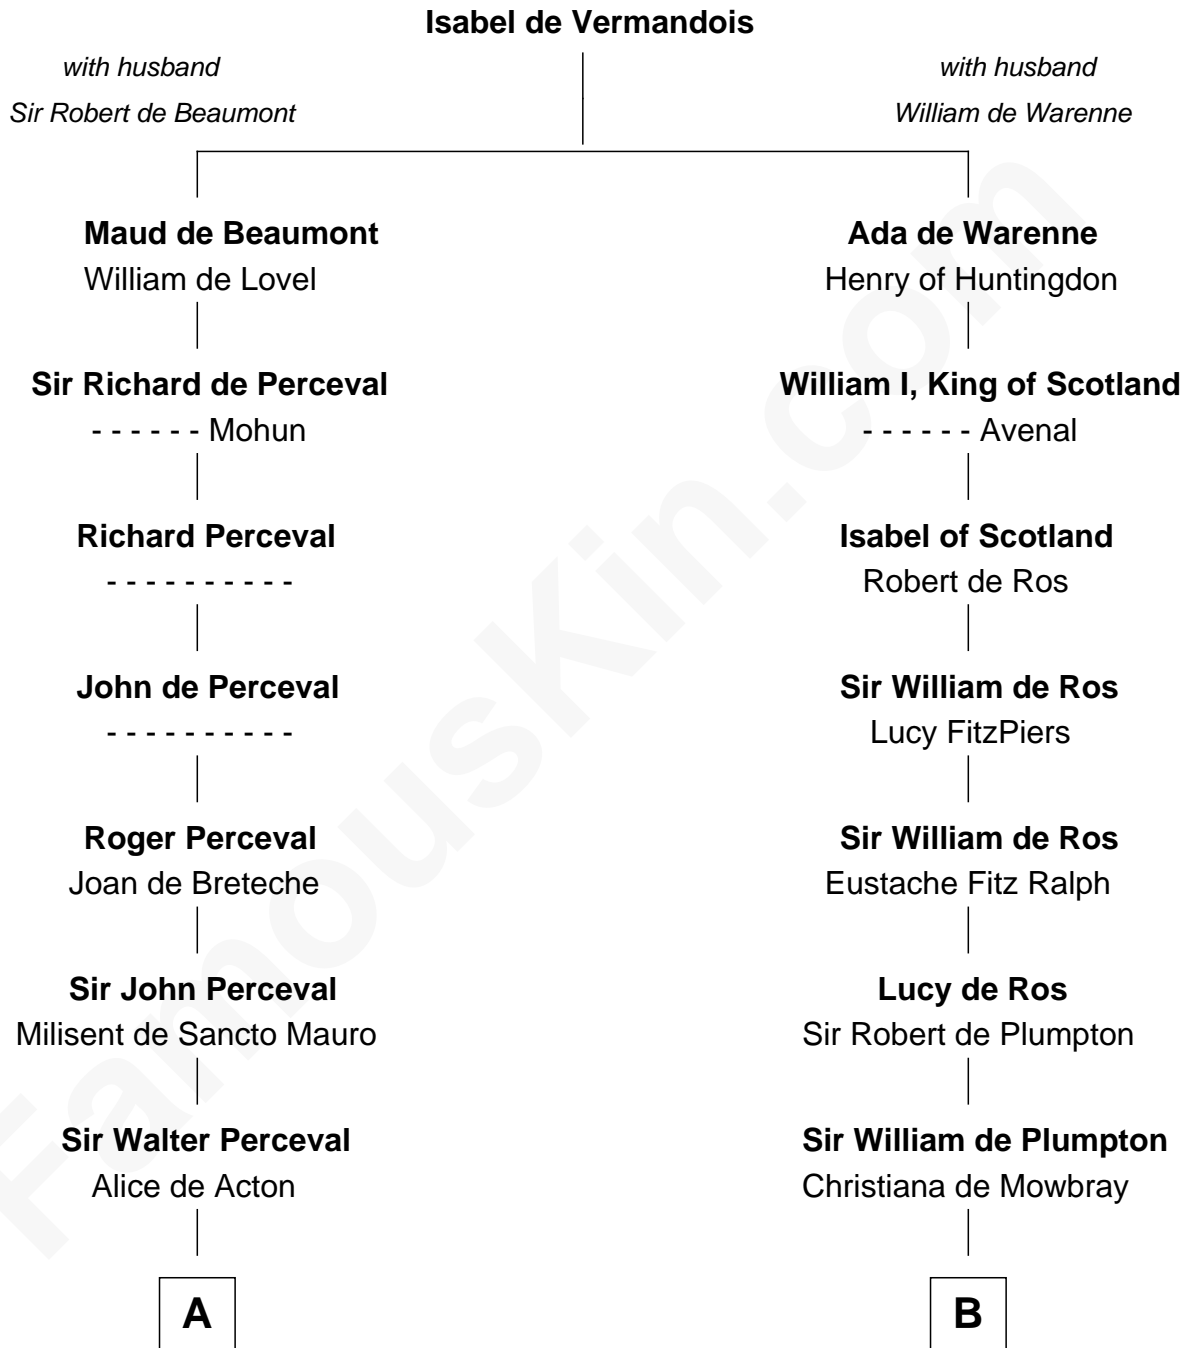

FamousKin.com Relationship Chart of

Herman Melville

Author of Moby Dick

20th cousin 1 time removed of

John Hancock

Signer of the Declaration of Independence

C

Rev. Daniel Greenleaf

Elizabeth Gookin

Mercy Greenleaf

John Scollay

Priscilla Scollay

Thomas Melville

Allan Melville

Maria Gansevoort

Herman Melville