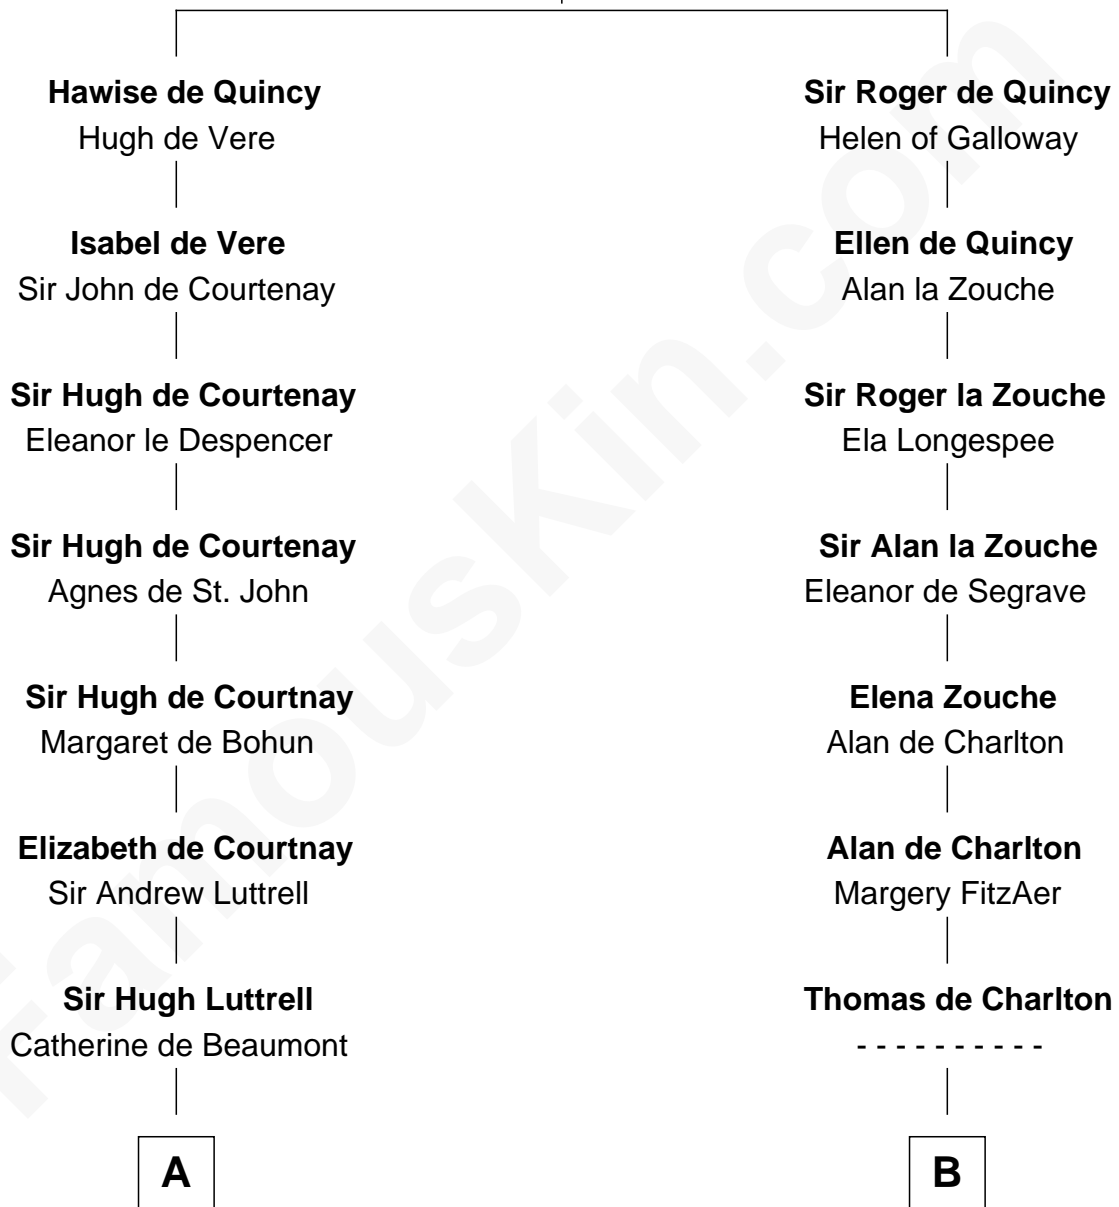

FamousKin.com Relationship Chart of

Herman Melville

Author of Moby Dick

19th cousin 1 time removed of

John Hancock

Signer of the Declaration of Independence

Saher de Quincy
Margaret de Beaumont

C

Mercy Greenleaf

John Scollay

Priscilla Scollay

Thomas Melville

Allan Melville

Maria Gansevoort

Herman Melville

Author of Moby Dick