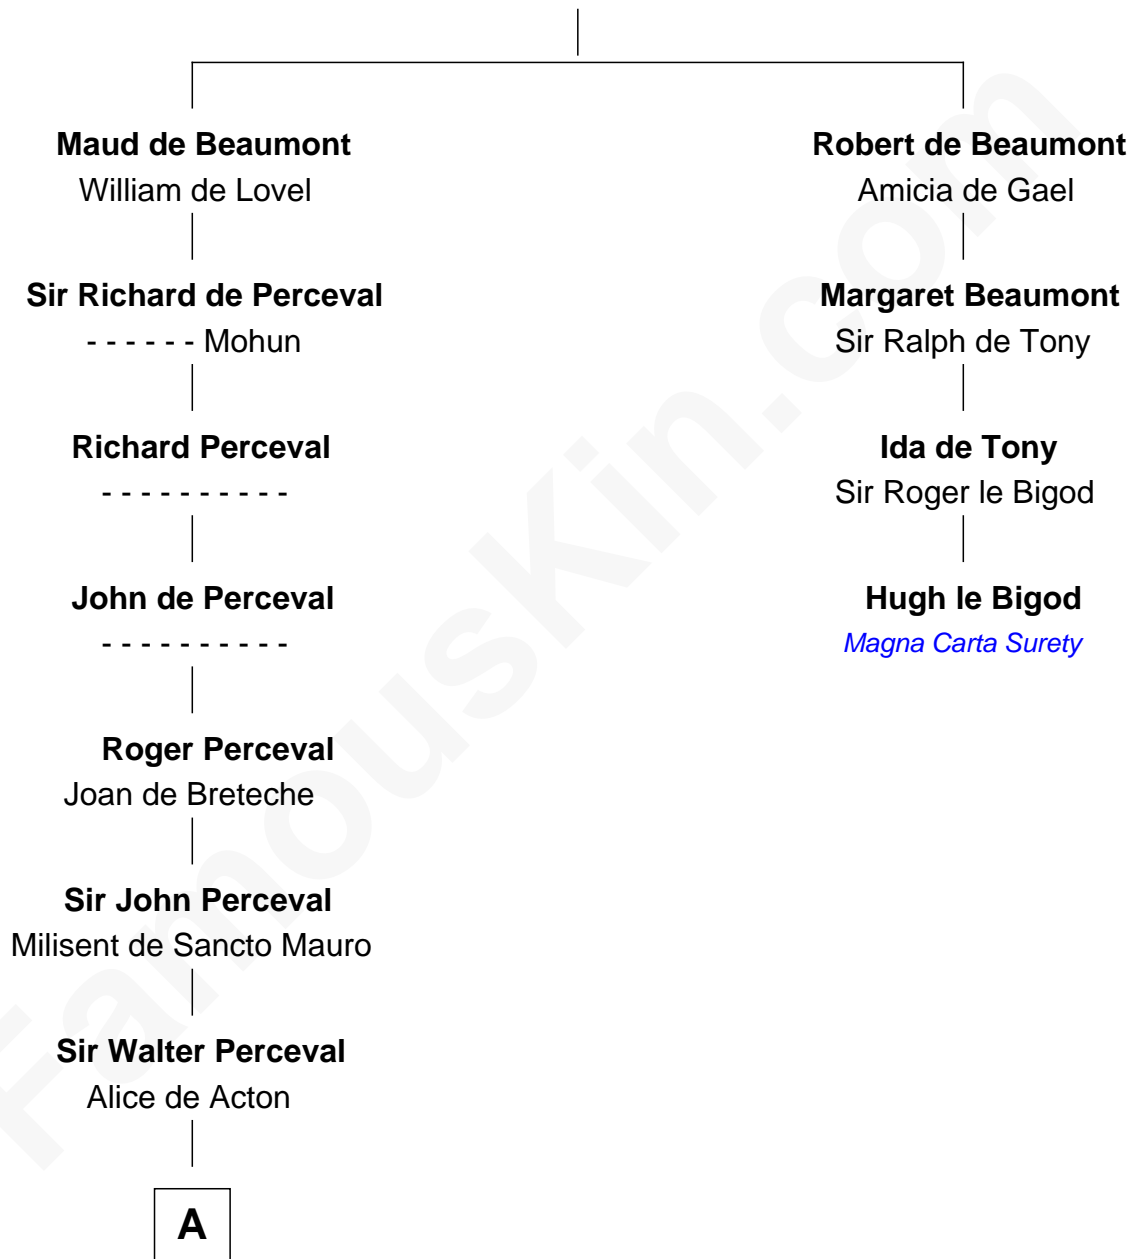

FamousKin.com Relationship Chart of

Herman Melville

Author of Moby Dick

3rd cousin 18 times removed of

Hugh le Bigod

Magna Carta Surety

Sir Robert de Beaumont

Isabel de Vermandois

B

—
Rev. Daniel Greenleaf

Elizabeth Gookin

—
Mercy Greenleaf

John Scollay

—
Priscilla Scollay

Thomas Melville

—
Allan Melville

Maria Gansevoort

—
Herman Melville

Author of Moby Dick