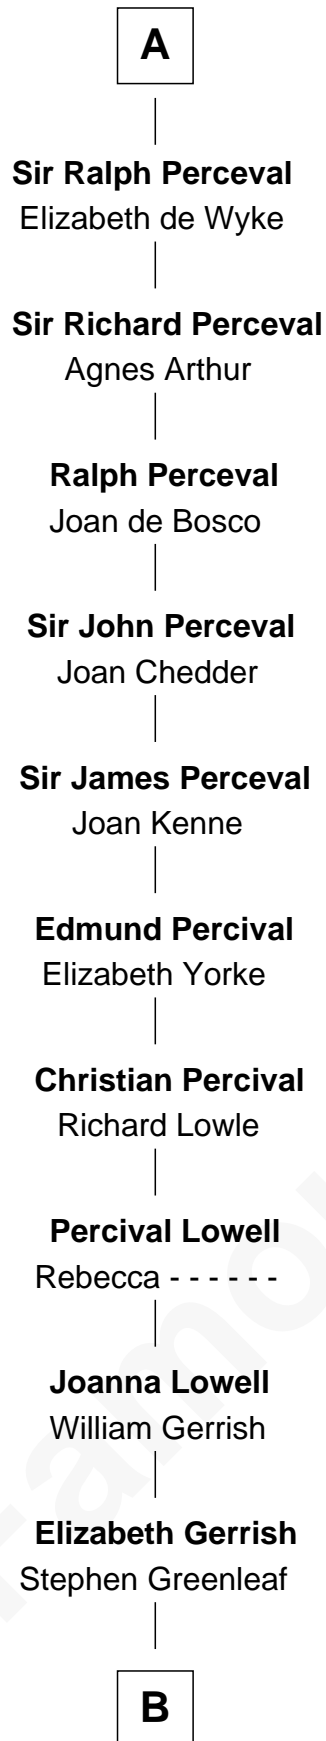

FamousKin.com Relationship Chart of

Herman Melville

Author of Moby Dick

3rd cousin 18 times removed of

Hugh le Bigod

Magna Carta Surety

Sir Robert de Beaumont

Isabel de Vermandois

B

—
Rev. Daniel Greenleaf

Elizabeth Gookin

—
Mercy Greenleaf

John Scollay

—
Priscilla Scollay

Thomas Melville

—
Allan Melville