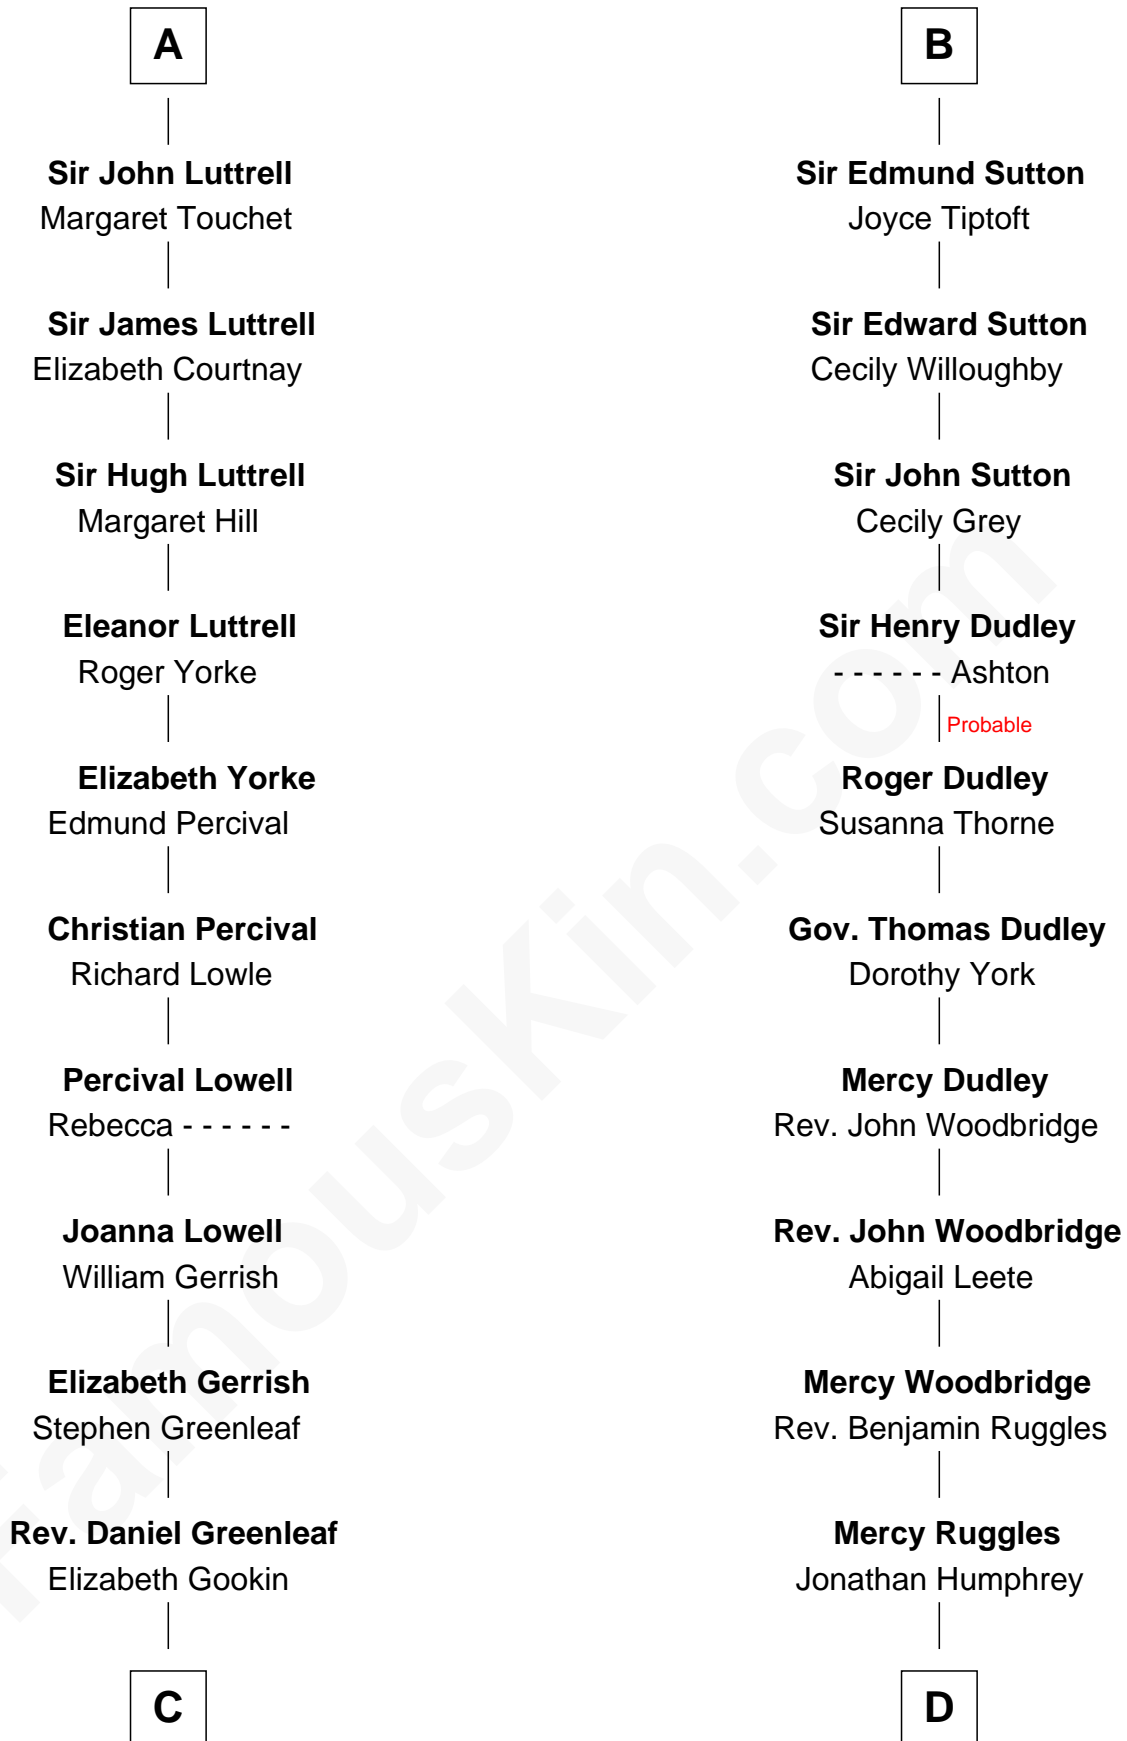

# FamousKin.com Relationship Chart of

**Herman Melville**

*Author of Moby Dick*

20th cousin of

**John Brown**

*American Abolitionist*

**Saher de Quincy**  
Margaret de Beaumont

**C**

**Mercy Greenleaf**

John Scollay

**Priscilla Scollay**

Thomas Melville

**Allan Melville**

Maria Gansevoort

**Herman Melville**

*Author of Moby Dick*

**D**

**Oliver Humphrey**

Sarah Garrett

**Ruth Humphrey**

Gideon Mills

**Ruth Mills**

Owen Brown

**John Brown**

*American Abolitionist*

FamousKin.com