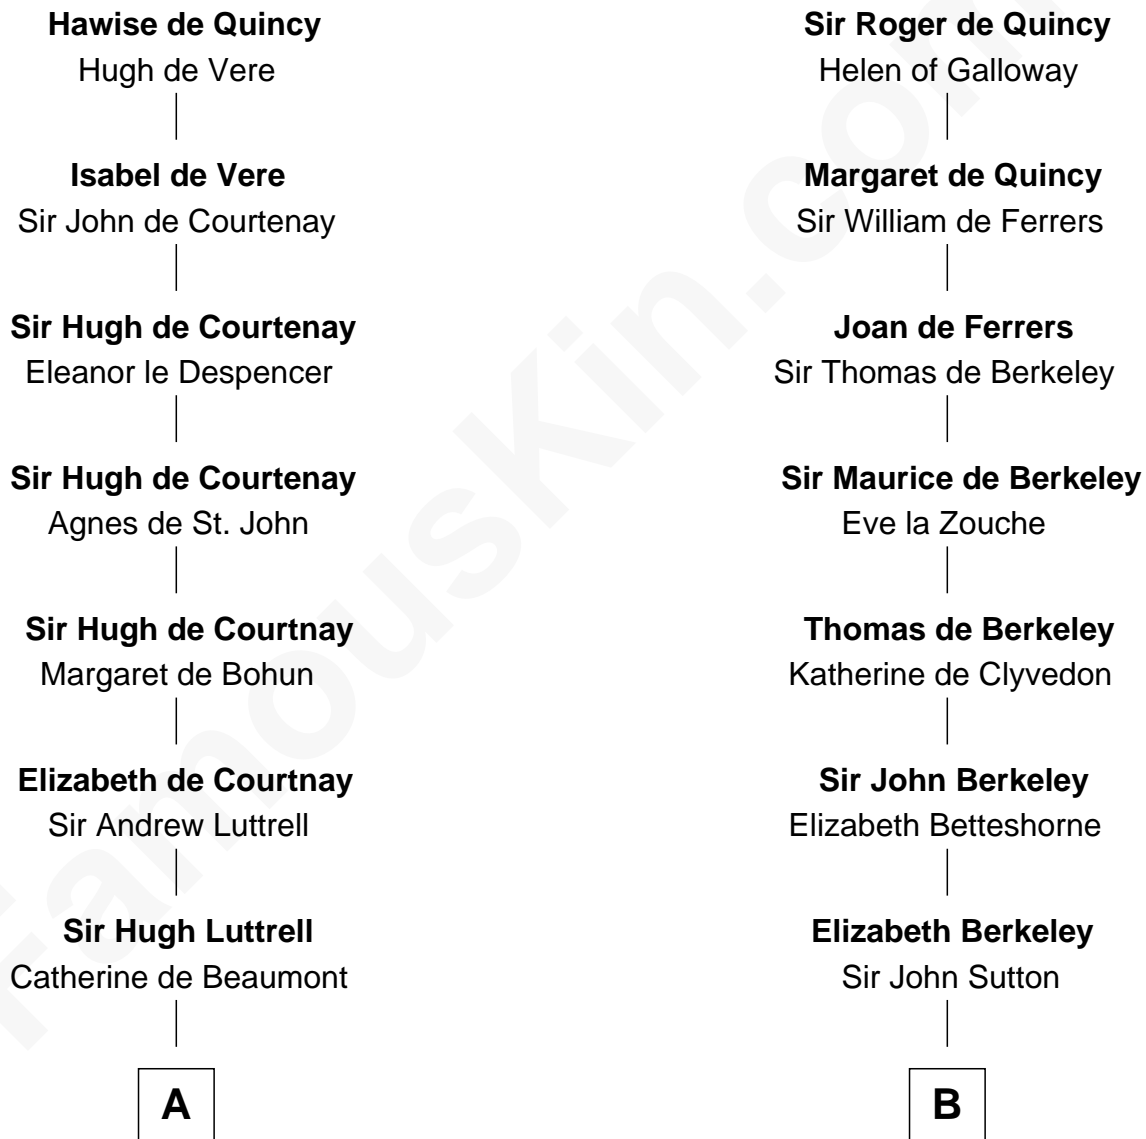

# FamousKin.com Relationship Chart of

**Herman Melville**

*Author of Moby Dick*

20th cousin of

**John Brown**

*American Abolitionist*

**Saher de Quincy**  
Margaret de Beaumont

**C**

**Mercy Greenleaf**

John Scollay

**Priscilla Scollay**

Thomas Melville

**Allan Melville**

Maria Gansevoort

**Herman Melville**

*Author of Moby Dick*

**D**

**Oliver Humphrey**

Sarah Garrett

**Ruth Humphrey**

Gideon Mills

**Ruth Mills**

Owen Brown

**John Brown**

*American Abolitionist*

FamousKin.com