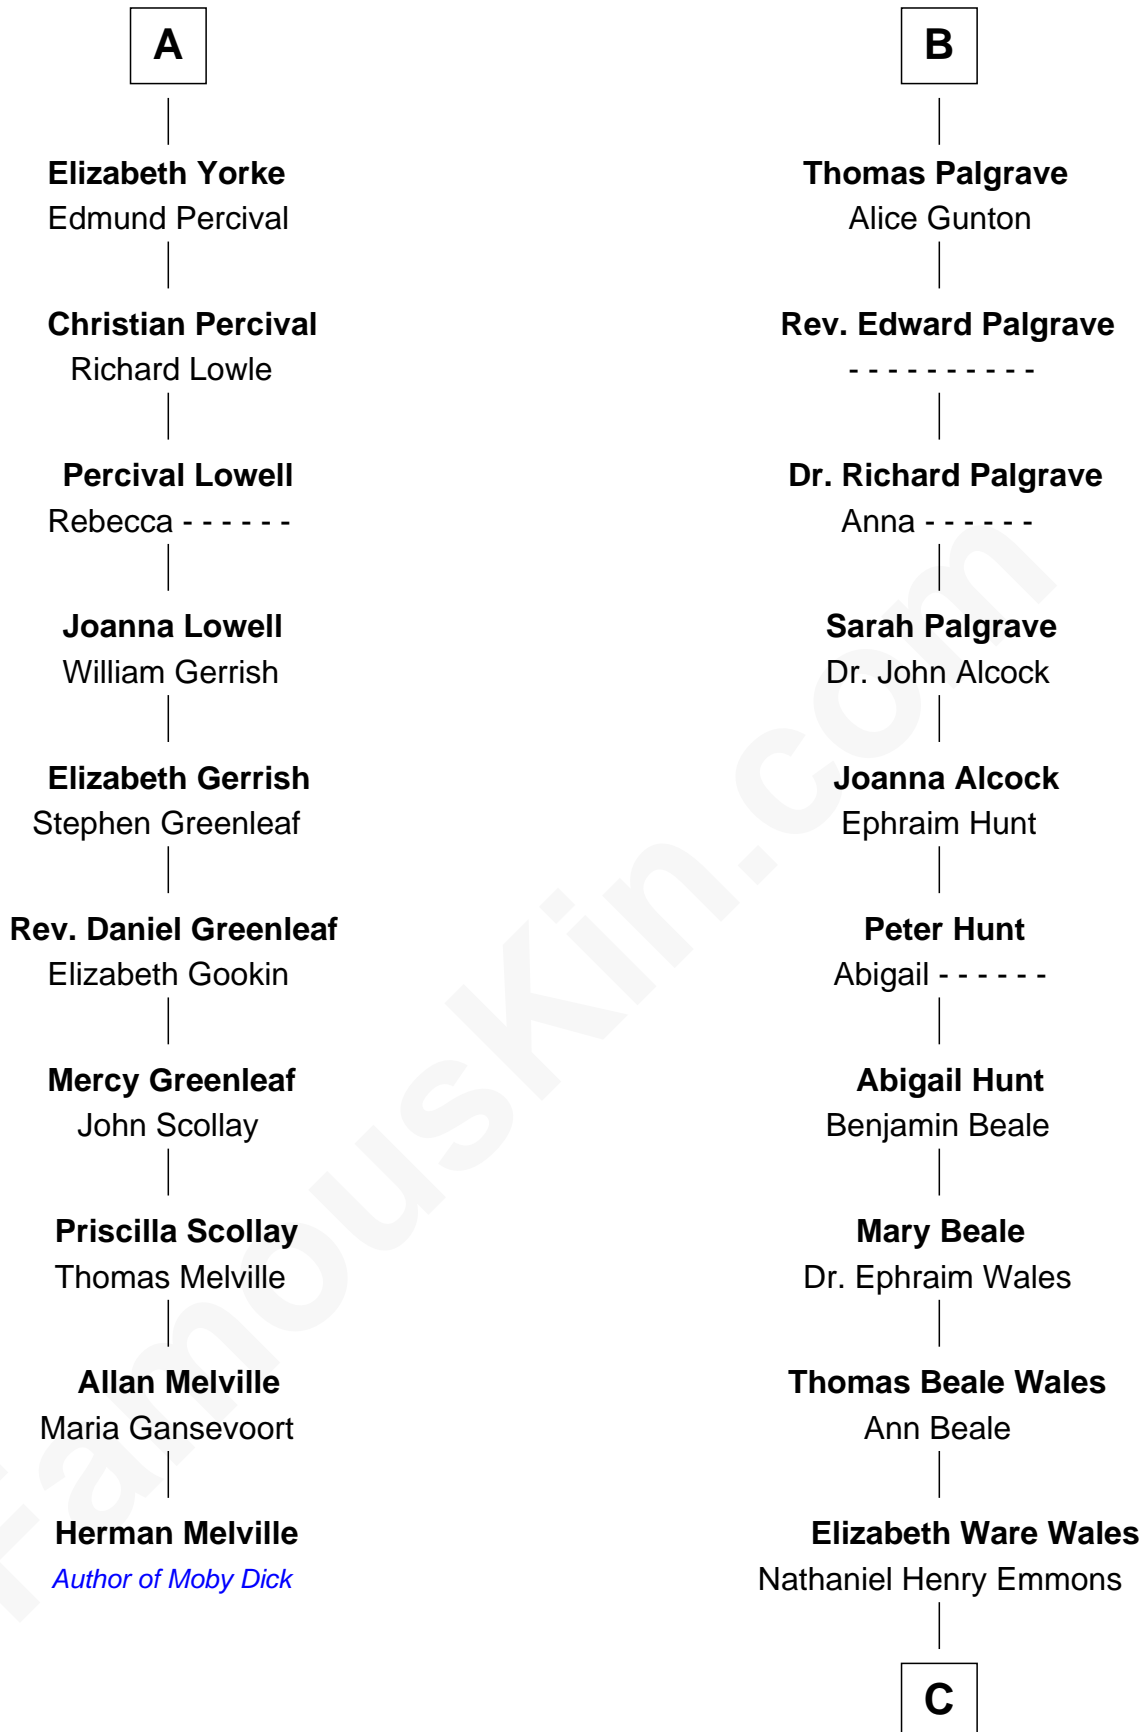

## Relationship Chart of

**Herman Melville**

*Author of Moby Dick*

16th cousin 5 times removed of

**Paget Brewster**

*TV Actress*

**Humphrey de Bohun**

Elizabeth Plantagenet

C

**Ann Wales Emmons**

Benjamin Brewster

**Dr. George Washington Wales Brewster**

Ellen Mackenzie Hodge

**George Washington Wales Brewster**

Joan Ryerson

**Galen Brewster**

Hathaway Tew

**Paget Brewster**

*TV Actress*