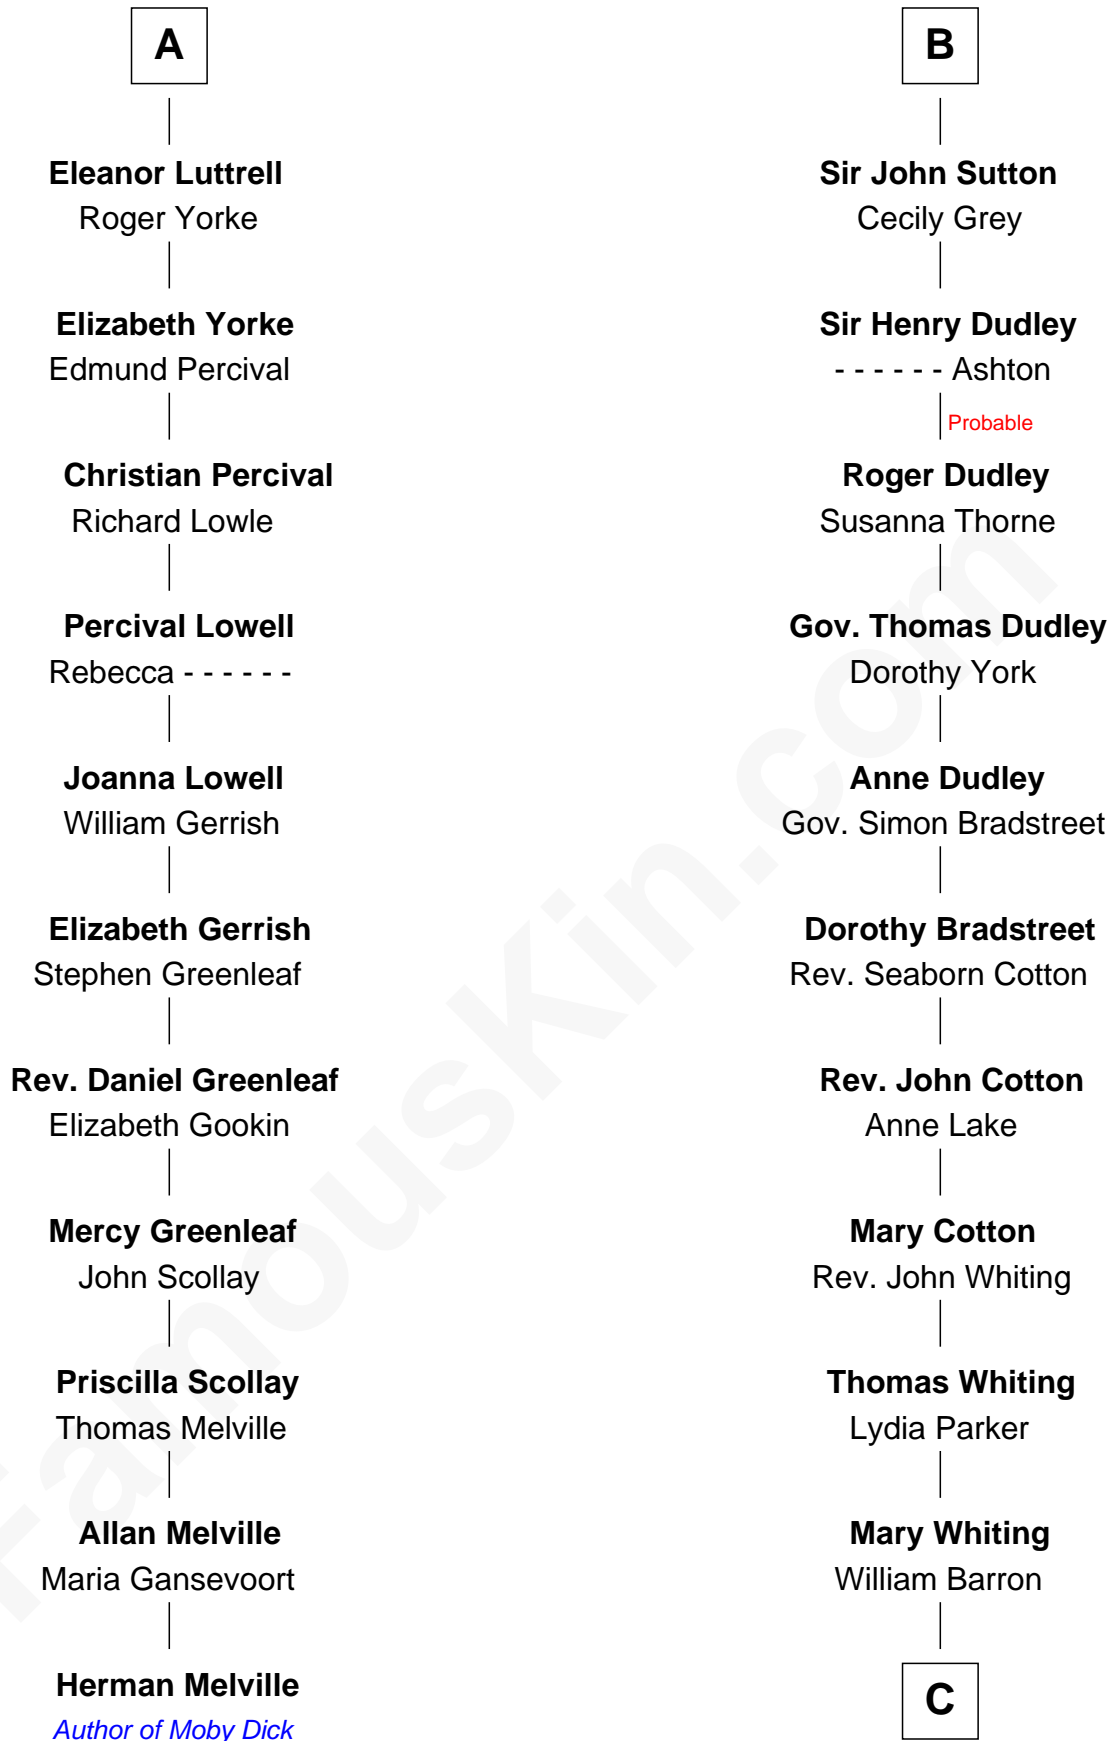

FamousKin.com Relationship Chart of

Herman Melville

Author of Moby Dick

17th cousin 3 times removed of

James Sherman

27th U.S. Vice-President

C

|
Mary Augusta Barron
Stalham Williams

|
Frances Lucretia Williams
Richard Winslow Sherman

|
Mary Frances Sherman
Richard Updike Sherman

|
James Sherman
27th U.S. Vice-President