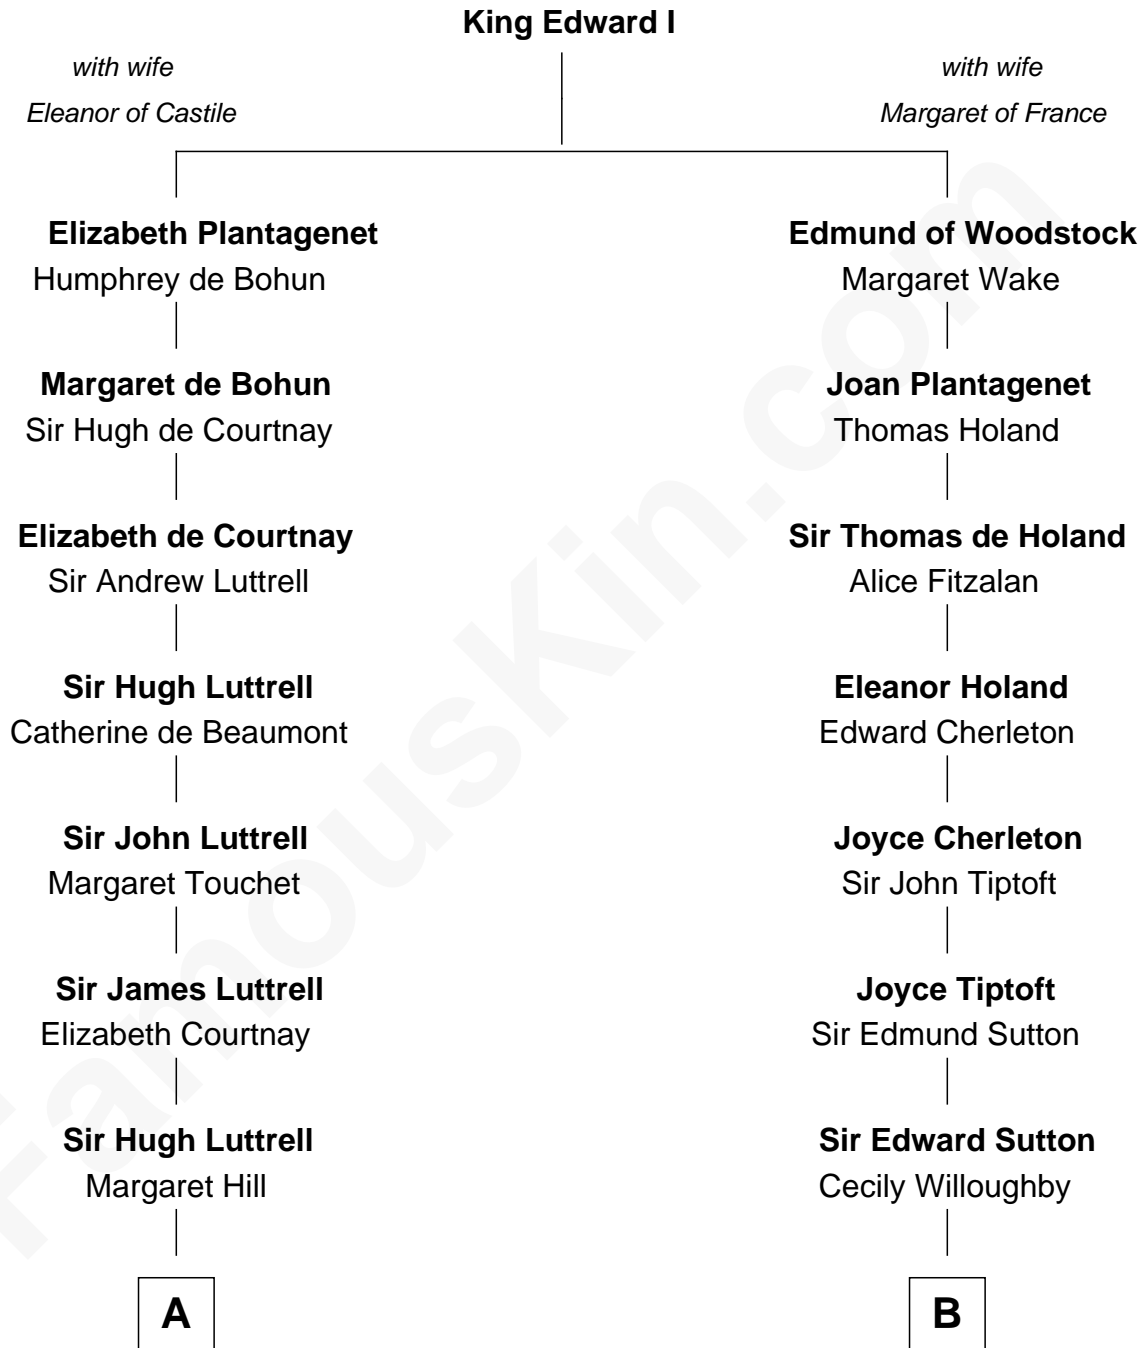

FamousKin.com Relationship Chart of

Herman Melville

Author of Moby Dick

17th cousin 3 times removed of

James Sherman

27th U.S. Vice-President

C

|
Mary Augusta Barron
Stalham Williams

|
Frances Lucretia Williams
Richard Winslow Sherman

|
Mary Frances Sherman
Richard Updike Sherman

|
James Sherman
27th U.S. Vice-President