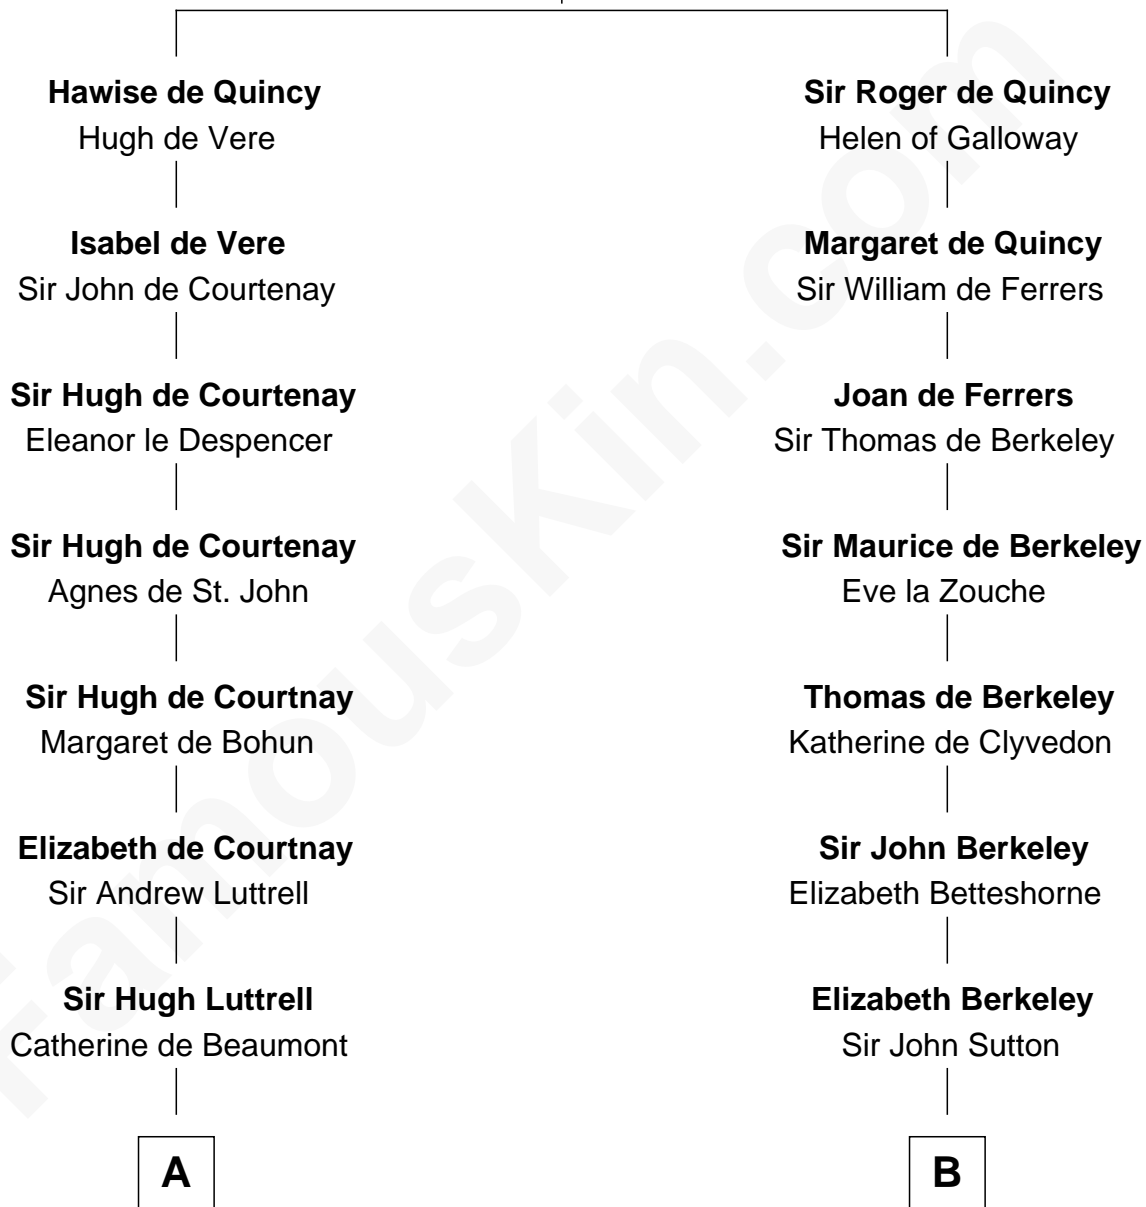

# FamousKin.com Relationship Chart of

**Herman Melville**

*Author of Moby Dick*

20th cousin 1 time removed of

**John Foster Dulles**

*52nd U.S. Secretary of State*

**Saher de Quincy**  
Margaret de Beaumont

**C**

**Mercy Greenleaf**

John Scollay

**Priscilla Scollay**

Thomas Melville

**Allan Melville**

Maria Gansevoort

**Herman Melville**