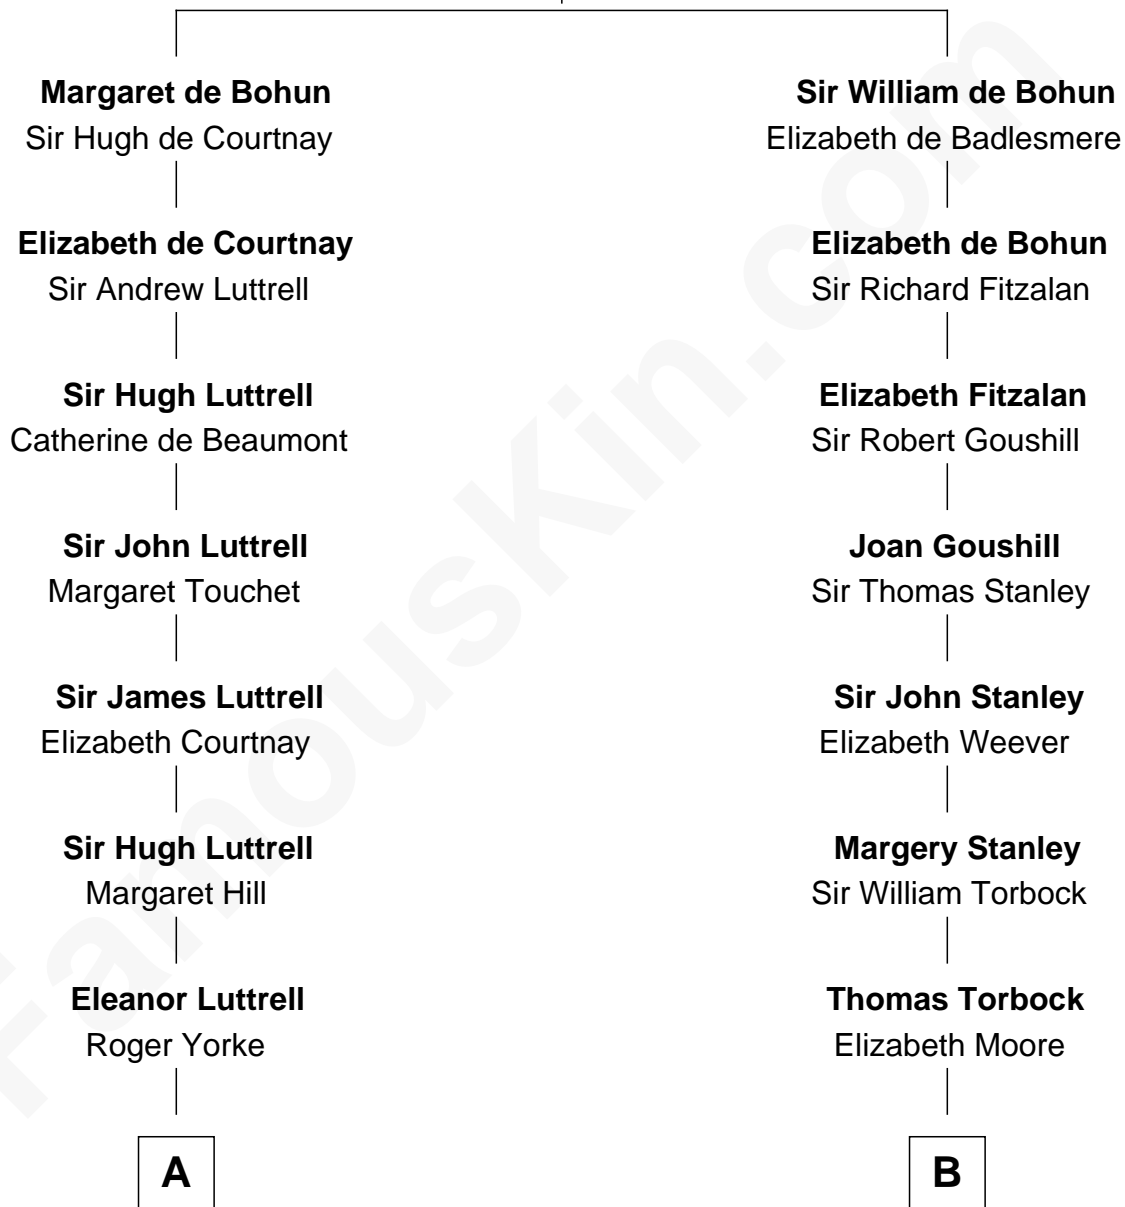

FamousKin.com Relationship Chart of

Herman Melville

Author of Moby Dick

16th cousin 2 times removed of

Buckminster Fuller

Author, Architect, and Inventor

Humphrey de Bohun

Elizabeth Plantagenet

C

Caroline Wolcott Andrews

Richard Buckminster Fuller

Buckminster Fuller

Author, Architect, and Inventor

FamousKin.com