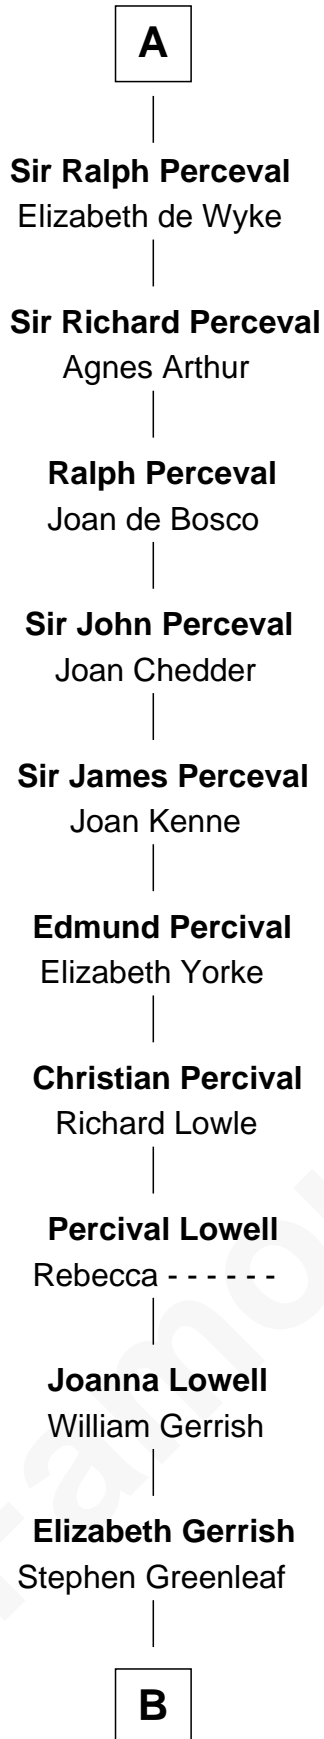

FamousKin.com Relationship Chart of

Herman Melville

Author of Moby Dick

3rd cousin 18 times removed of

Gilbert de Clare

Magna Carta Surety

Sir Robert de Beaumont

Isabel de Vermandois

B

—
Rev. Daniel Greenleaf

Elizabeth Gookin

—
Mercy Greenleaf

John Scollay

—
Priscilla Scollay

Thomas Melville

—
Allan Melville