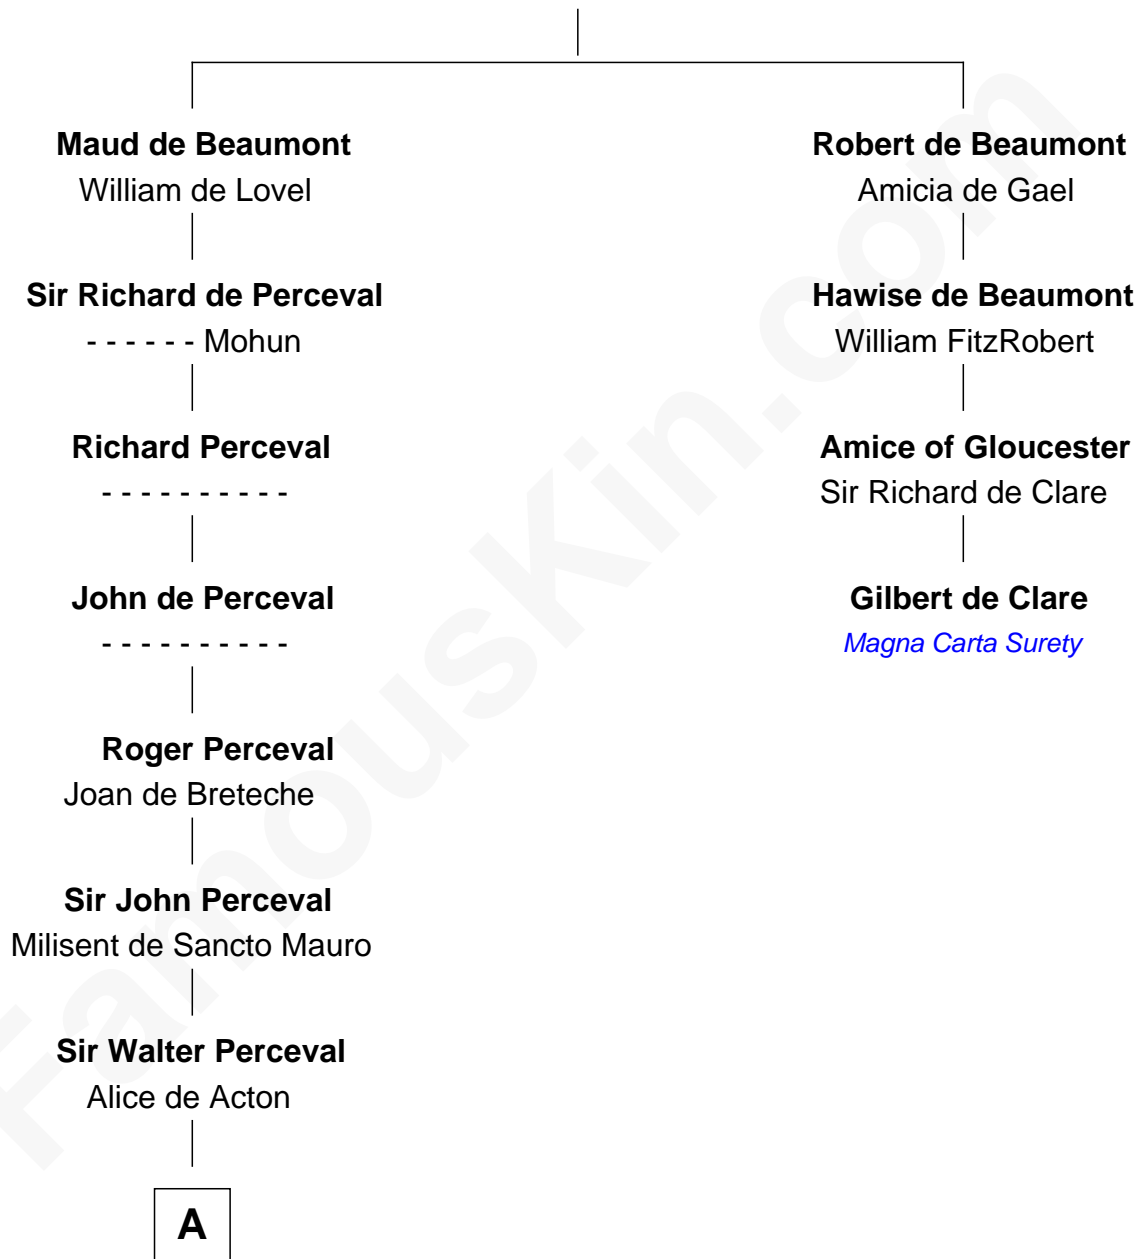

FamousKin.com Relationship Chart of

Herman Melville

Author of Moby Dick

3rd cousin 18 times removed of

Gilbert de Clare

Magna Carta Surety

Sir Robert de Beaumont

Isabel de Vermandois

B

—
Rev. Daniel Greenleaf

Elizabeth Gookin

—
Mercy Greenleaf

John Scollay

—
Priscilla Scollay

Thomas Melville

—
Allan Melville

Maria Gansevoort

—
Herman Melville

Author of Moby Dick