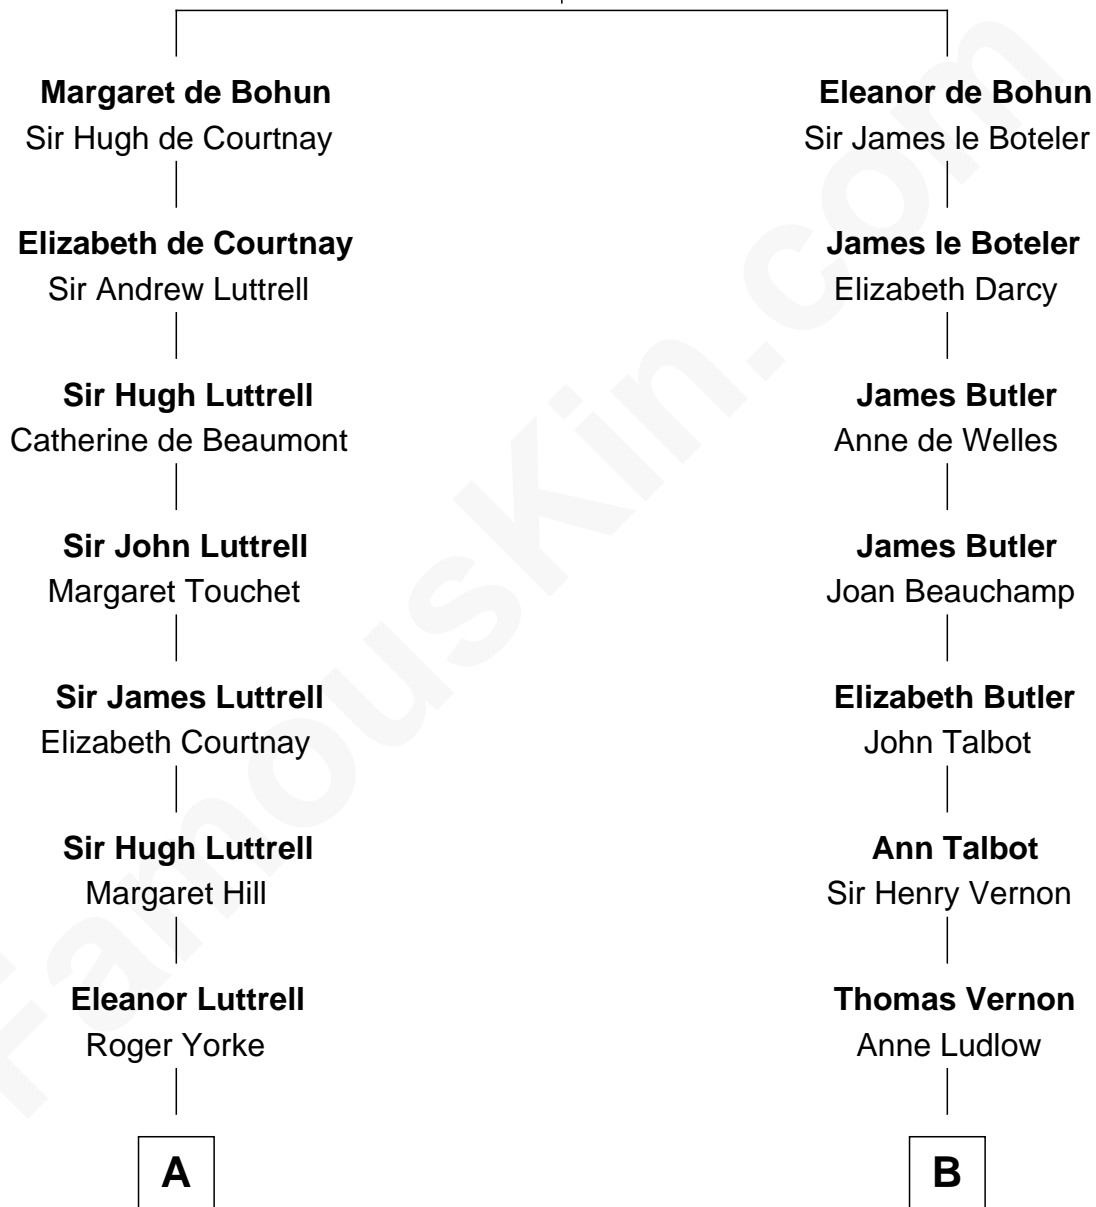

FamousKin.com Relationship Chart of

Herman Melville

Author of Moby Dick

16th cousin 5 times removed of

Oliver Platt

Movie Actor

Humphrey de Bohun

Elizabeth Plantagenet

C

James Boothby Burke Roche

Frances Eleanor Work

Cynthia Burke Roche

Arthur Scott Burden

Eileen Burden

Walter Maynard

Sheila Maynard