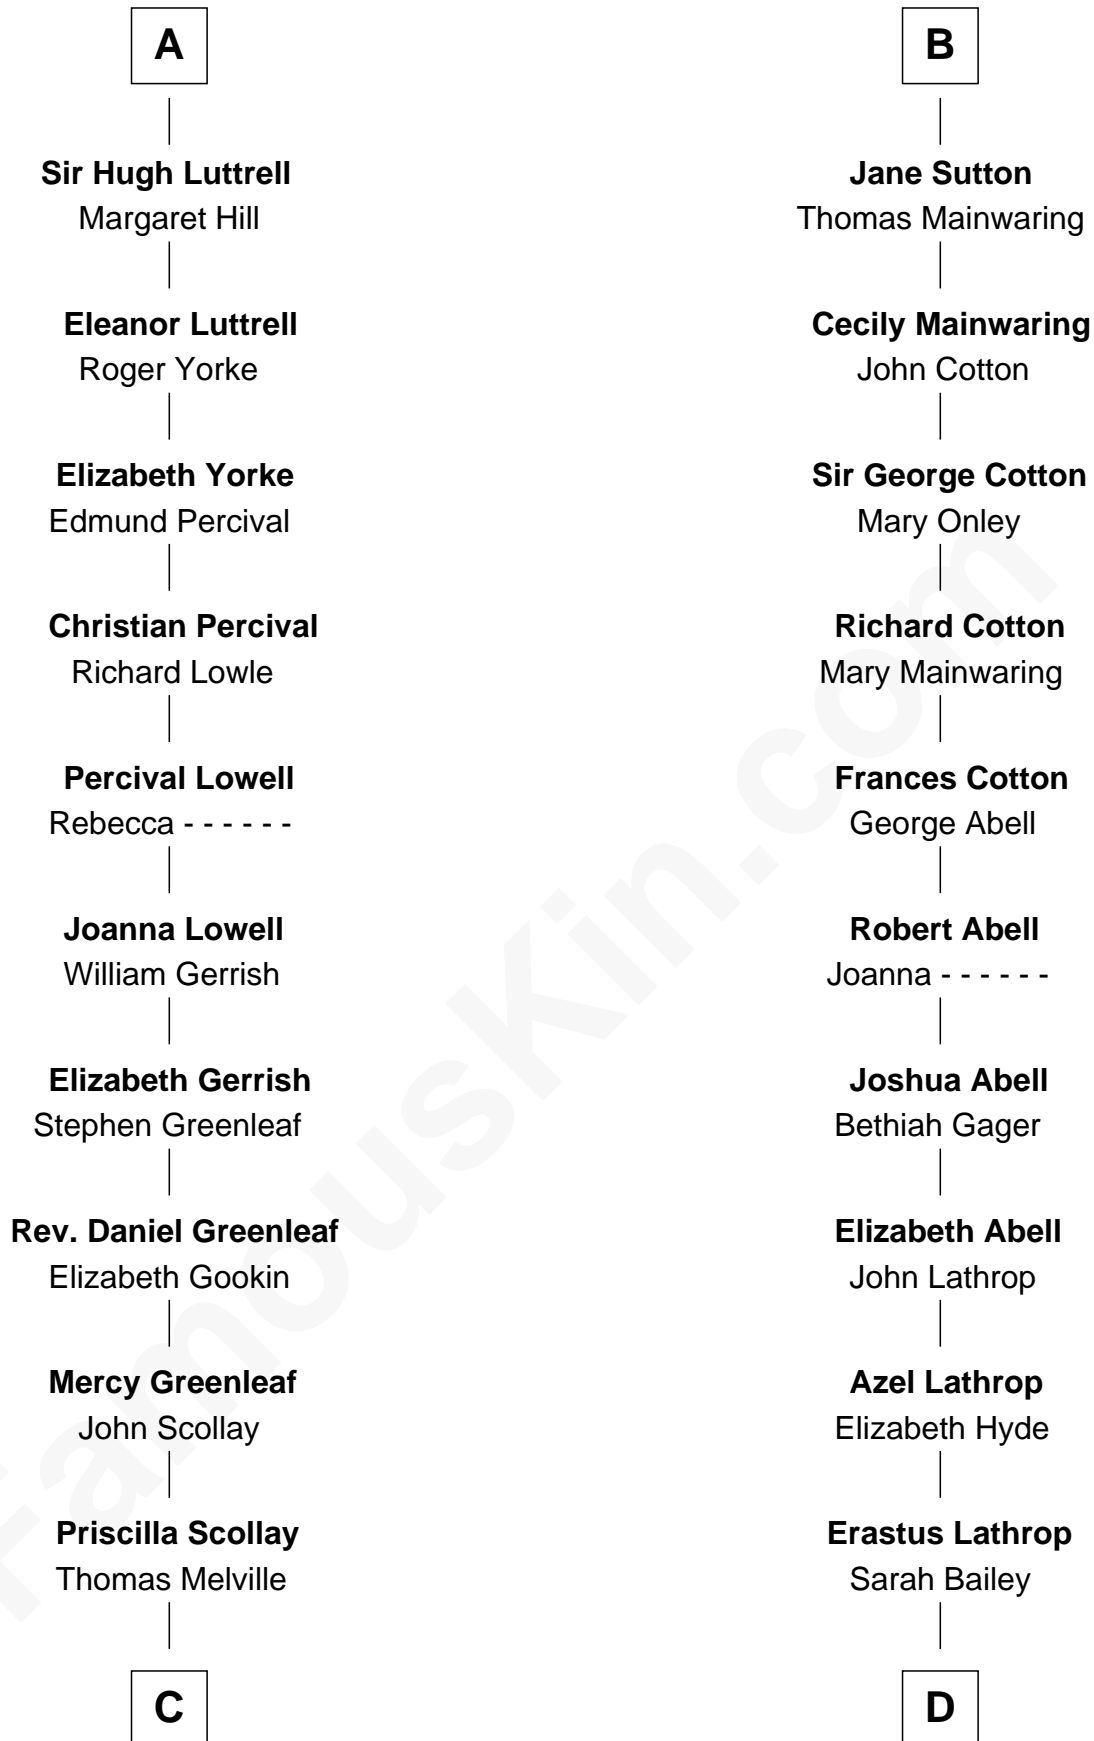

FamousKin.com Relationship Chart of

Herman Melville

Author of Moby Dick

18th cousin 1 time removed of

Marjorie Post

Founder of General Foods

Sir Hugh le Despencer

Aveline Basset

Sir John Sutton

Sir John Sutton

Constance Blount

Sir John Sutton

Elizabeth Berkeley

B

C

Allan Melville
Maria Gansevoort