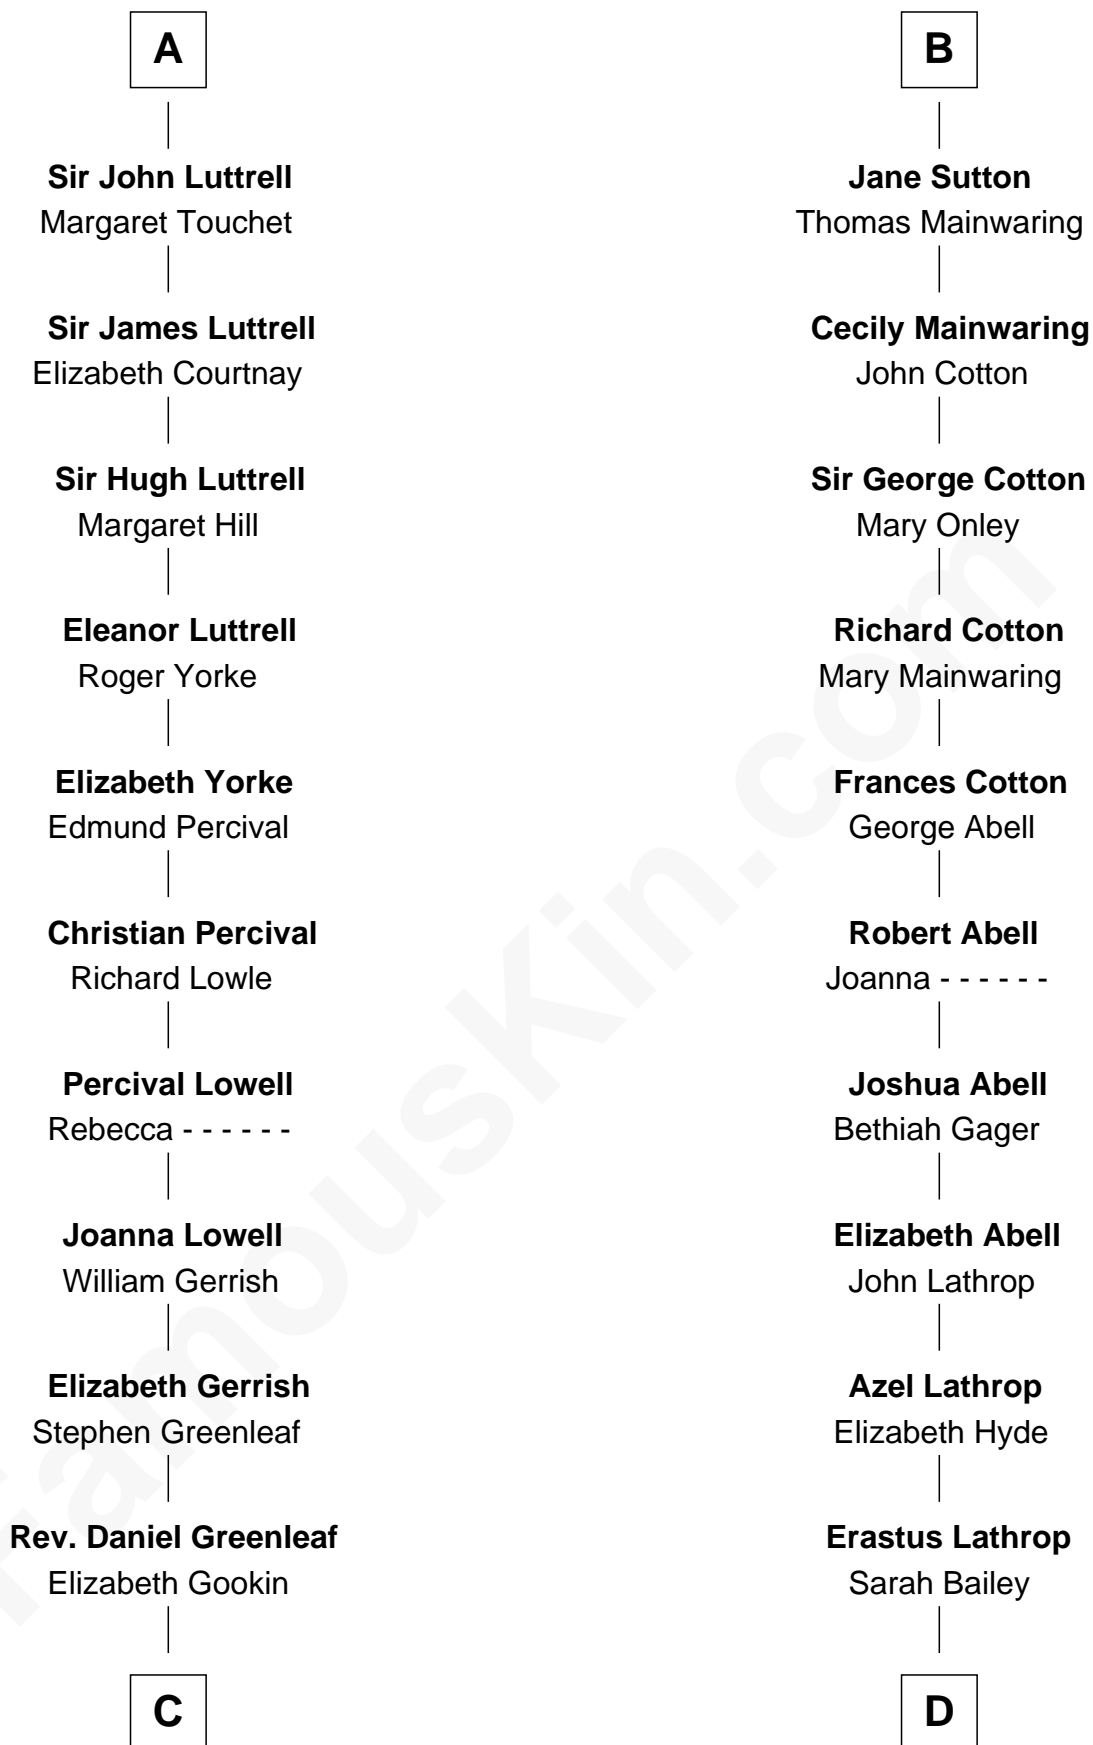

FamousKin.com Relationship Chart of

Herman Melville

Author of Moby Dick

19th cousin 1 time removed of

Marjorie Post

Founder of General Foods

Saher de Quincy
Margaret de Beaumont

C

Mercy Greenleaf

John Scollay

Priscilla Scollay

Thomas Melville

Allan Melville

Maria Gansevoort

Herman Melville

Author of Moby Dick