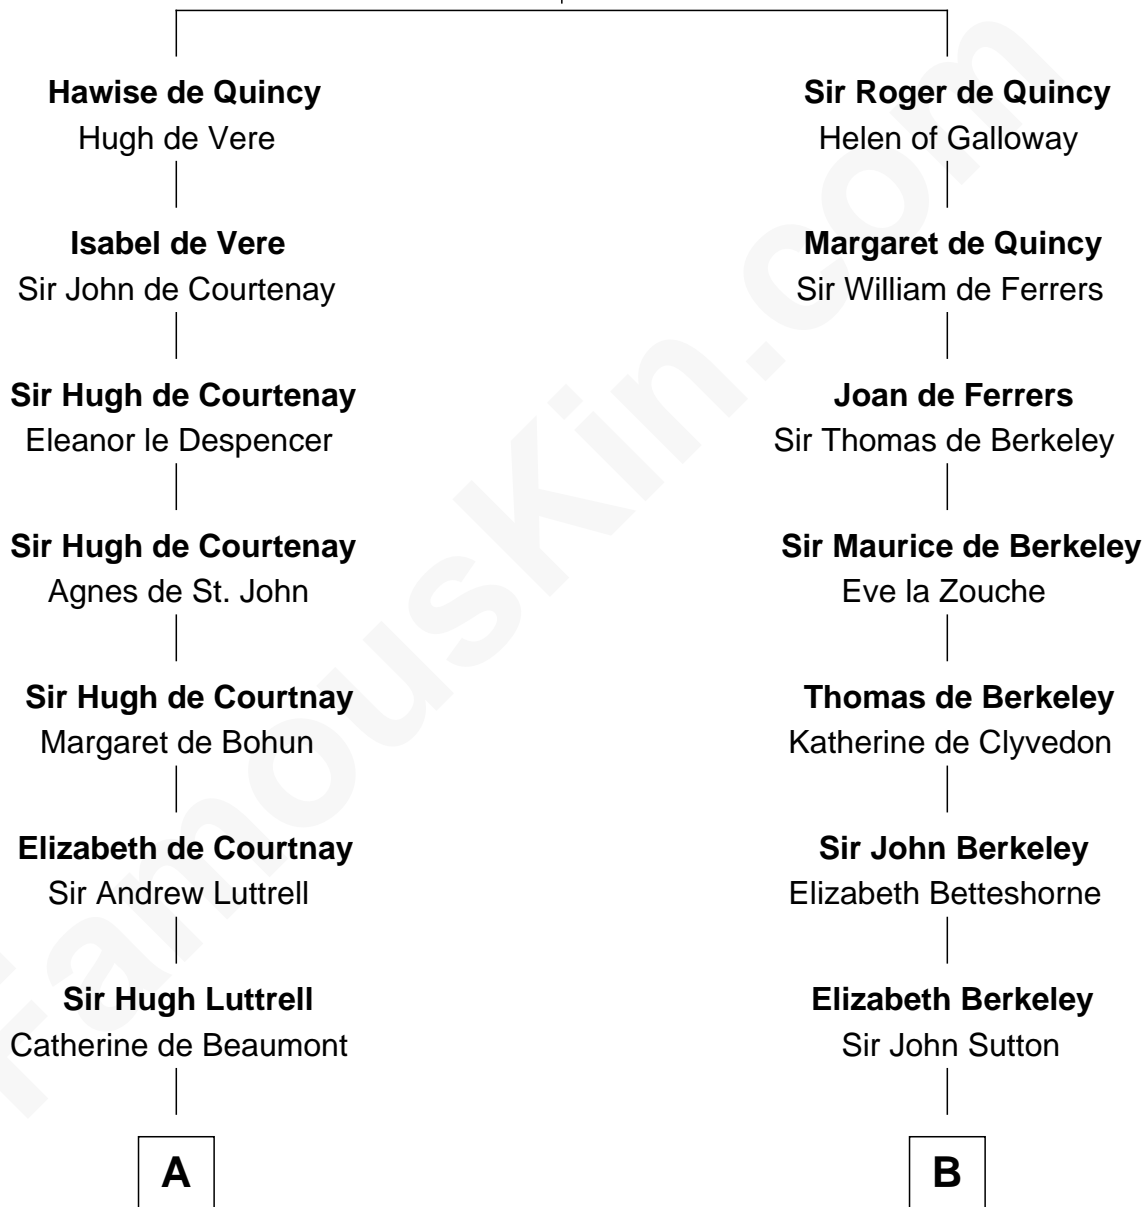

FamousKin.com Relationship Chart of

Herman Melville

Author of Moby Dick

19th cousin 1 time removed of

Marjorie Post

Founder of General Foods

Saher de Quincy
Margaret de Beaumont

C

Mercy Greenleaf

John Scollay

Priscilla Scollay

Thomas Melville

Allan Melville

Maria Gansevoort

Herman Melville

Author of Moby Dick