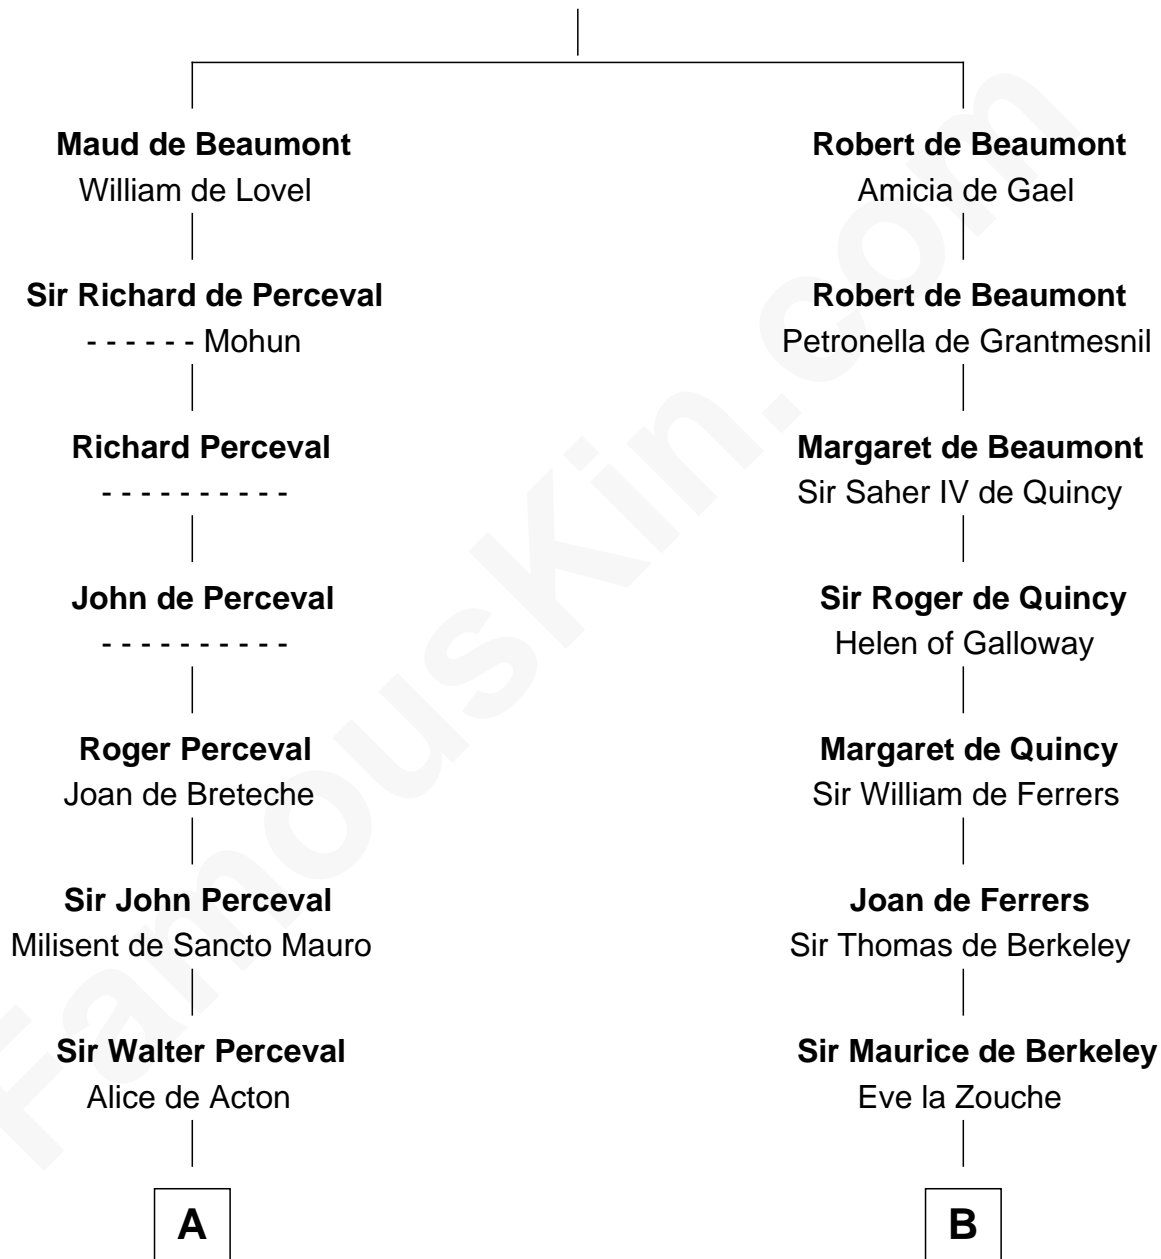

FamousKin.com Relationship Chart of

Herman Melville

Author of Moby Dick

21st cousin of

C. W. Post

Founder of Post Cereals

Sir Robert de Beaumont

Isabel de Vermandois

Maria Gansevoort

Herman Melville

Author of Moby Dick

D

Elizabeth Abell

John Lathrop

Azel Lathrop

Elizabeth Hyde