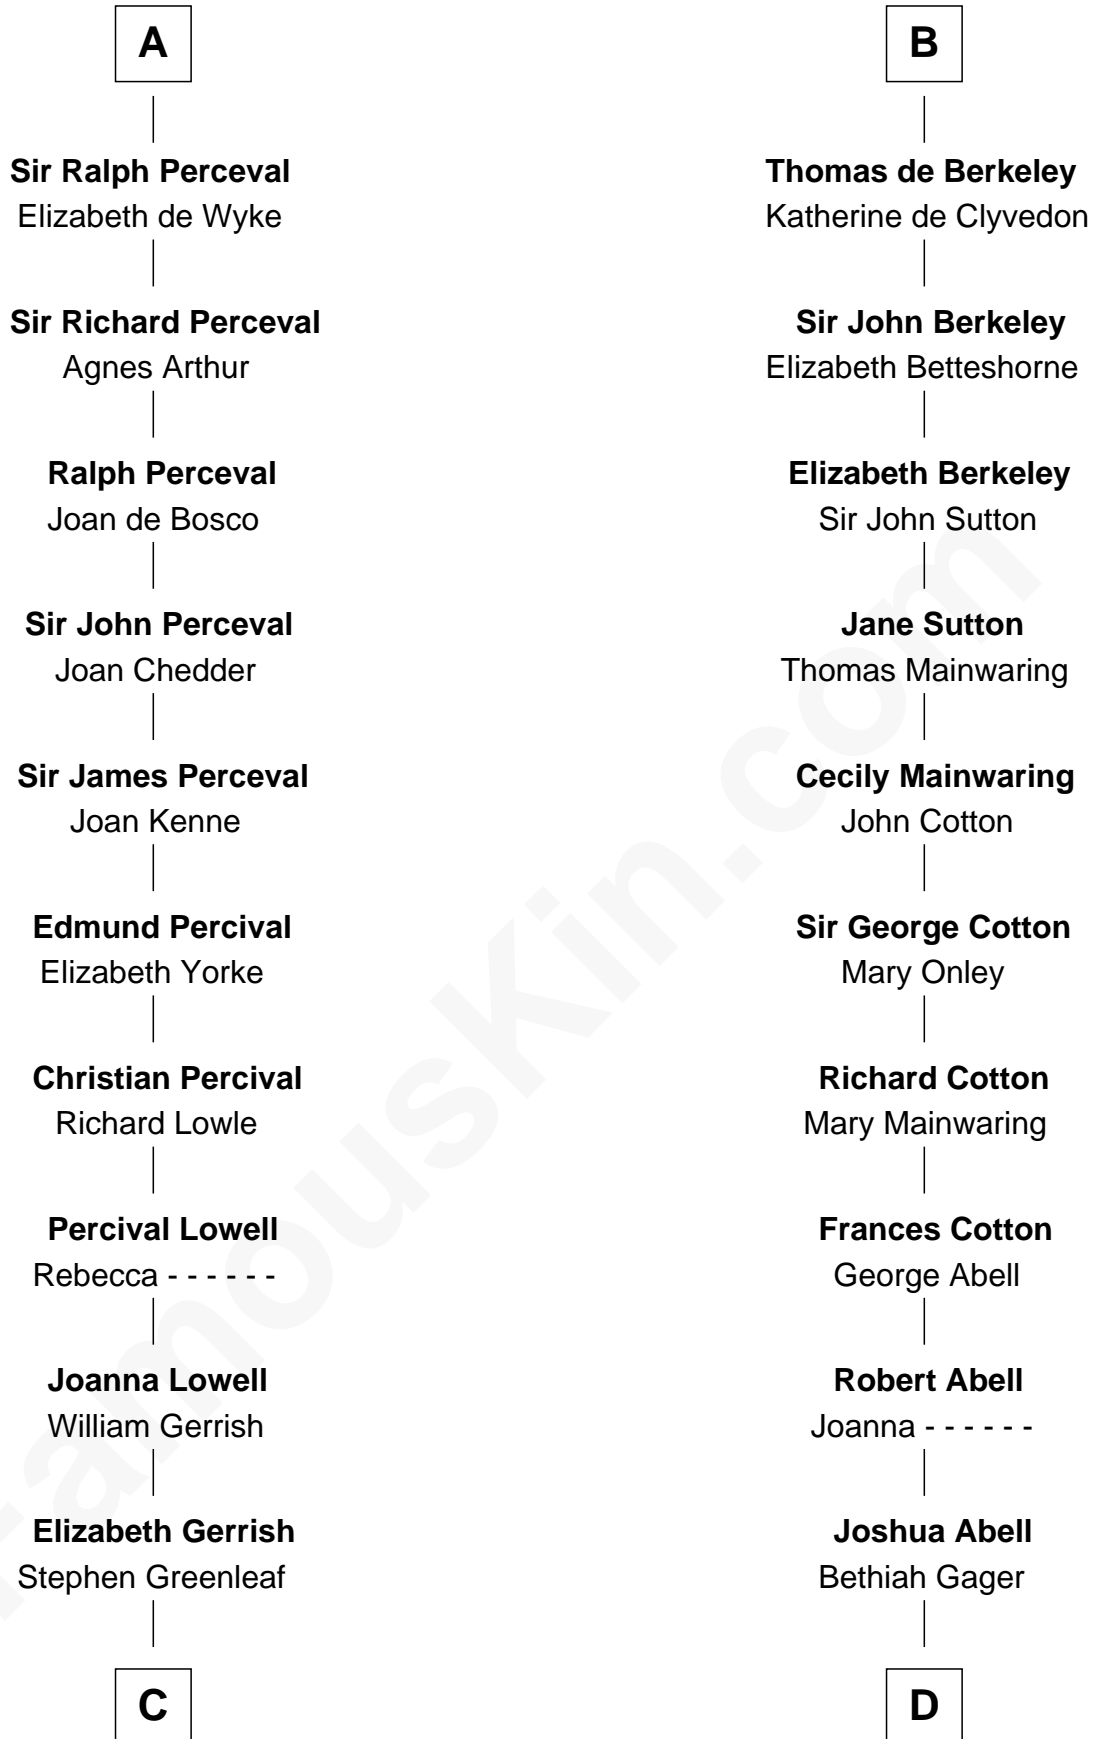

FamousKin.com Relationship Chart of

Herman Melville

Author of Moby Dick

21st cousin of

C. W. Post

Founder of Post Cereals

Sir Robert de Beaumont

Isabel de Vermandois

Maria Gansevoort

Herman Melville

Author of Moby Dick

D

Elizabeth Abell

John Lathrop

Azel Lathrop

Elizabeth Hyde