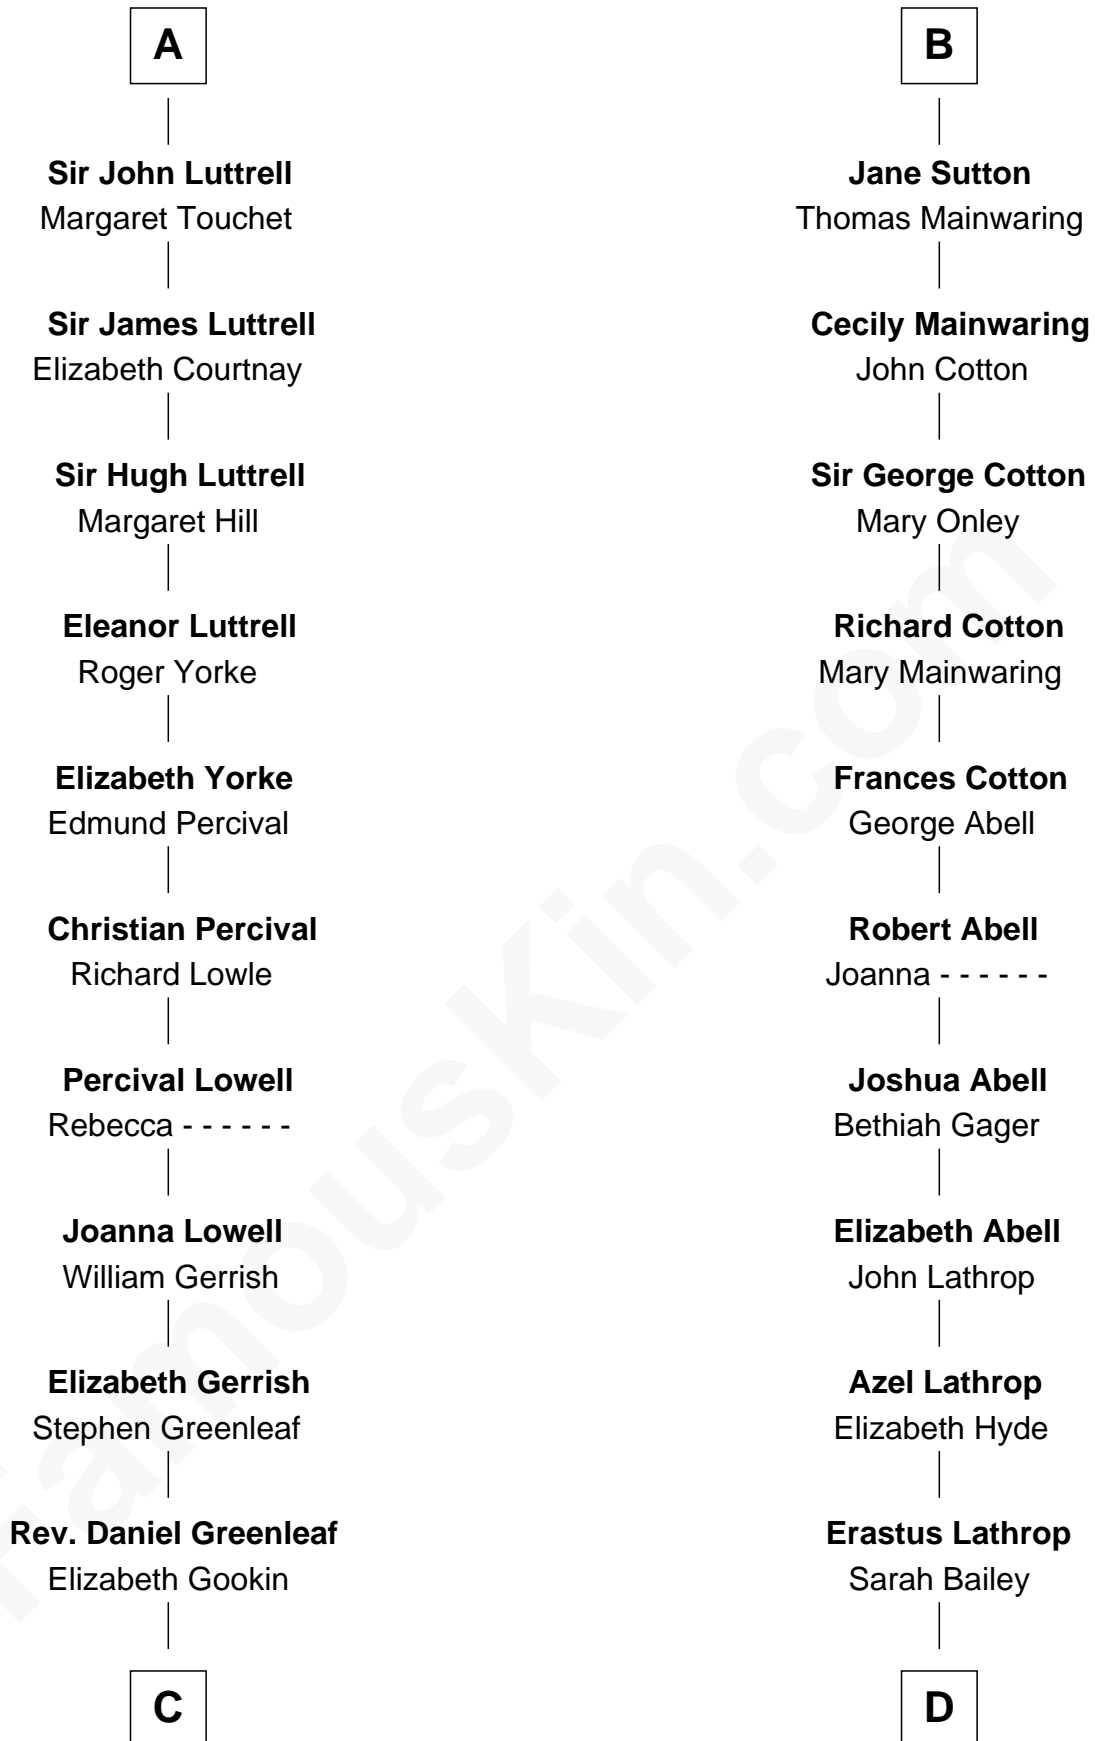

# FamousKin.com Relationship Chart of

**Herman Melville**

*Author of Moby Dick*

18th cousin 2 times removed of

**C. W. Post**

*Founder of Post Cereals*

**C**

**Mercy Greenleaf**

John Scollay

**Priscilla Scollay**

Thomas Melville

**Allan Melville**

Maria Gansevoort

**Herman Melville**

*Author of Moby Dick*

**D**

**Caroline Cushman Lathrop**

Charles Rollin Post

**C. W. Post**

*Founder of Post Cereals*

FamousKin.com