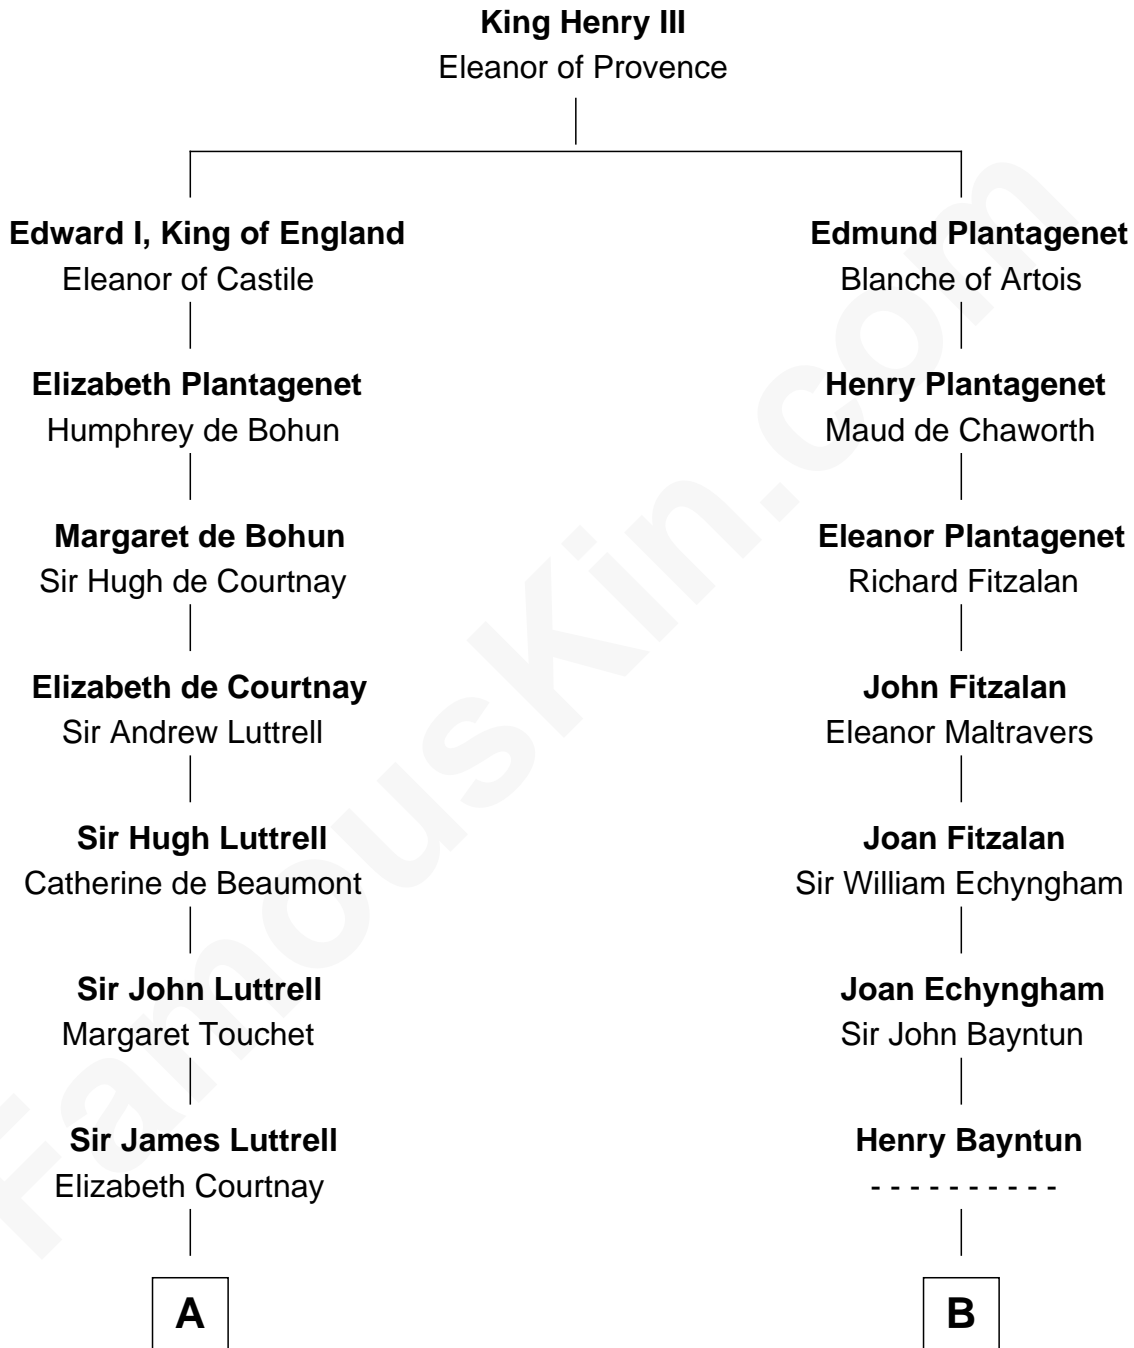

# FamousKin.com Relationship Chart of

**Herman Melville**

*Author of Moby Dick*

18th cousin 3 times removed of

**Pete Seeger**

*American Folk Singer*

**C**

**Allan Melville**  
Maria Gansevoort

**Herman Melville**  
*Author of Moby Dick*

**D**

**Thomas Simmons**  
Sarah Homans Thwing

**Elsie Thwing Simmons**  
Albert Adams

**Elsie Simmons Adams**  
Charles Louis Seeger

**Charles Louis Seeger**  
Constance de Clyver Edson

**Pete Seeger**  
*American Folk Singer*