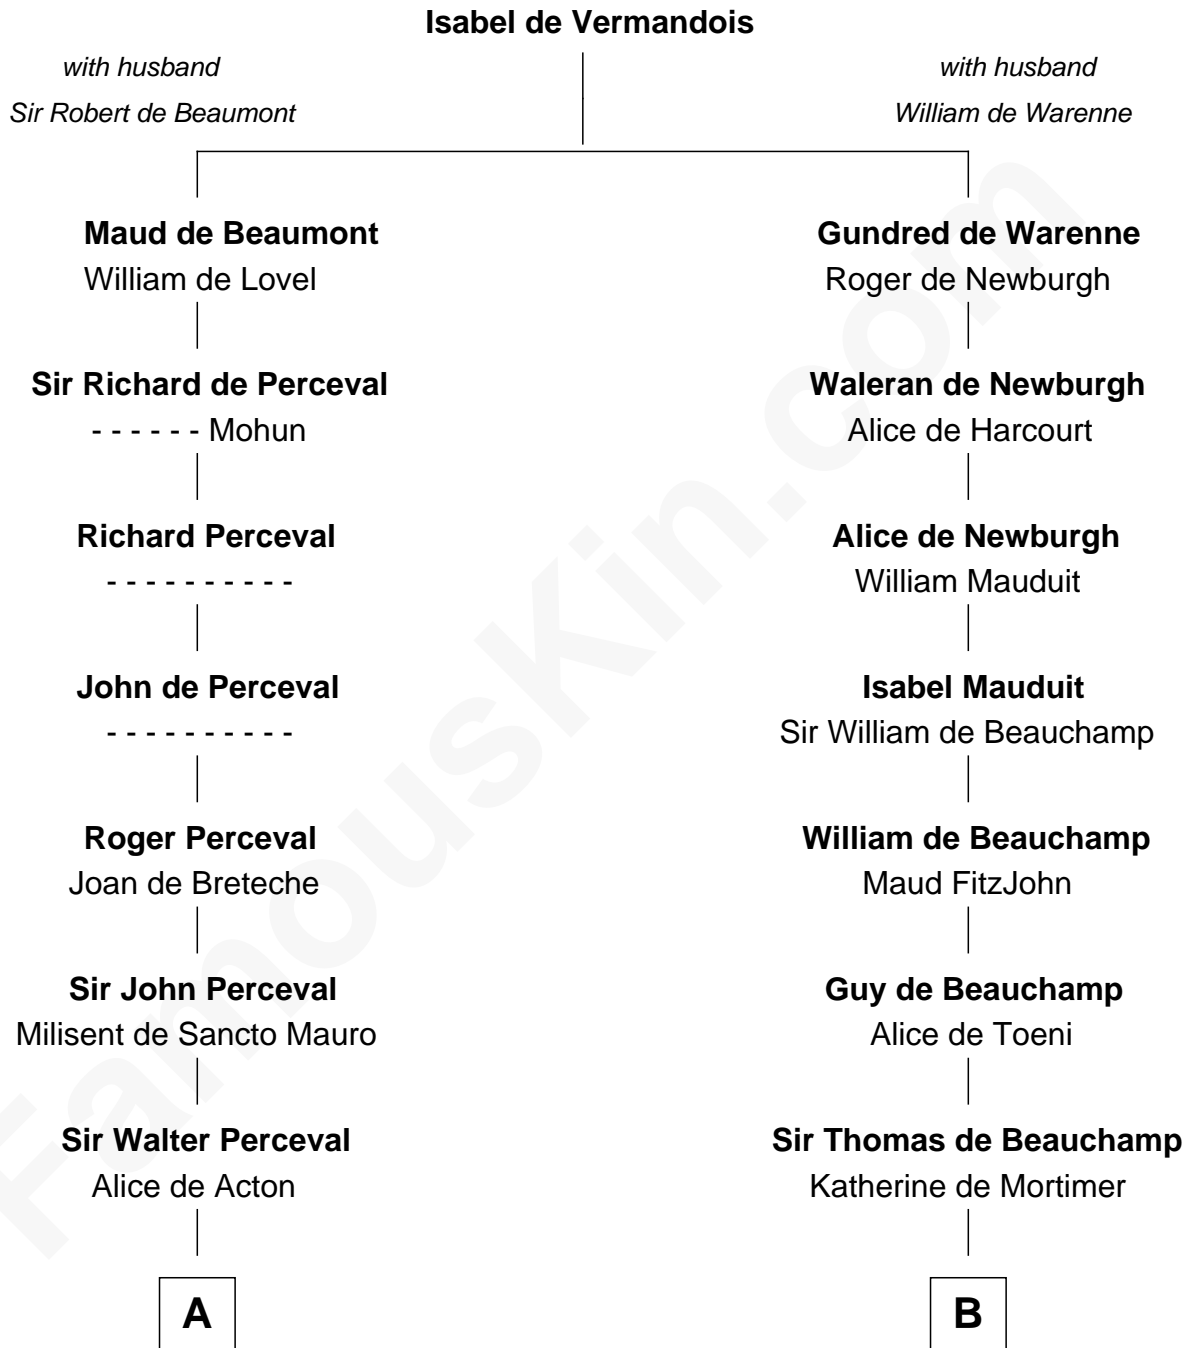

FamousKin.com Relationship Chart of

Herman Melville

Author of Moby Dick

21st cousin of

William Henry Harrison

9th U.S. President

C

Rev. Daniel Greenleaf

Elizabeth Gookin

Mercy Greenleaf

John Scollay

Priscilla Scollay

Thomas Melville

Allan Melville

Maria Gansevoort

Herman Melville