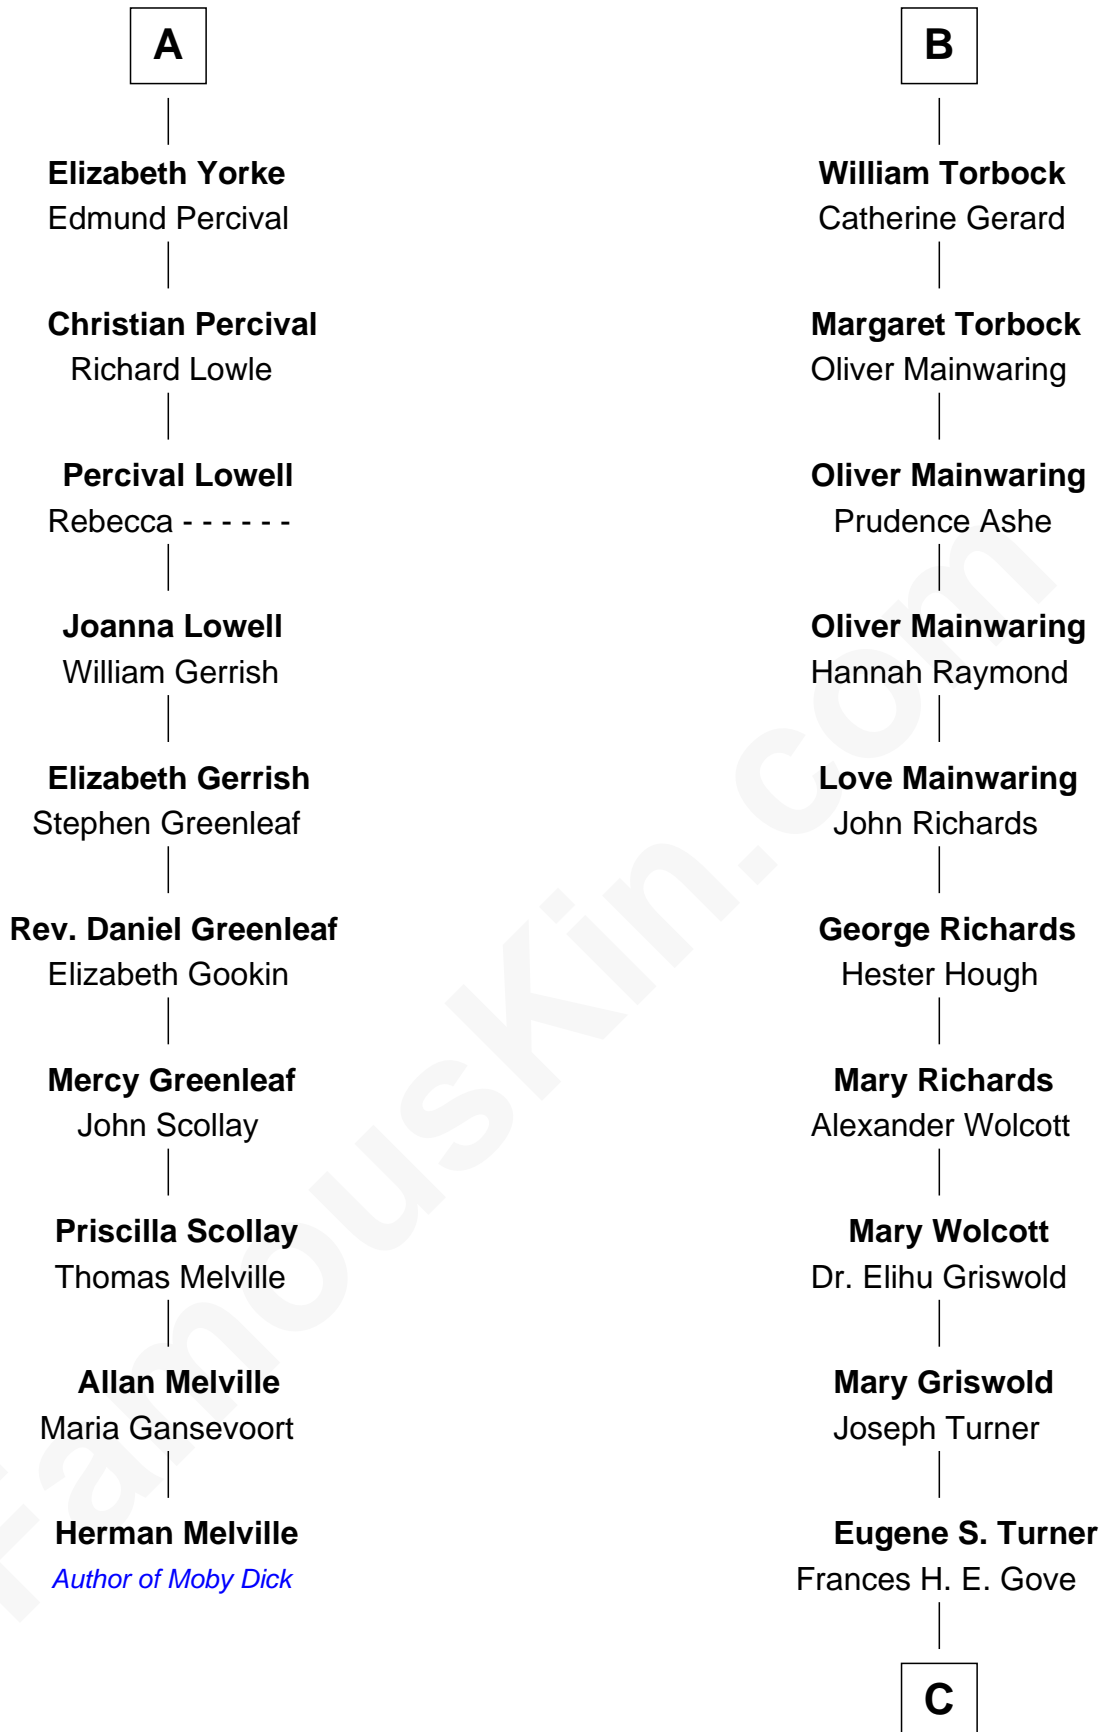

FamousKin.com Relationship Chart of

Herman Melville

Author of Moby Dick

16th cousin 5 times removed of

Ed Helms

TV and Movie Actor

Humphrey de Bohun

Elizabeth Plantagenet

C

|
Ione Turner

Walter Harold Wright

|
Inez Emeline Wright

George Pullen Jackson

|
Frances Helen Jackson

Fitzgerald Sale Parker

|
Pamela Ann Parker