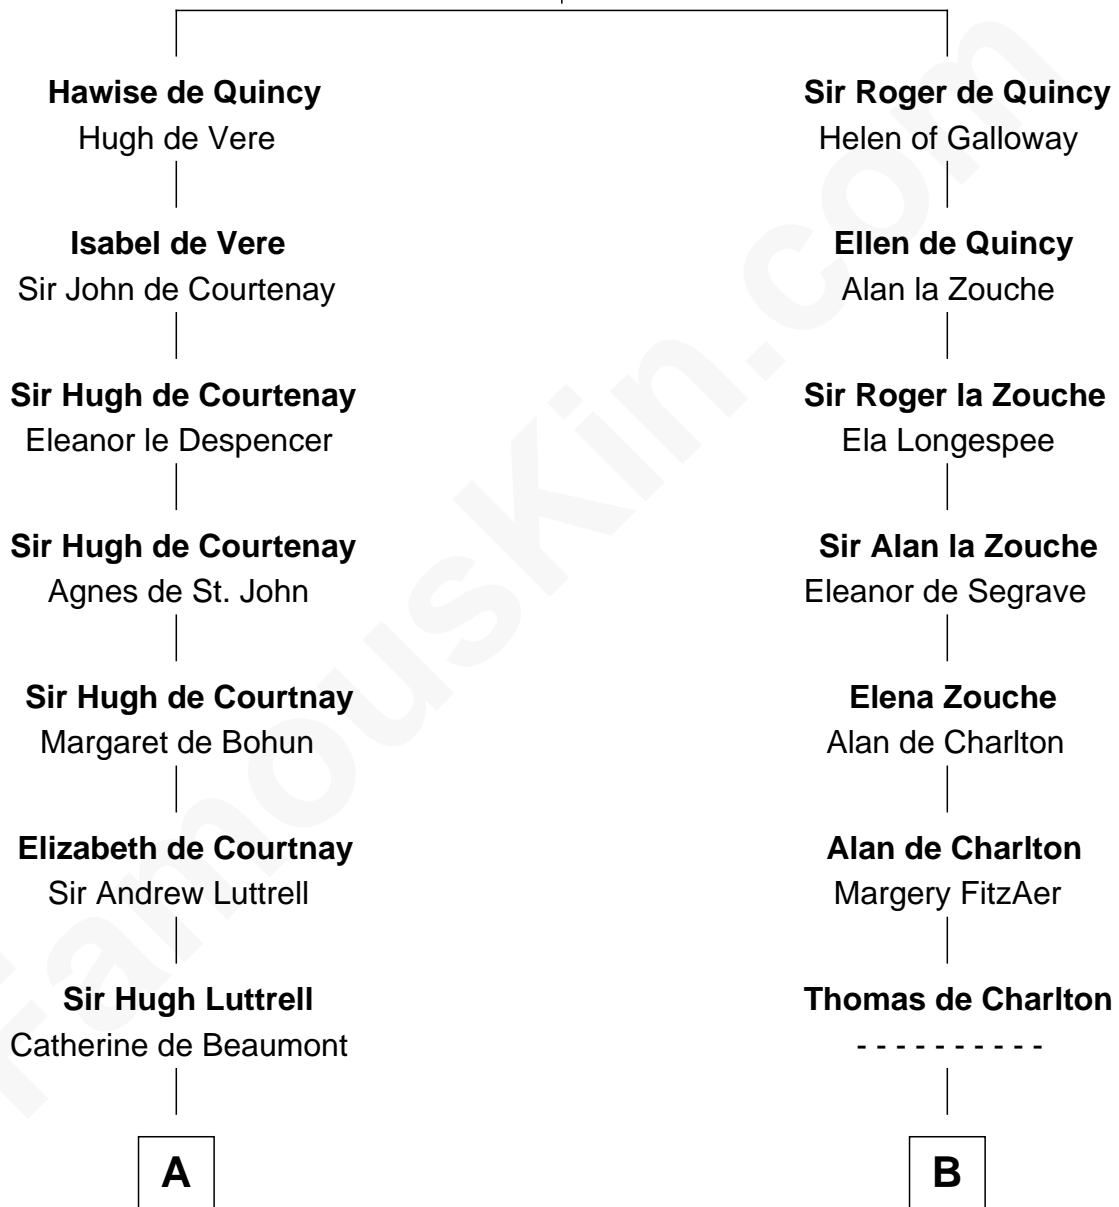

FamousKin.com Relationship Chart of

Herman Melville

Author of Moby Dick

20th cousin 1 time removed of

Jay Gould

American Railroad "Robber Baron"

Saher de Quincy
Margaret de Beaumont

C

Mercy Greenleaf

John Scollay

Priscilla Scollay

Thomas Melville

Allan Melville

Maria Gansevoort

Herman Melville

Author of Moby Dick

Mary More

Jay Gould

"Robber Baron"