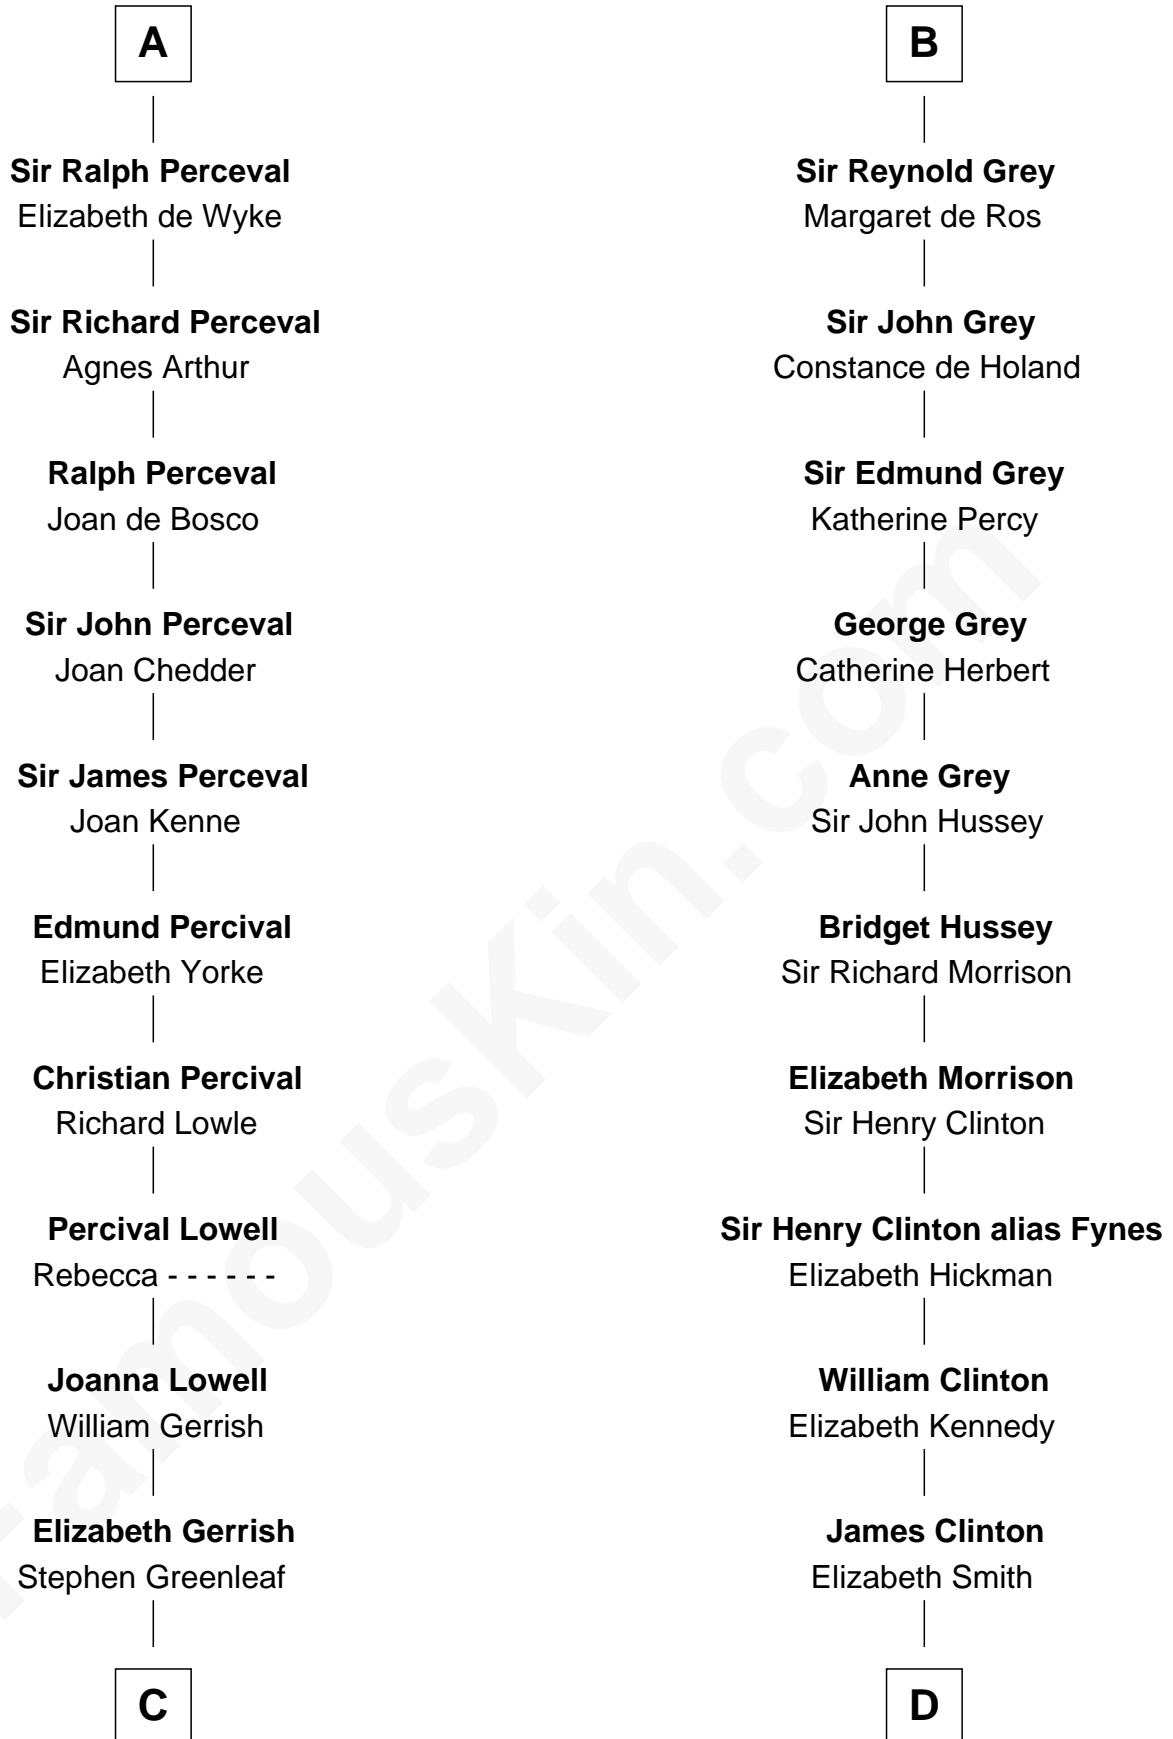

FamousKin.com Relationship Chart of

Herman Melville

Author of Moby Dick

19th cousin 2 times removed of

DeWitt Clinton

6th Governor of New York

C

Rev. Daniel Greenleaf

Elizabeth Gookin

Mercy Greenleaf

John Scollay

Priscilla Scollay

Thomas Melville

Allan Melville

Maria Gansevoort

Herman Melville

Author of Moby Dick

D

Charles Clinton

Elizabeth Denniston

Gen. James Clinton

Mary DeWitt

DeWitt Clinton

6th Governor of New York