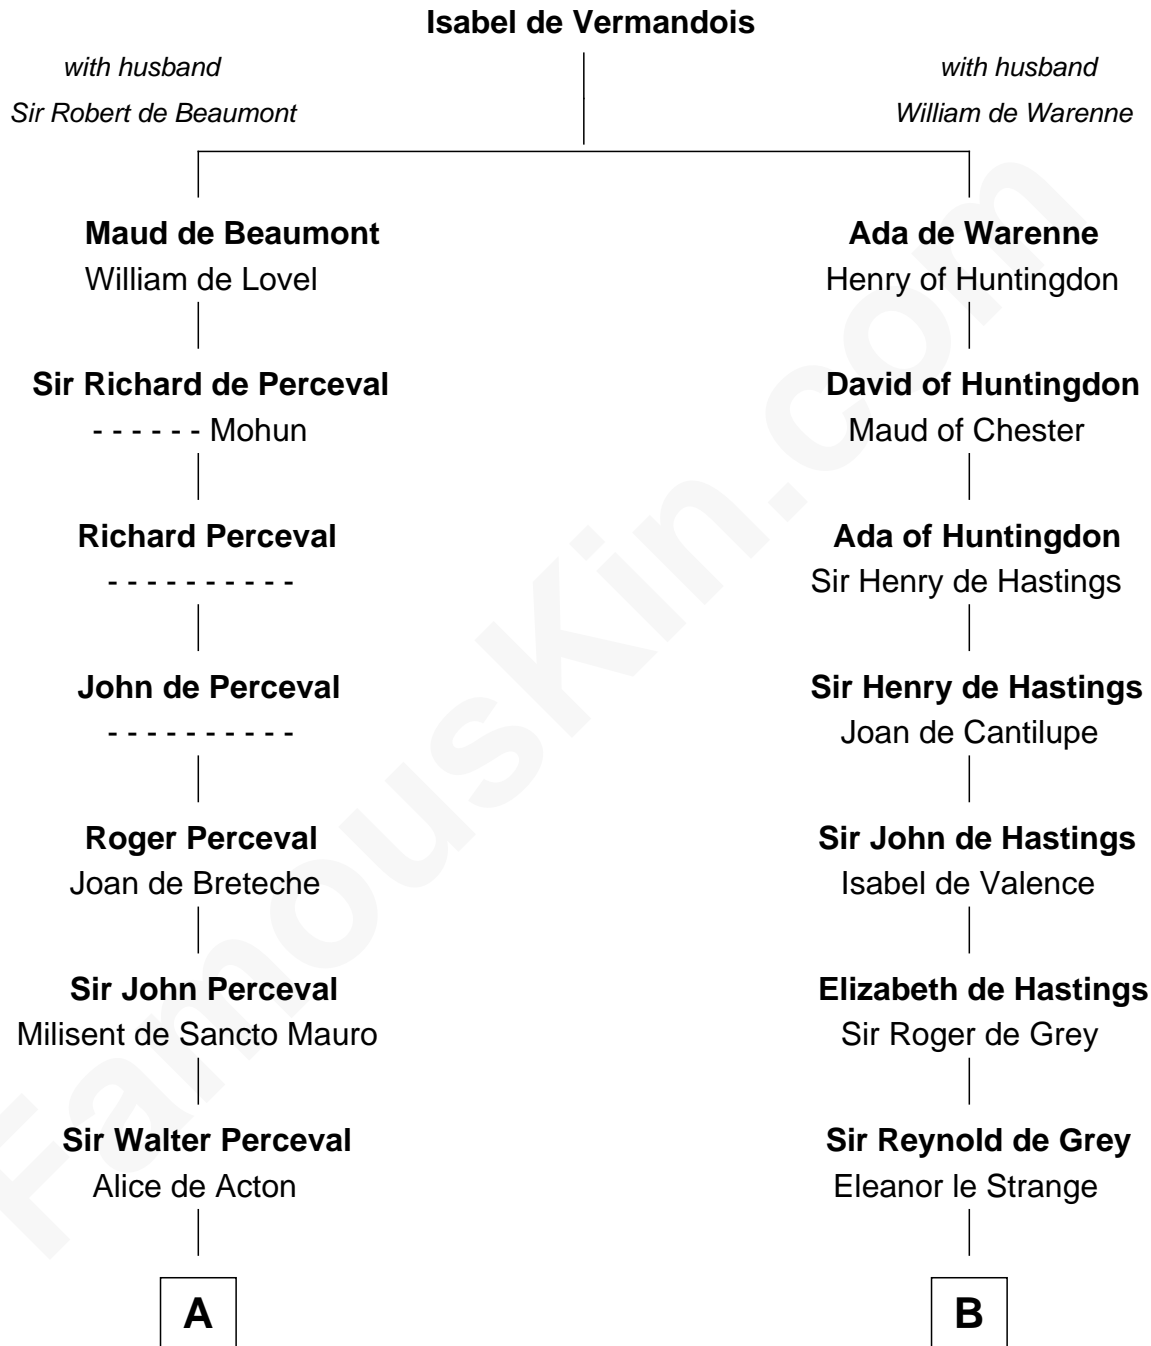

FamousKin.com Relationship Chart of

Herman Melville

Author of Moby Dick

19th cousin 2 times removed of

DeWitt Clinton

6th Governor of New York

C

Rev. Daniel Greenleaf

Elizabeth Gookin

Mercy Greenleaf

John Scollay

Priscilla Scollay

Thomas Melville

Allan Melville

Maria Gansevoort

Herman Melville

Author of Moby Dick

D

Charles Clinton

Elizabeth Denniston

Gen. James Clinton

Mary DeWitt

DeWitt Clinton

6th Governor of New York