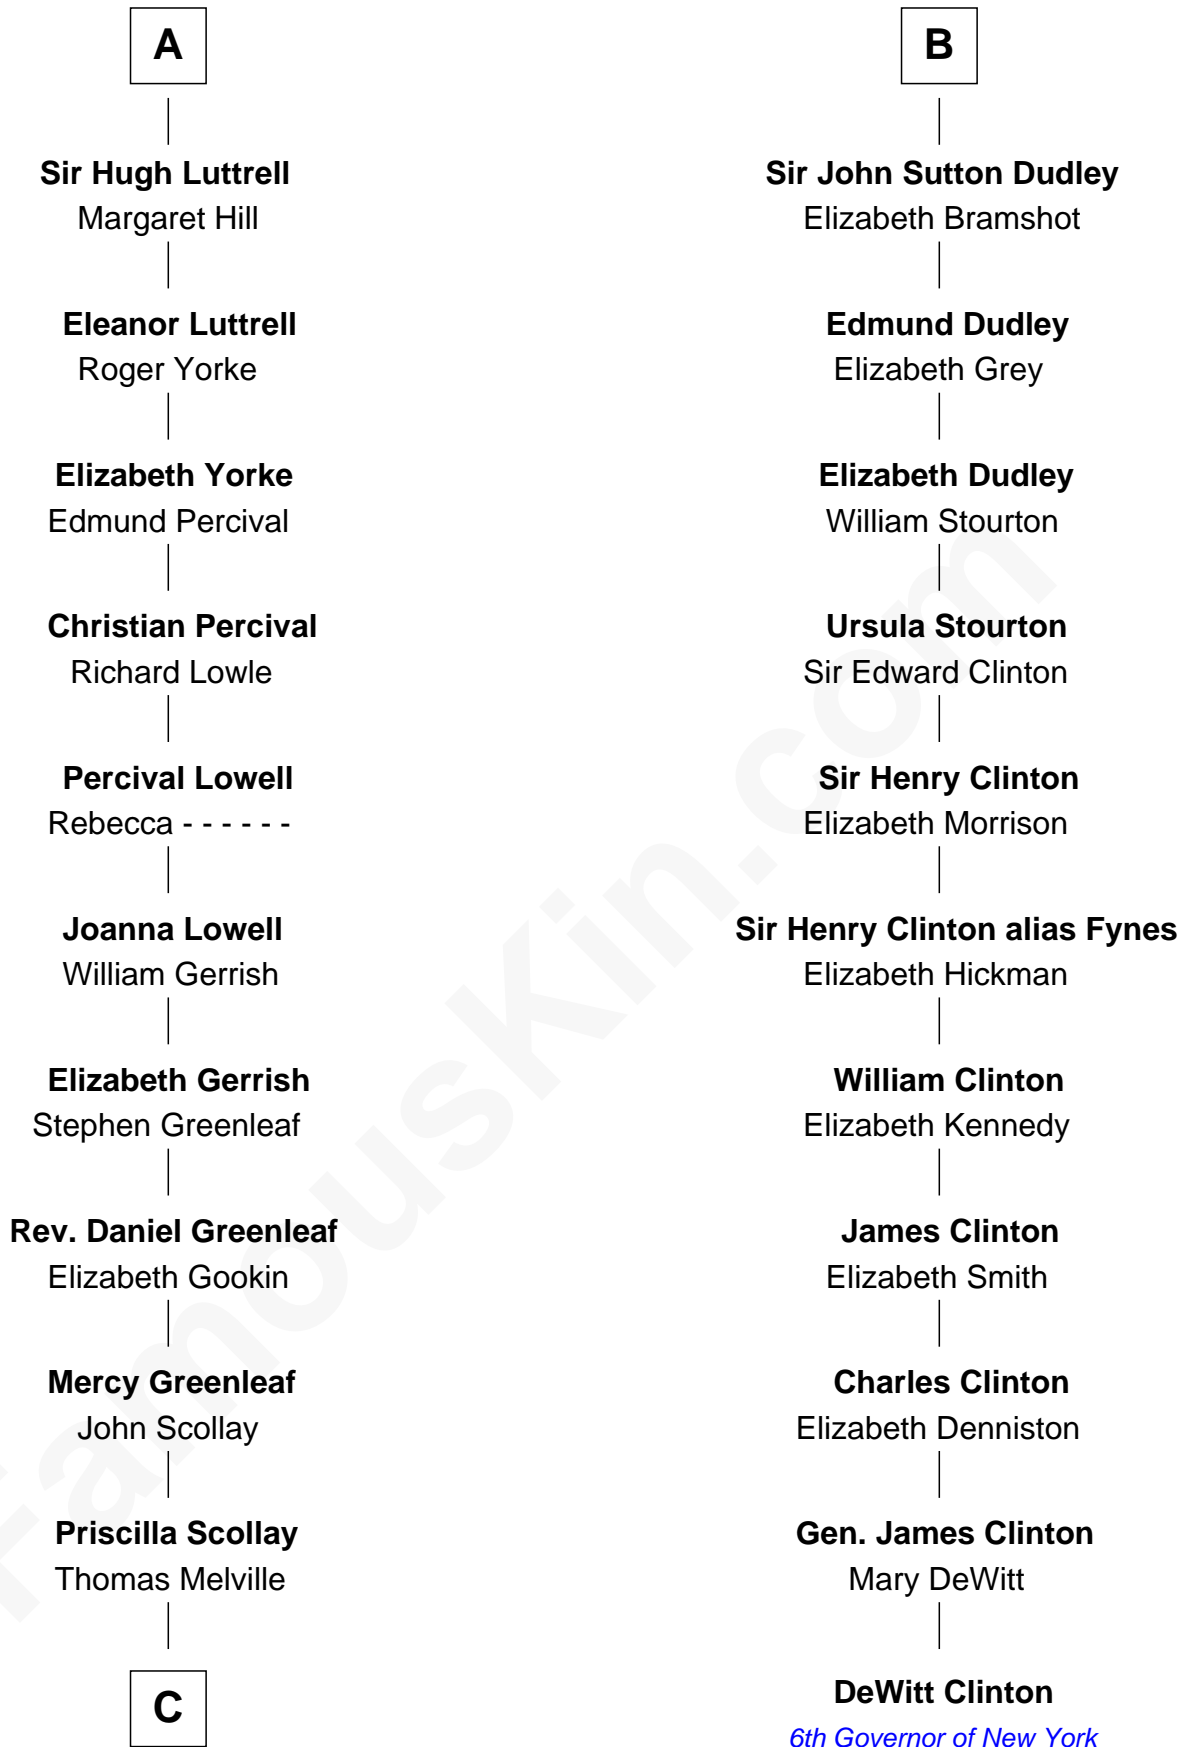

FamousKin.com Relationship Chart of

Herman Melville

Author of Moby Dick

17th cousin 1 time removed of

DeWitt Clinton

6th Governor of New York

Sir Hugh le Despencer

Aveline Basset

Sir John Sutton

Sir John Sutton

Constance Blount

Sir John Sutton

Elizabeth Berkeley

B

C

—
Allan Melville
Maria Gansevoort