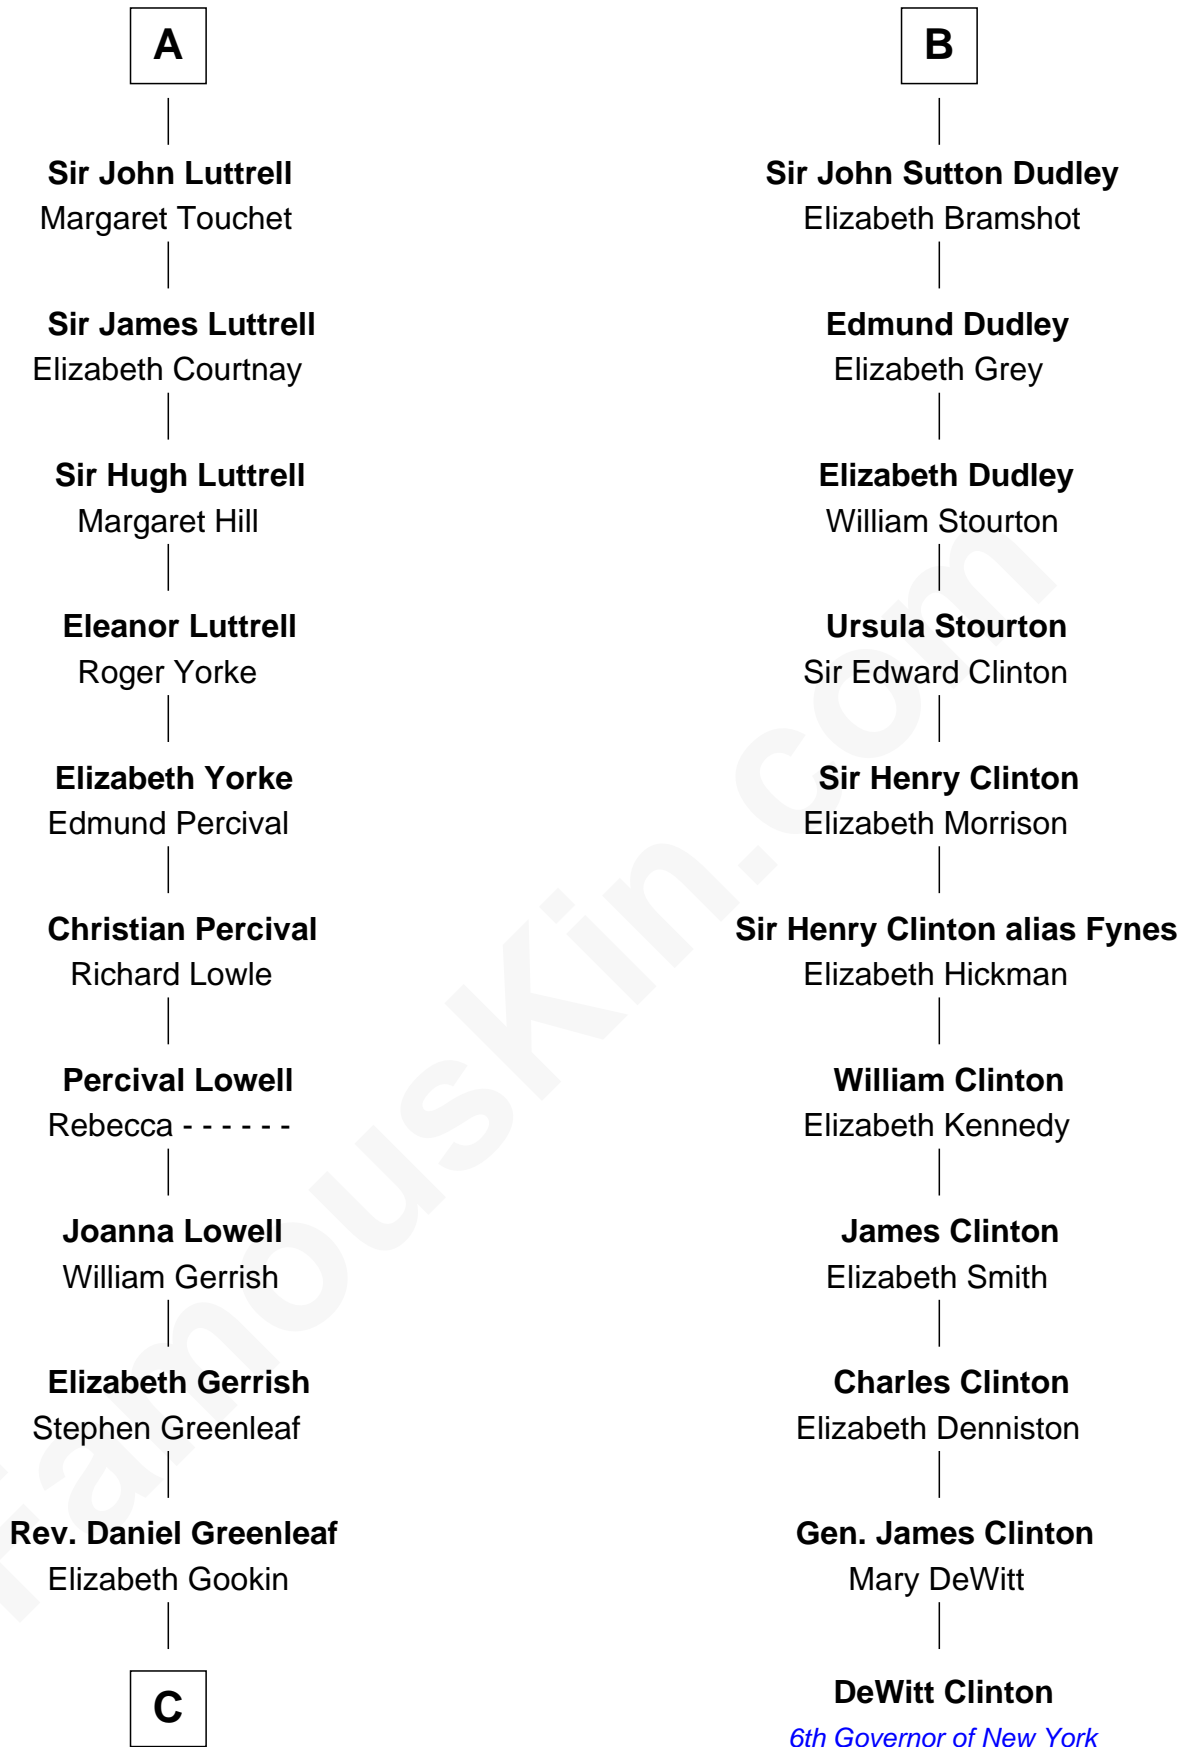

FamousKin.com Relationship Chart of

Herman Melville

Author of Moby Dick

17th cousin 3 times removed of

DeWitt Clinton

6th Governor of New York

C

—
Mercy Greenleaf