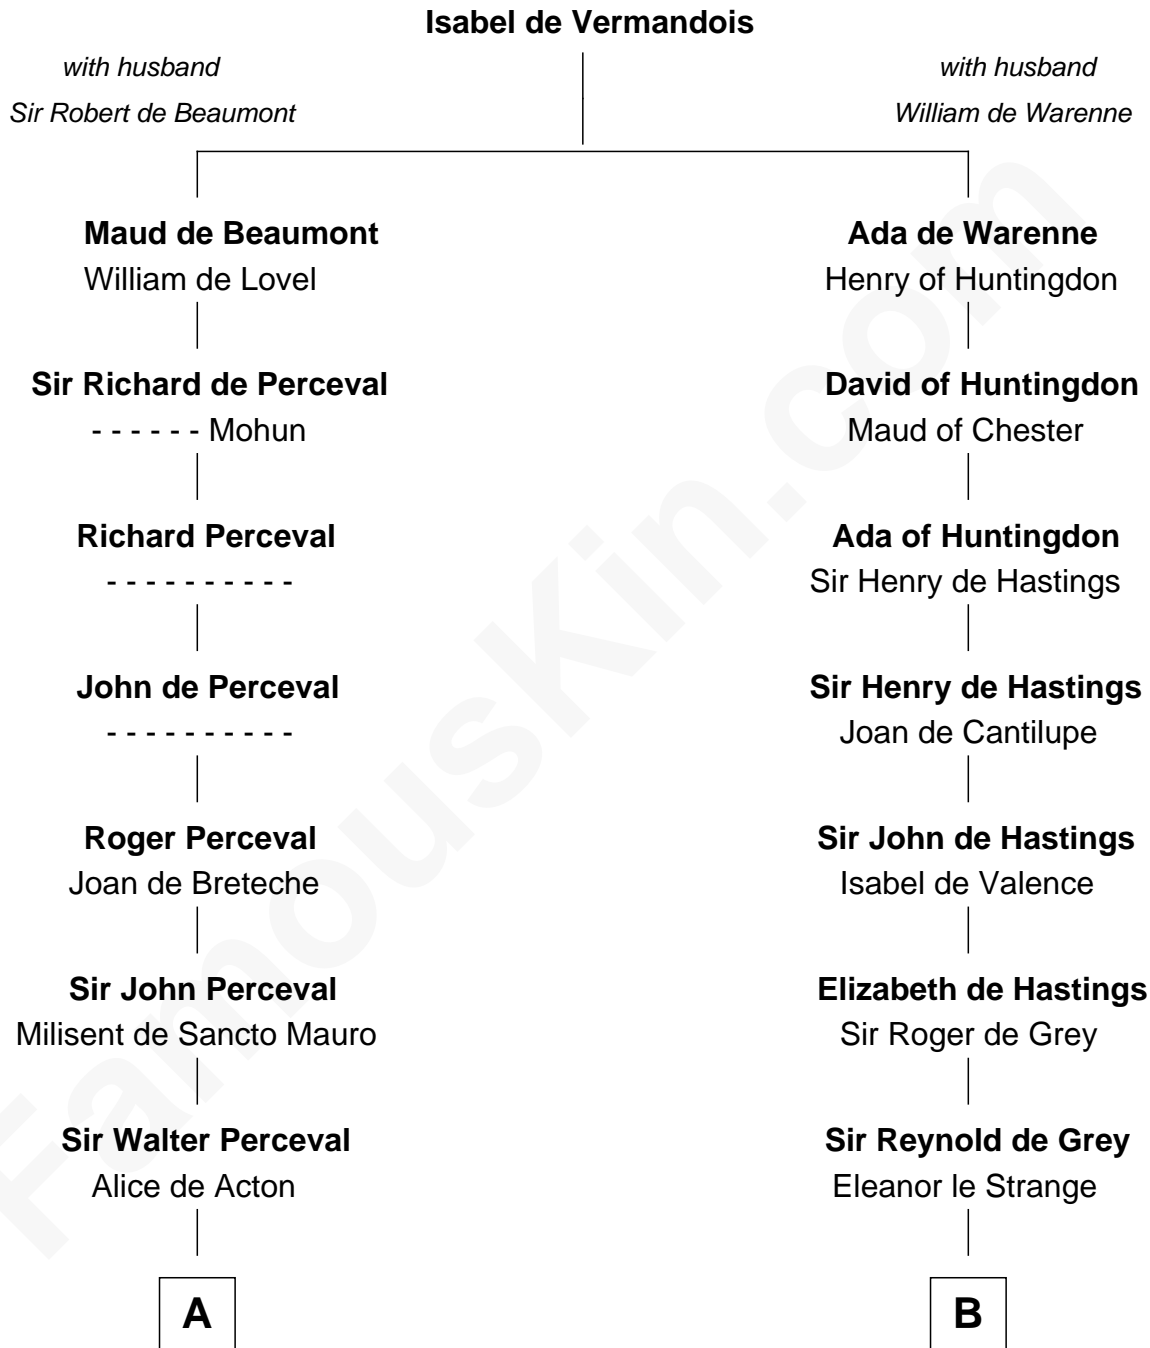

# FamousKin.com Relationship Chart of

**Herman Melville**

*Author of Moby Dick*

21st cousin of

**Lt. Gen. James Brudenell**

*Leader of the "Charge of the Light Brigade"*

**C**

**Rev. Daniel Greenleaf**

Elizabeth Gookin

**Mercy Greenleaf**

John Scollay

**Priscilla Scollay**

Thomas Melville

**Allan Melville**

Maria Gansevoort

**Herman Melville**

*Author of Moby Dick*

**D**

**Elizabeth Seymour**

Thomas Bruce

**Elizabeth Bruce**

George Brudenell

**Robert Brudenell**

Anne Bishopp