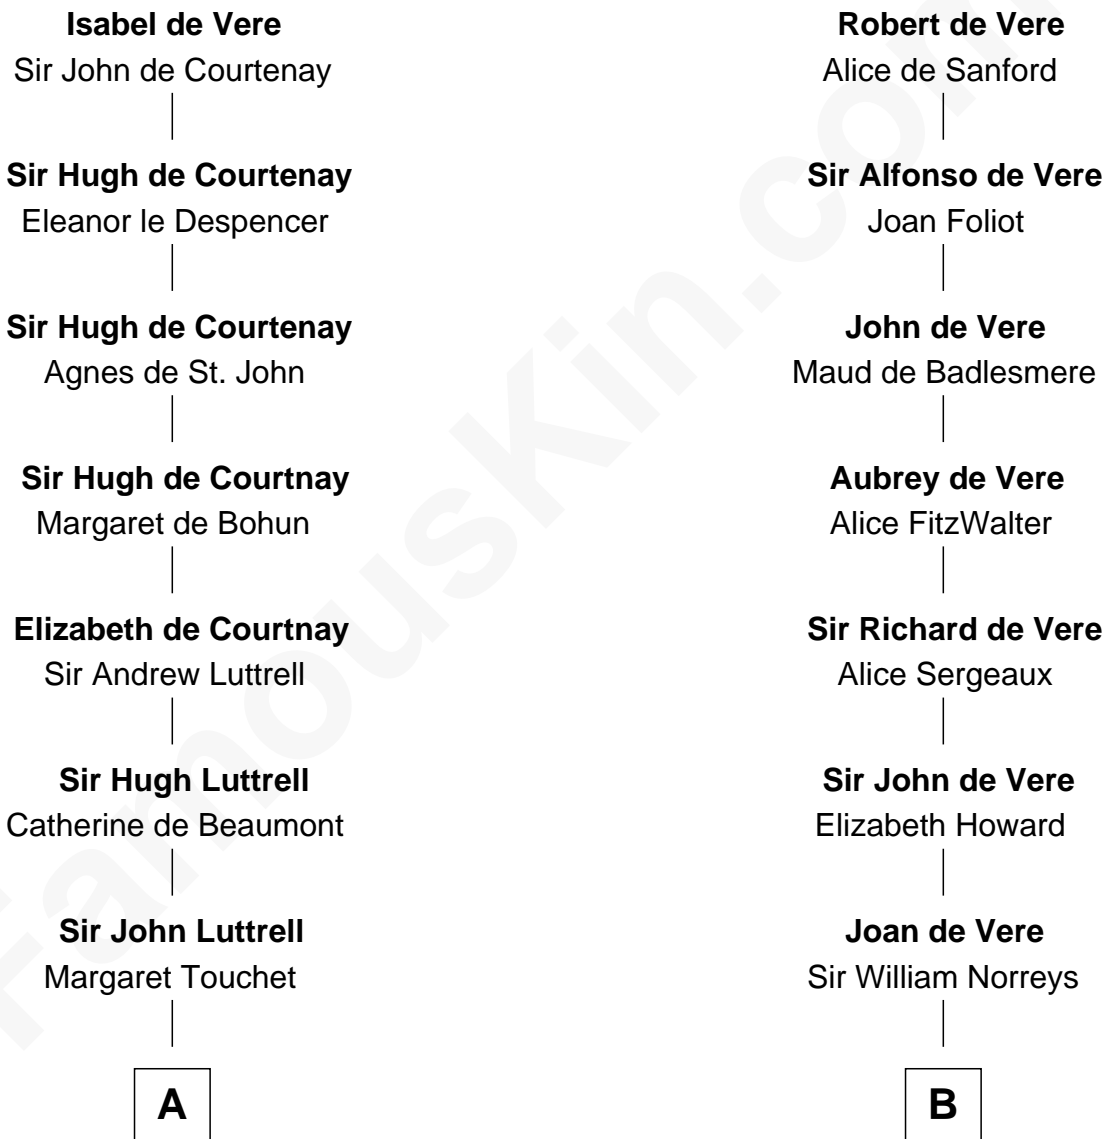

# FamousKin.com Relationship Chart of

**Herman Melville**

*Author of Moby Dick*

19th cousin 1 time removed of

**Alan Ladd**

*Movie Actor*

**Hugh de Vere**  
Hawise de Quincy

**C**

**Priscilla Scollay**  
Thomas Melville

**Allan Melville**  
Maria Gansevoort

**Herman Melville**  
*Author of Moby Dick*

**D**

**Nancy Shotwell**  
Alvaro Ladd

**Oscar F. Ladd**  
Julia Henrietta Meigs

**Alan Harwood Ladd**  
Selina Raleigh