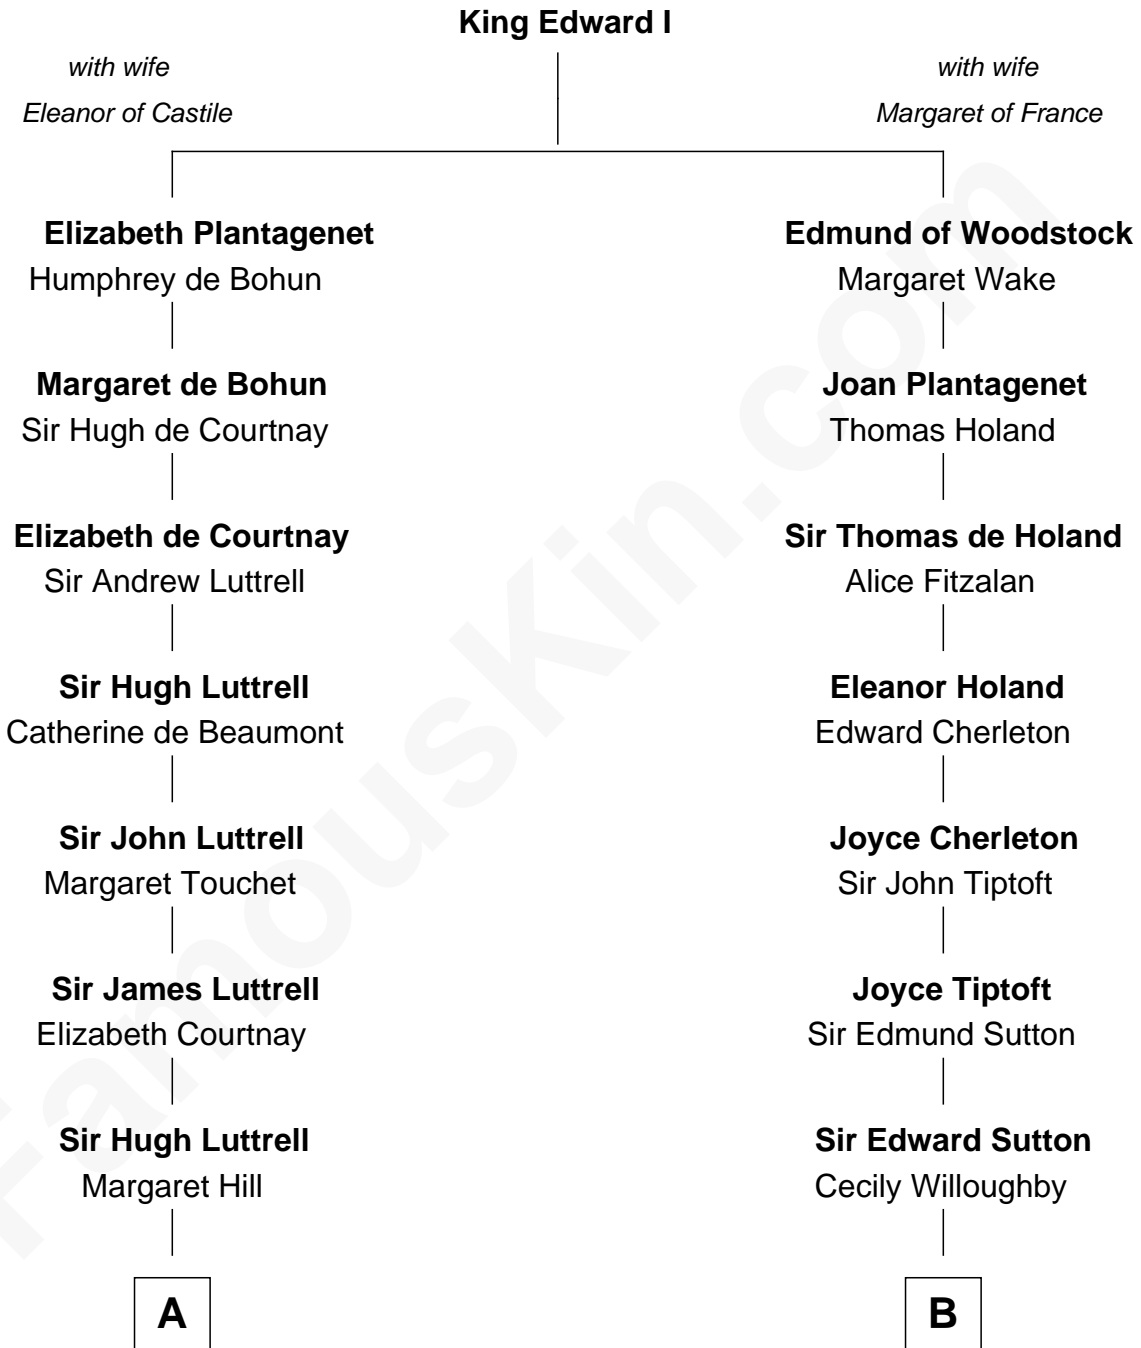

FamousKin.com Relationship Chart of

Herman Melville

Author of Moby Dick

17th cousin 4 times removed of

George Hamilton

TV and Movie Actor

C

William C. Gilman

Mary Ann Stevens

George C. Gilman

Elizabeth Melissa Lane

Lillian C. Gilman

Harry Fuller Hamilton

George William Hamilton

Anne Lucille Stevens

George Hamilton