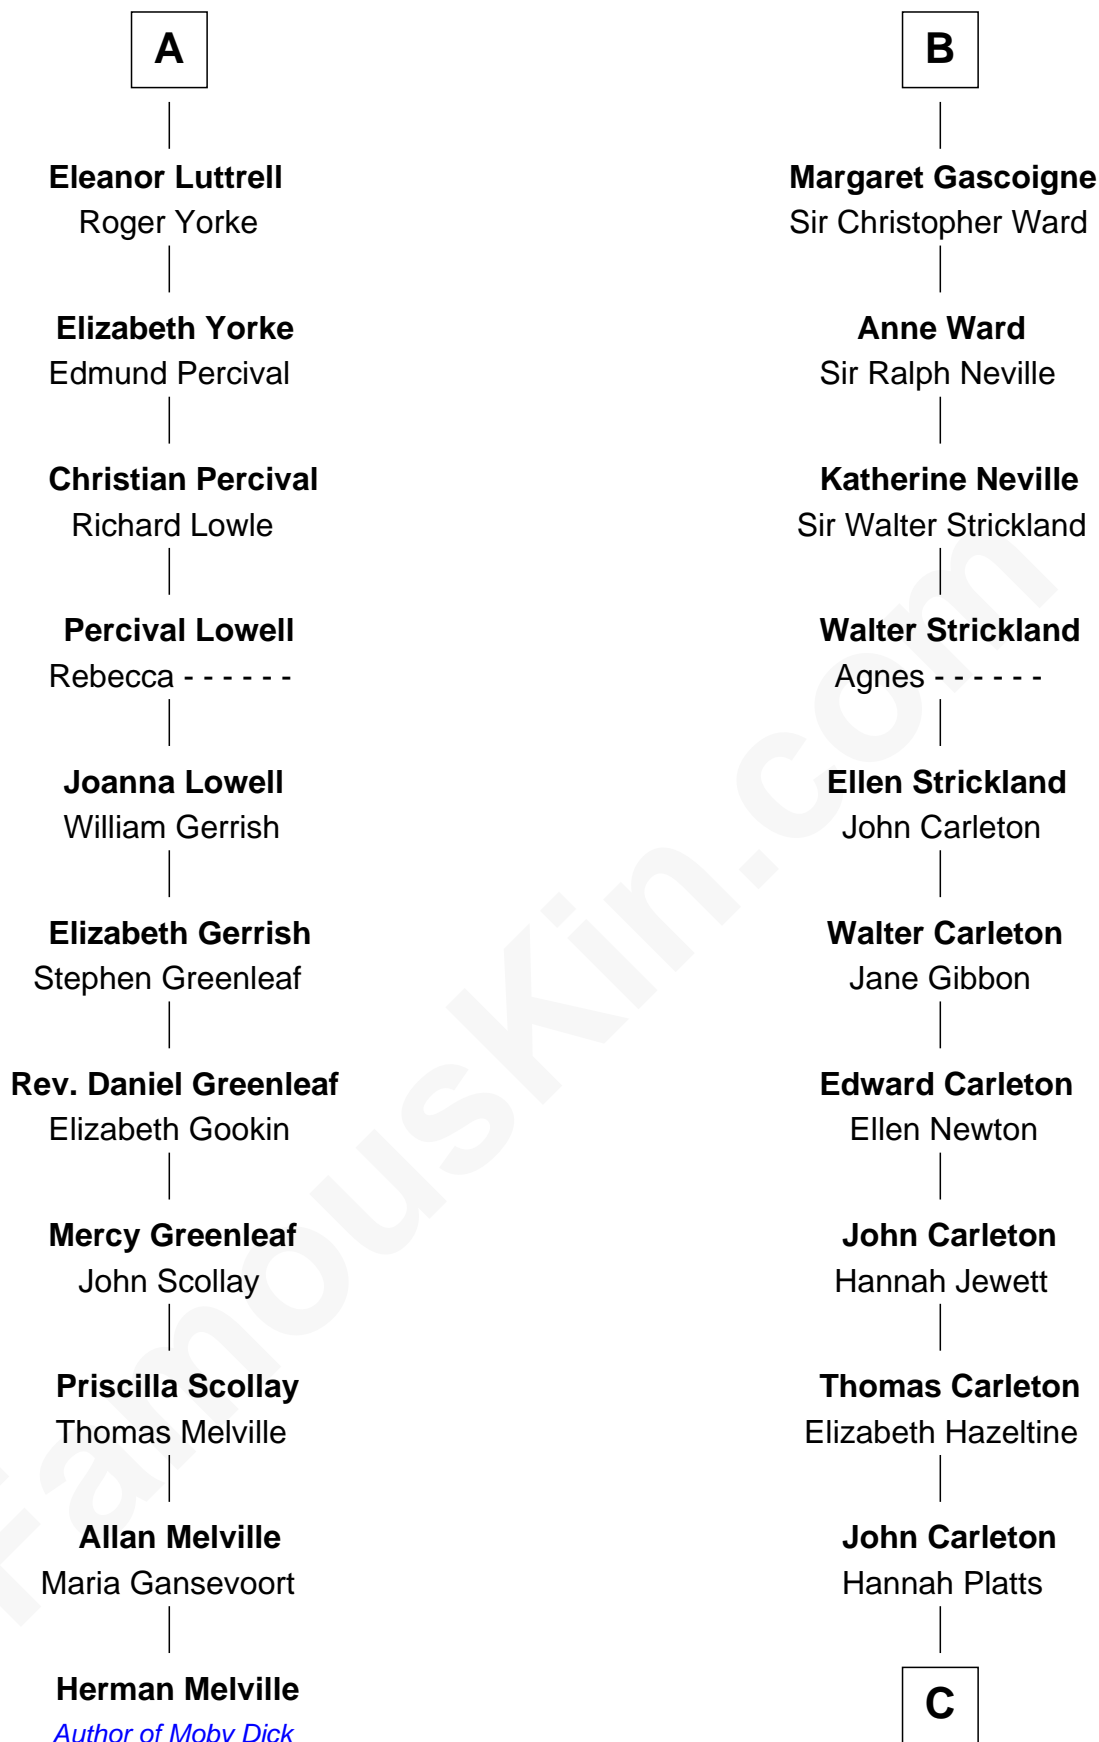

FamousKin.com Relationship Chart of

Herman Melville

Author of Moby Dick

17th cousin 3 times removed of

Charles A. Pillsbury

Co-Founder of C.A. Pillsbury Co.

C

—
Moses Carleton
Margaret Sprake

—
Henry Carleton
Polly Greeley

—
Margaret Sprague Carleton
George Alfred Pillsbury

—
Charles A. Pillsbury
Co-Founder of C.A. Pillsbury Co.

FamousKin.com