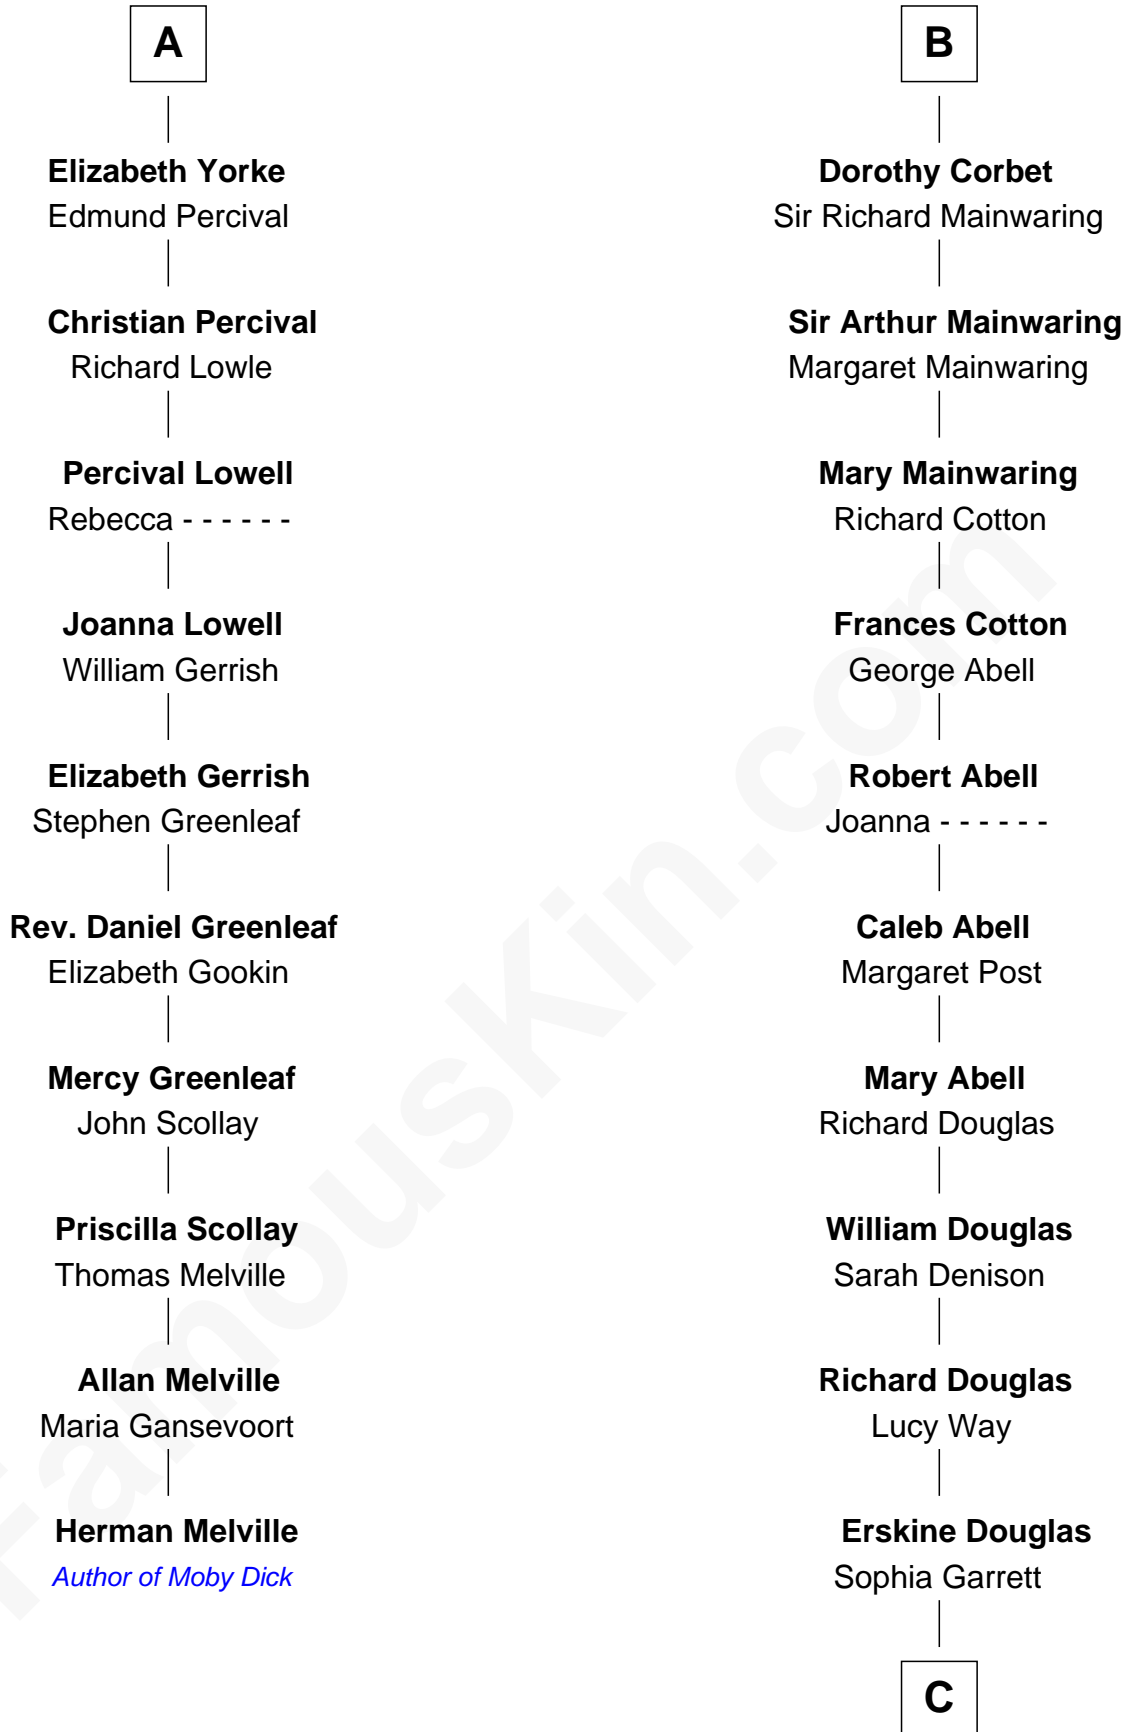

FamousKin.com Relationship Chart of

Herman Melville

Author of Moby Dick

16th cousin 5 times removed of

Illeana Douglas

TV and Movie Actress

Humphrey de Bohun

Elizabeth Plantagenet

C

Emma Jane Douglas

Col. George Taliaferro Shackelford

Lena Priscilla Shackelford

Edouard Gregory Hesselberg

Melvyn Edouard Hesselberg

Rosalind Hightower

Gregory Hesselberg