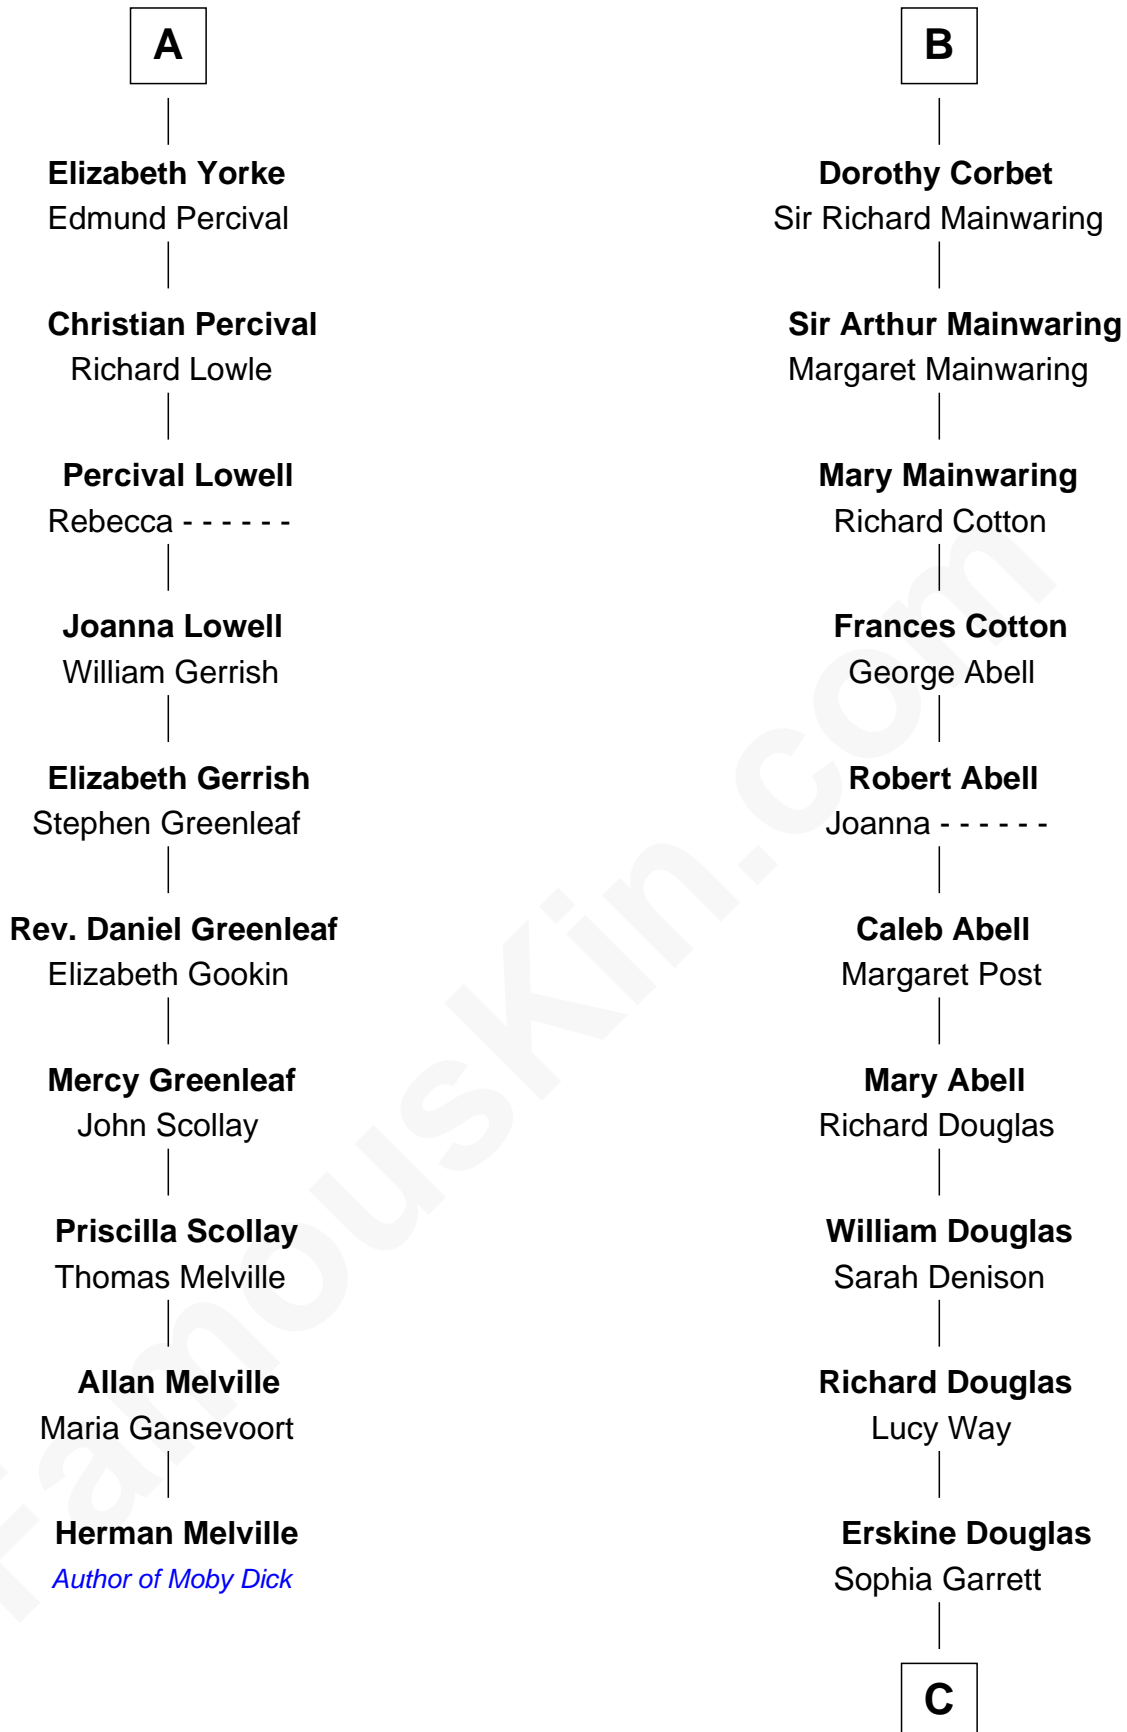

FamousKin.com Relationship Chart of

Herman Melville

Author of Moby Dick

16th cousin 3 times removed of

Melvyn Douglas

Movie Actor

Humphrey de Bohun

Elizabeth Plantagenet

C

Emma Jane Douglas

Col. George Taliaferro Shackelford

Lena Priscilla Shackelford

Edouard Gregory Hesselberg

Melvyn Douglas

Movie Actor

FamousKin.com