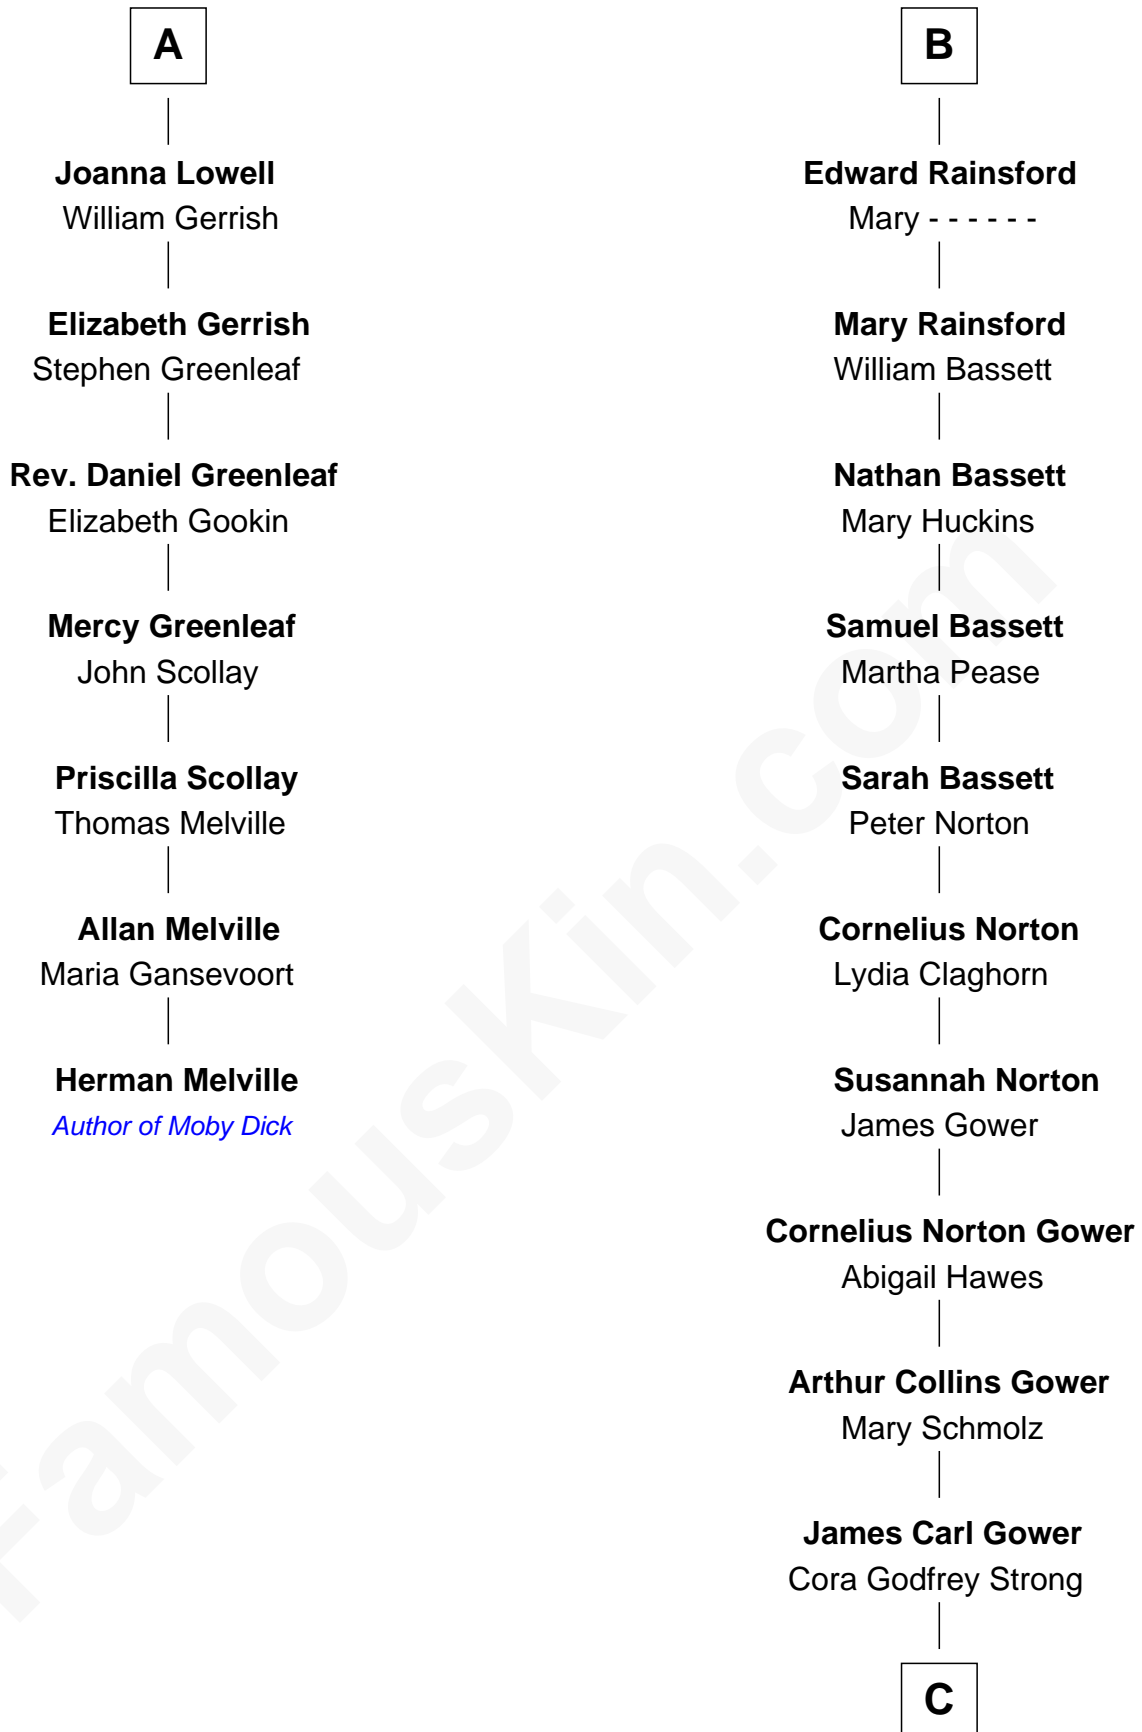

FamousKin.com Relationship Chart of

Herman Melville

Author of Moby Dick

13th cousin 6 times removed of

Sarah Palin

9th Governor of Alaska

Sir Walter Hungerford

Katherine Peverell

Elizabeth Hungerford

Sir Philip Courtenay

Elizabeth Courtnay

Sir James Luttrell

Sir Hugh Luttrell

Margaret Hill

Eleanor Luttrell

Roger Yorke

Margaret Botreaux

Eleanor Hungerford

Sir John White

Robert White

Margaret Gainsford

Margaret White

John Kirton

Stephen Kirton

Margaret Offley

Thomas Kirton

Mary Sadler

Mary Kirton

Robert Rainsford

B

C

—
Helen Louise Gower
Clement James Sheeran