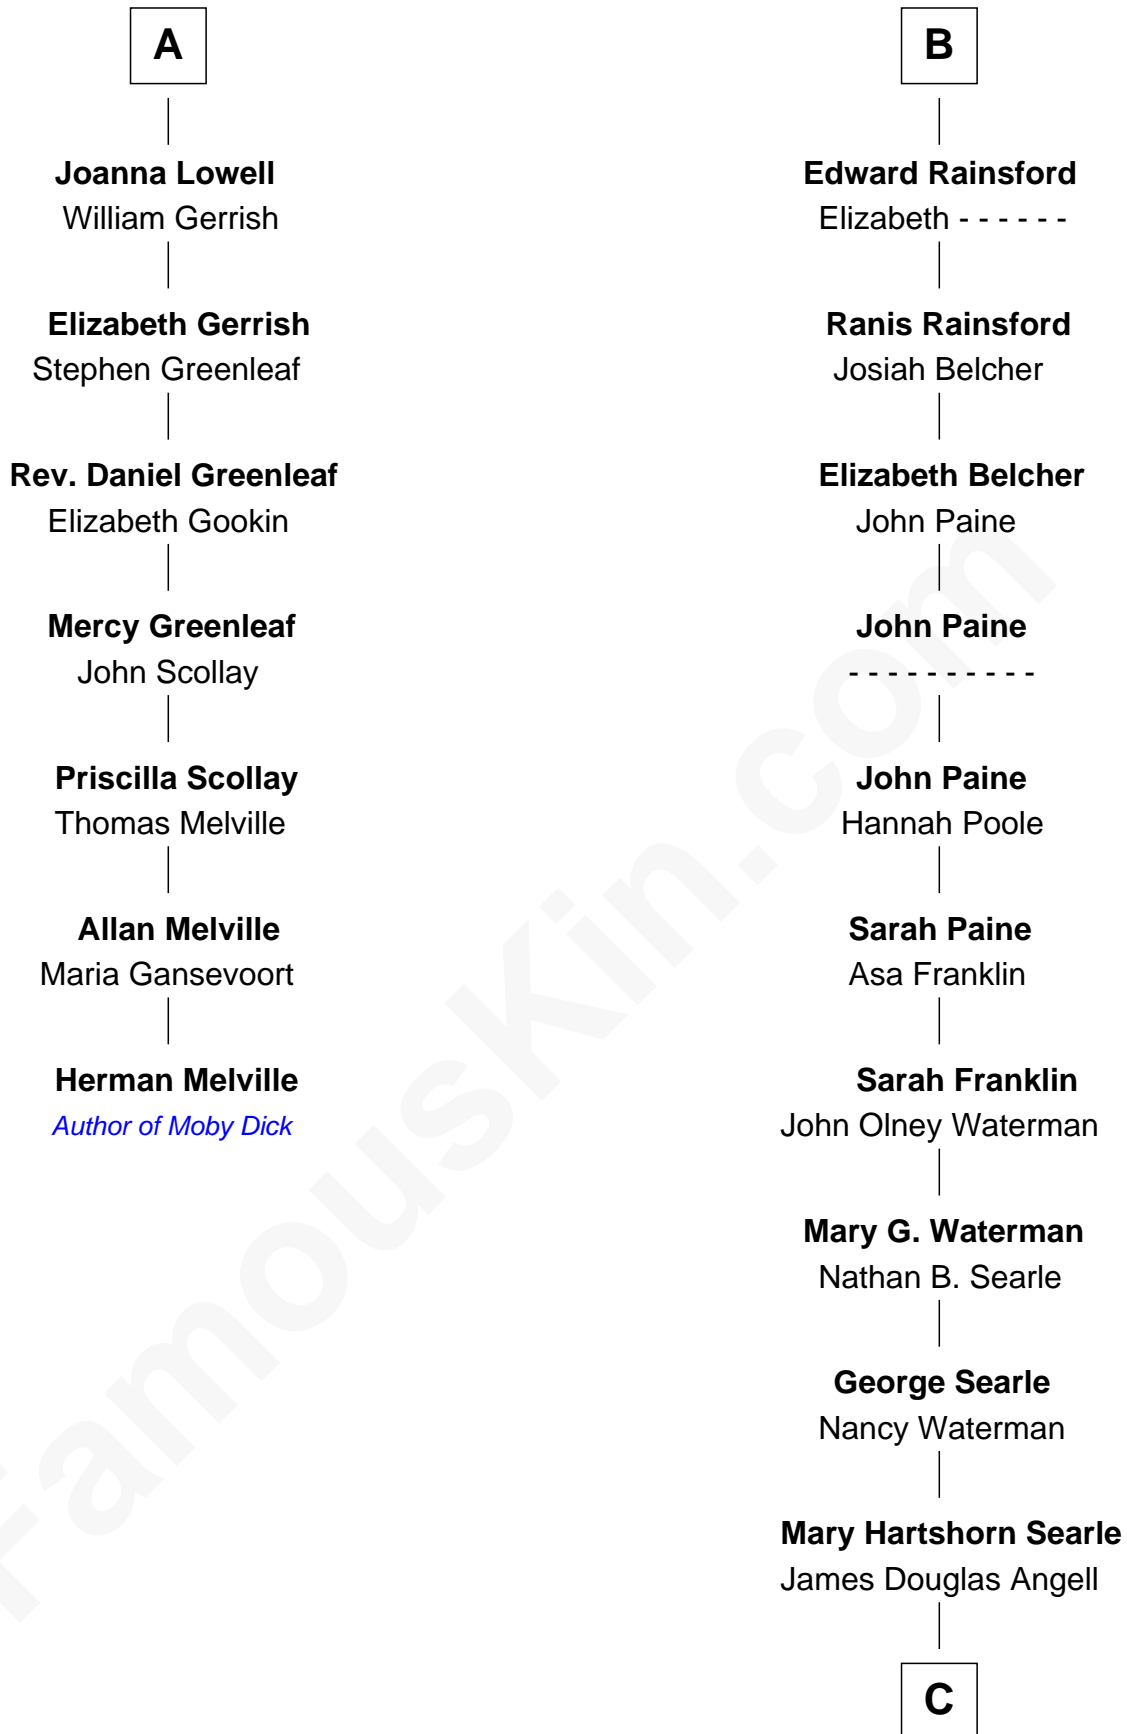

FamousKin.com Relationship Chart of

Herman Melville

Author of Moby Dick

13th cousin 6 times removed of

David Angell

TV Producer - 9/11 Victim

Sir Walter Hungerford

Katherine Peverell

Elizabeth Hungerford

Sir Philip Courtenay

Elizabeth Courtnay

Sir James Luttrell

Sir Hugh Luttrell

Margaret Hill

Eleanor Luttrell

Roger Yorke

Margaret Botreaux

Eleanor Hungerford

Sir John White

Robert White

Margaret Gainsford

Margaret White

John Kirton

Stephen Kirton

Margaret Offley

Thomas Kirton

Mary Sadler

Mary Kirton

Robert Rainsford

B

C

Harris Marion Angell