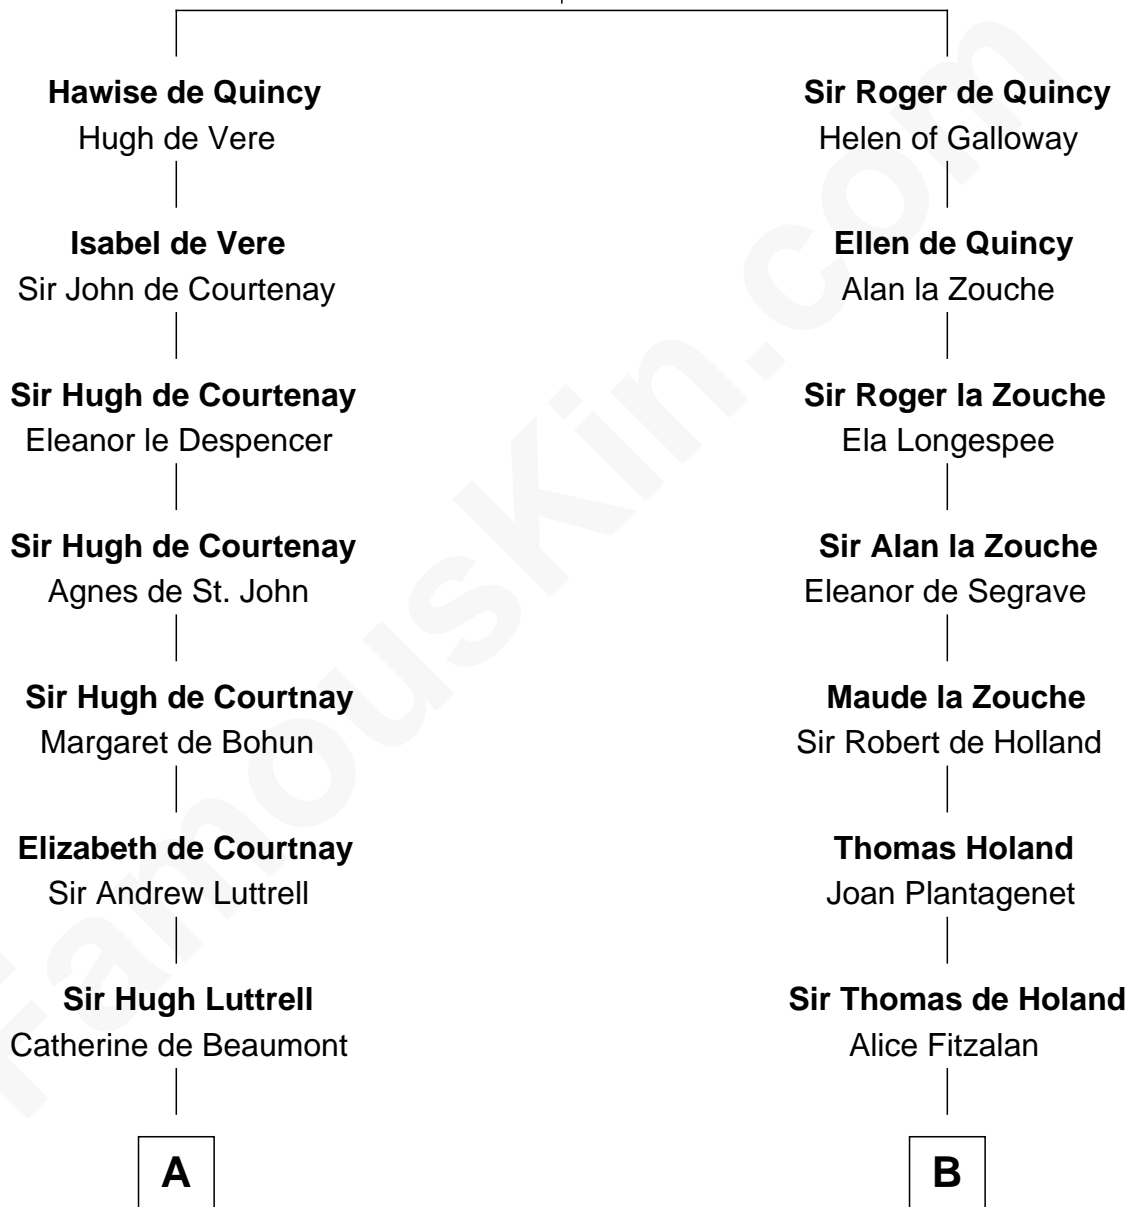

# FamousKin.com Relationship Chart of

**Herman Melville**

*Author of Moby Dick*

20th cousin 1 time removed of

**Alexander Hamilton**

*1st U.S. Secretary of the Treasury*

**Saher de Quincy**  
Margaret de Beaumont

**C**

**Mercy Greenleaf**

John Scollay

**Priscilla Scollay**

Thomas Melville

**Allan Melville**

Maria Gansevoort

**Herman Melville**