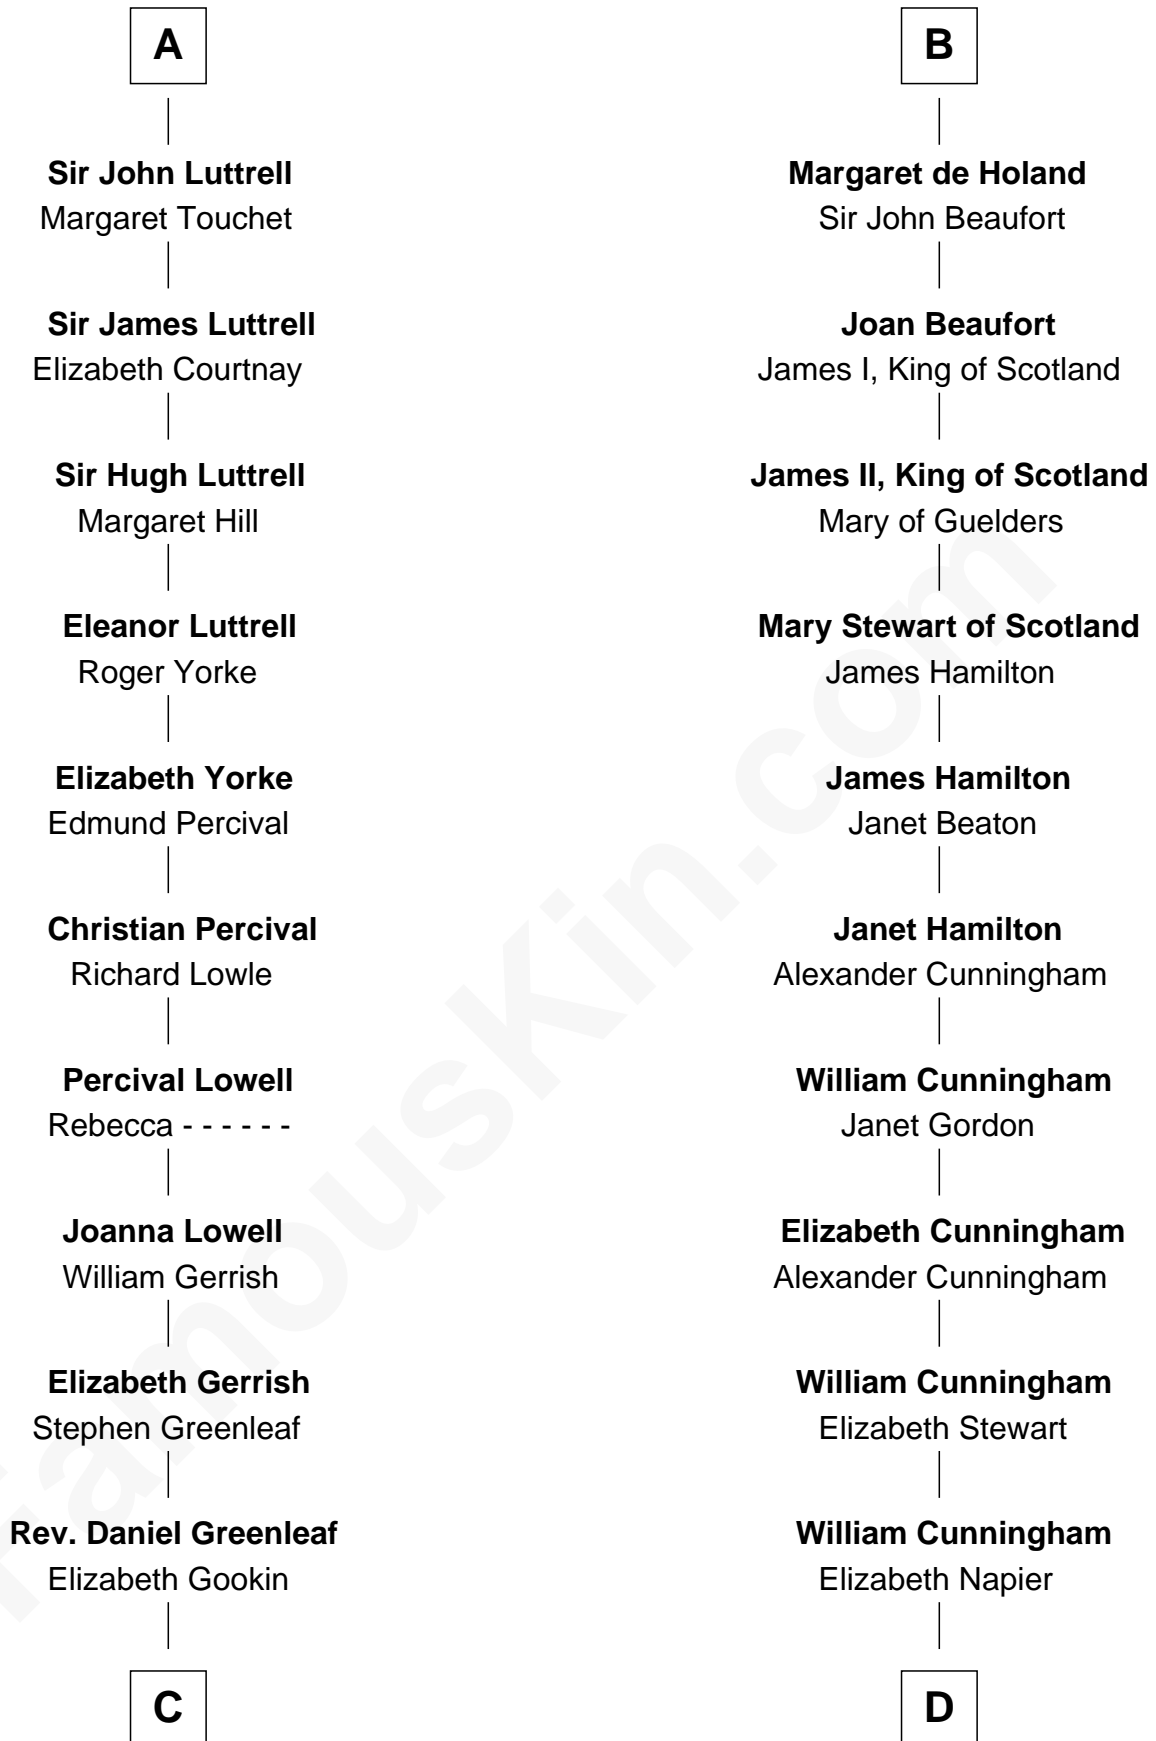

# FamousKin.com Relationship Chart of

**Herman Melville**

*Author of Moby Dick*

20th cousin 1 time removed of

**Alexander Hamilton**

*1st U.S. Secretary of the Treasury*

**Saher de Quincy**  
Margaret de Beaumont

**C**

**Mercy Greenleaf**

John Scollay

**Priscilla Scollay**

Thomas Melville

**Allan Melville**

Maria Gansevoort

**Herman Melville**