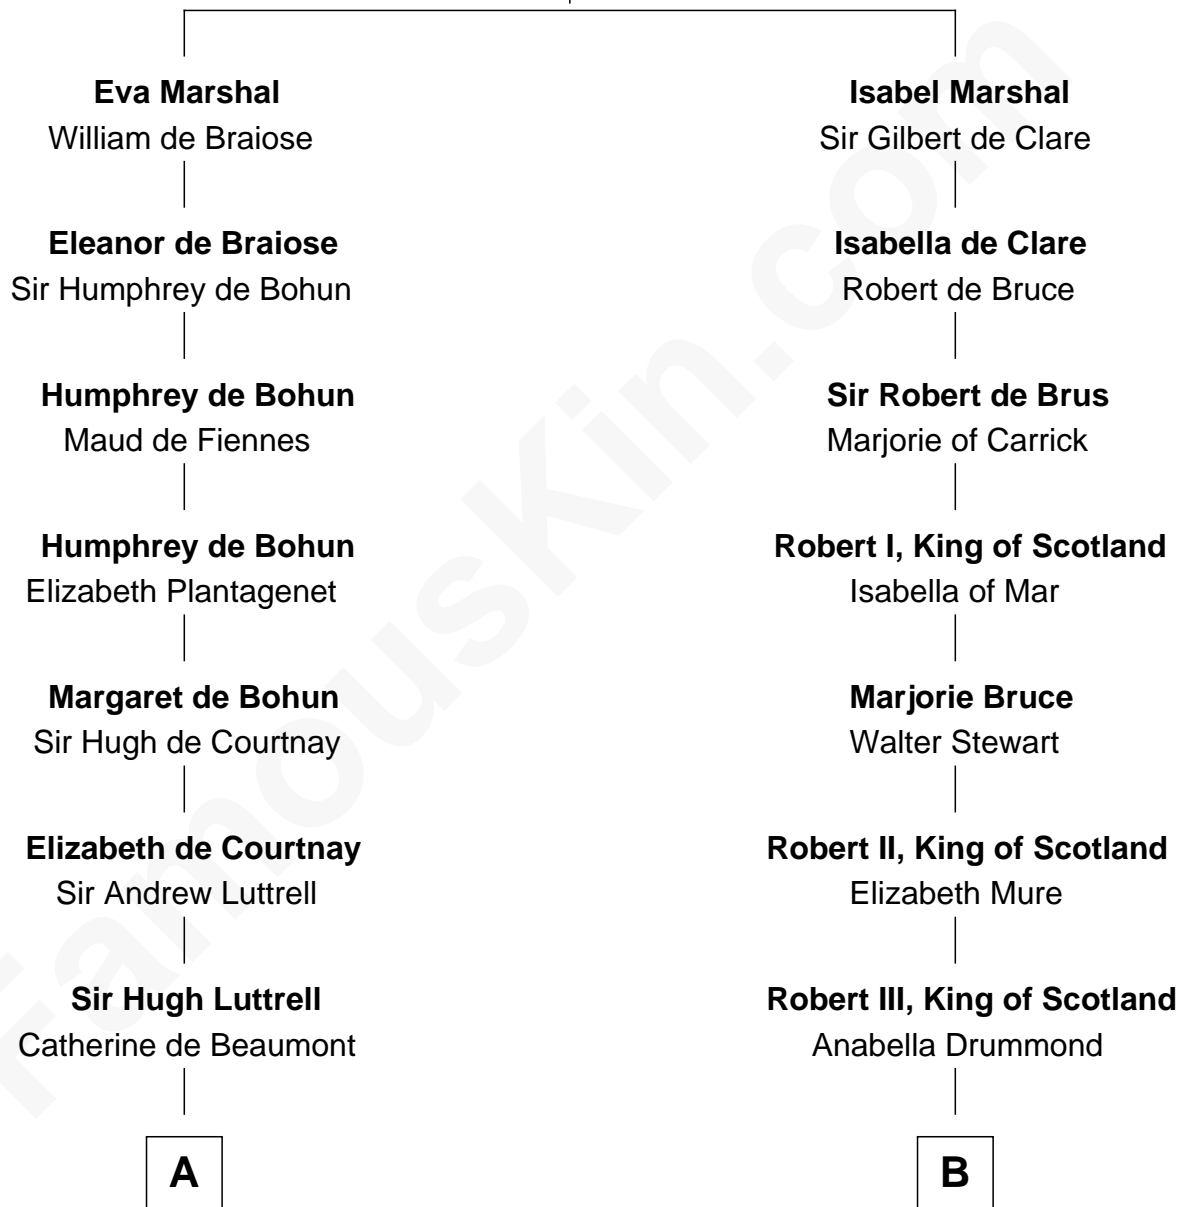

# FamousKin.com Relationship Chart of

**Herman Melville**

*Author of Moby Dick*

20th cousin of

**Alexander Hamilton**

*1st U.S. Secretary of the Treasury*

**Sir William Marshal**

Isabel de Clare

**C**

**Mercy Greenleaf**

John Scollay

**Priscilla Scollay**

Thomas Melville

**Allan Melville**

Maria Gansevoort

**Herman Melville**