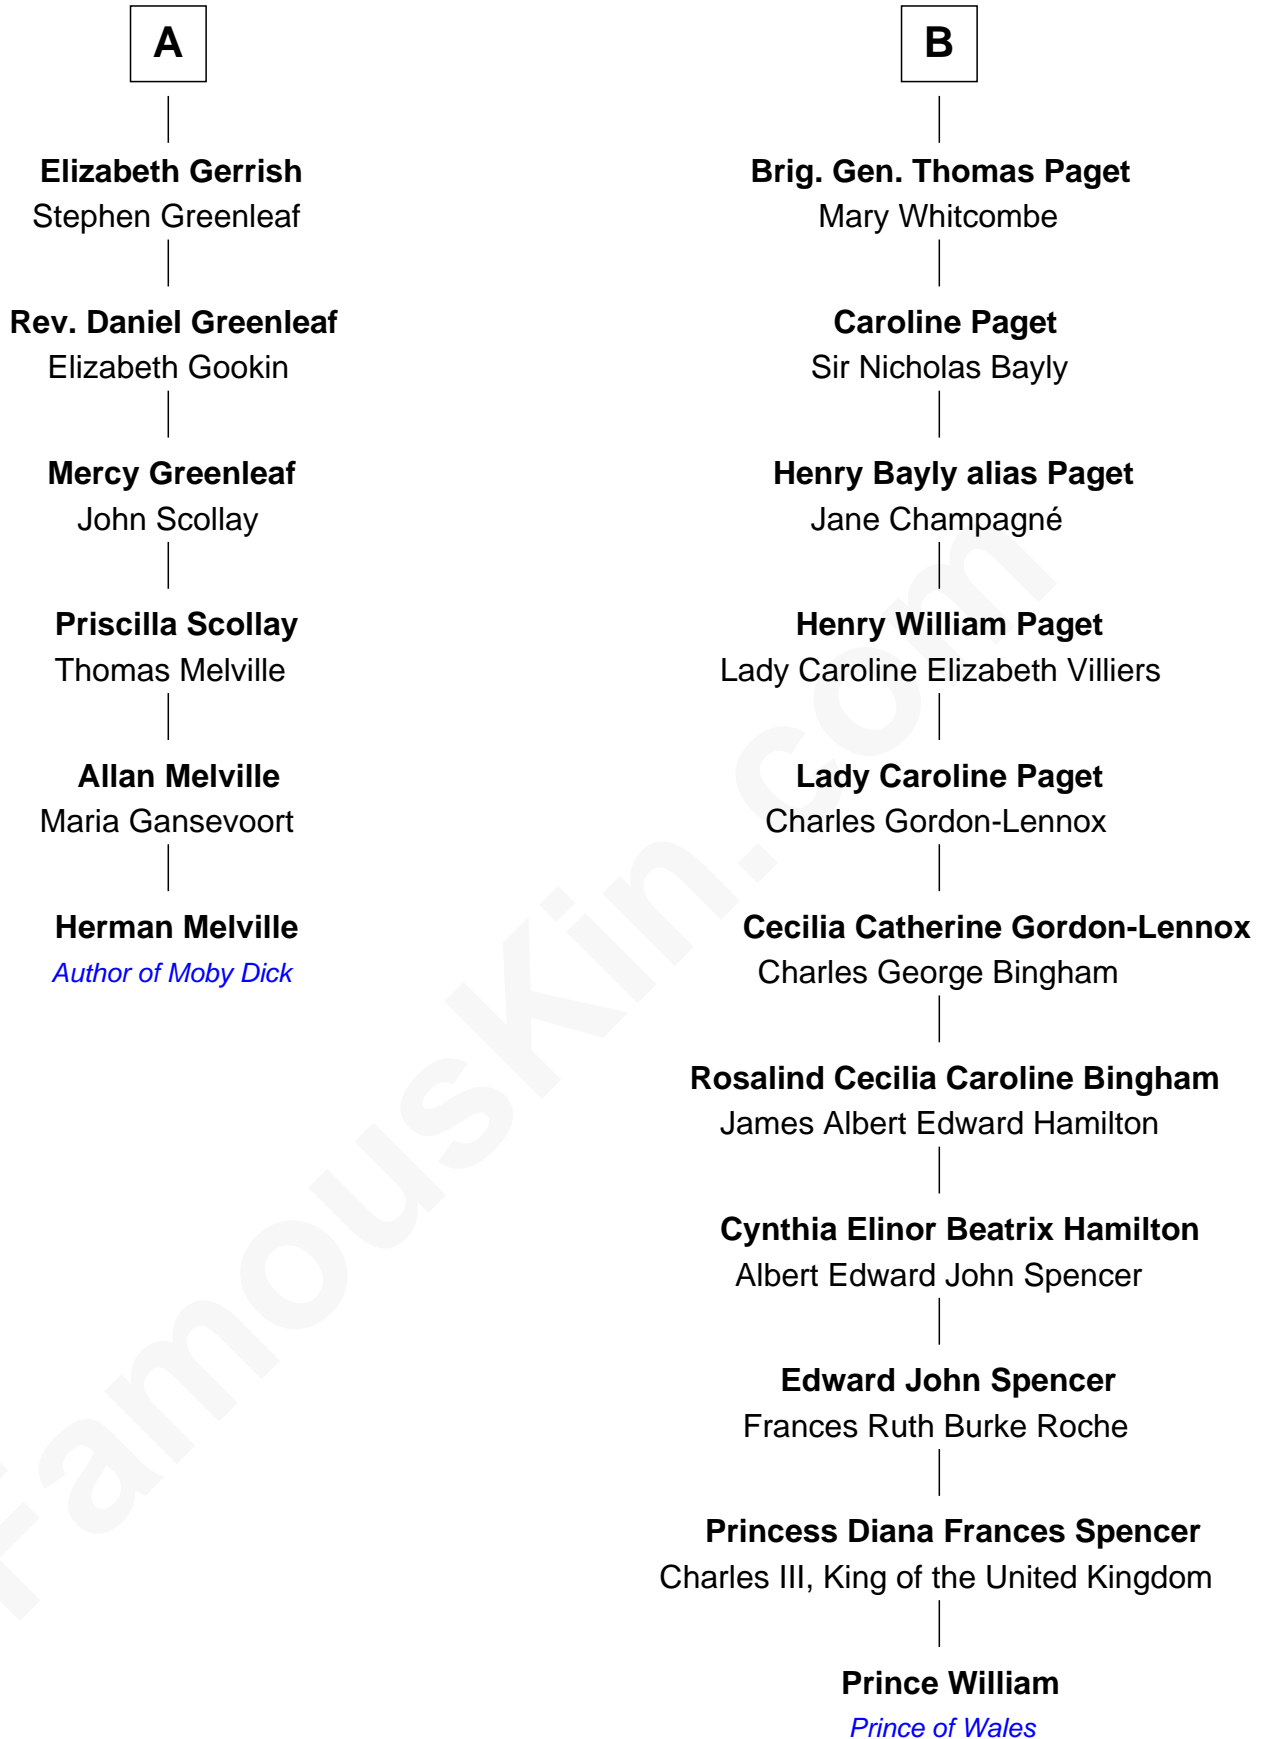

William photo by [InSapphoWeTrust](#) [(CC BY-SA 2.0)](#)