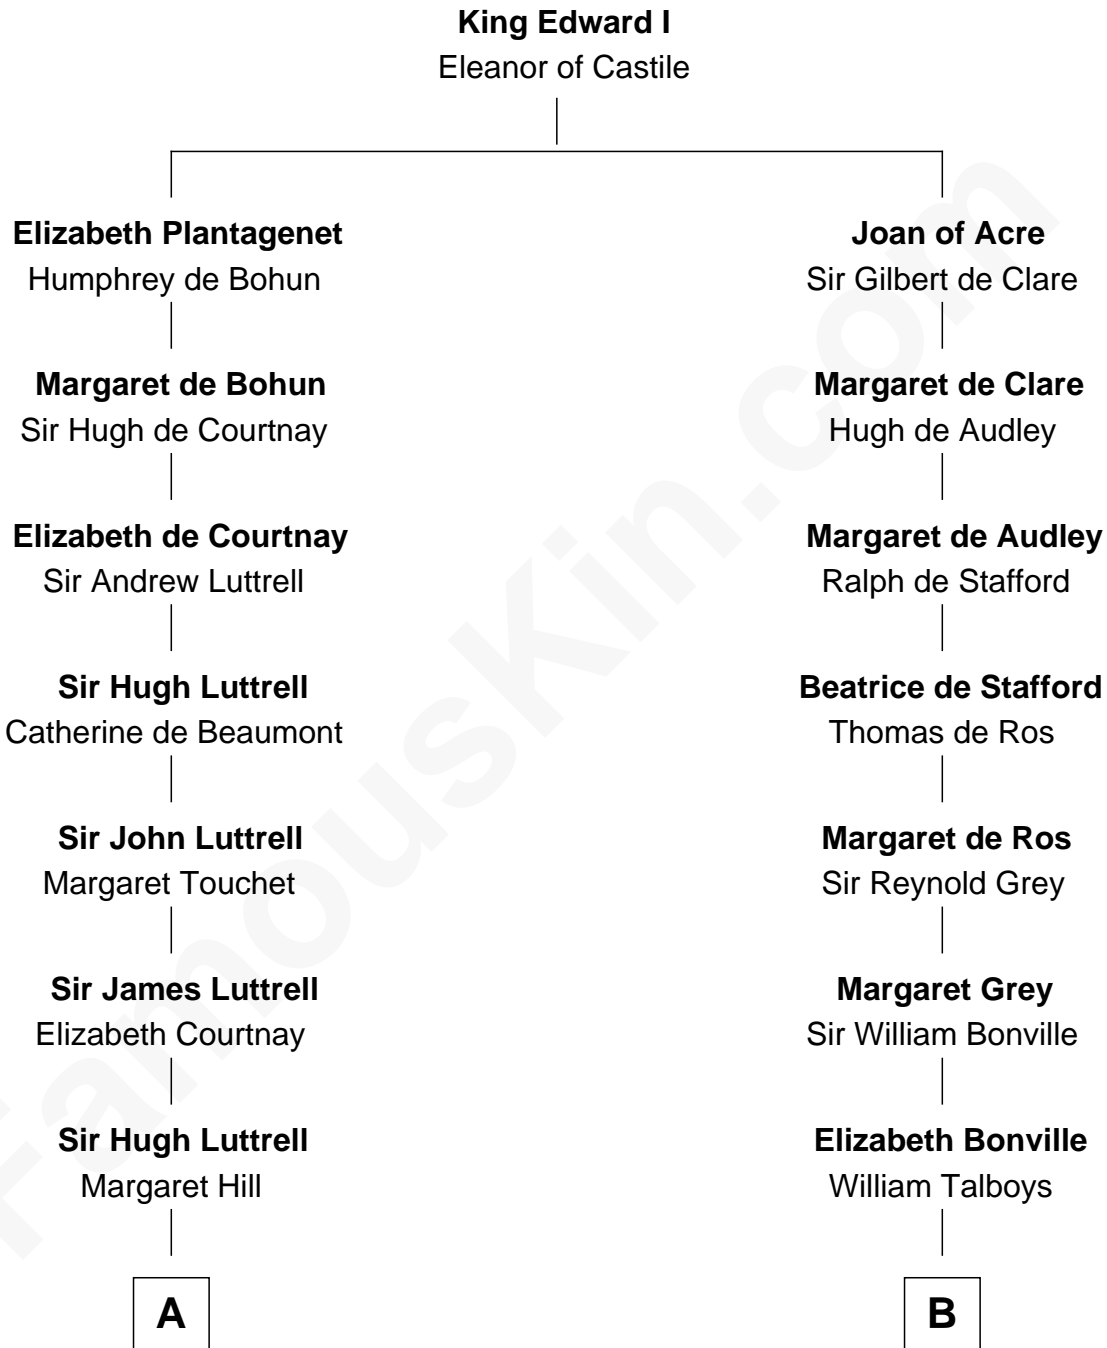

FamousKin.com Relationship Chart of

Herman Melville

Author of Moby Dick

17th cousin 2 times removed of

William Rufus Day

36th U.S. Secretary of State

C

—
Rufus Paine Spalding

Lucretia A. Swift

—
Emily Swift Spalding

Luther Day

—
William Rufus Day

36th U.S. Secretary of State

FamousKin.com