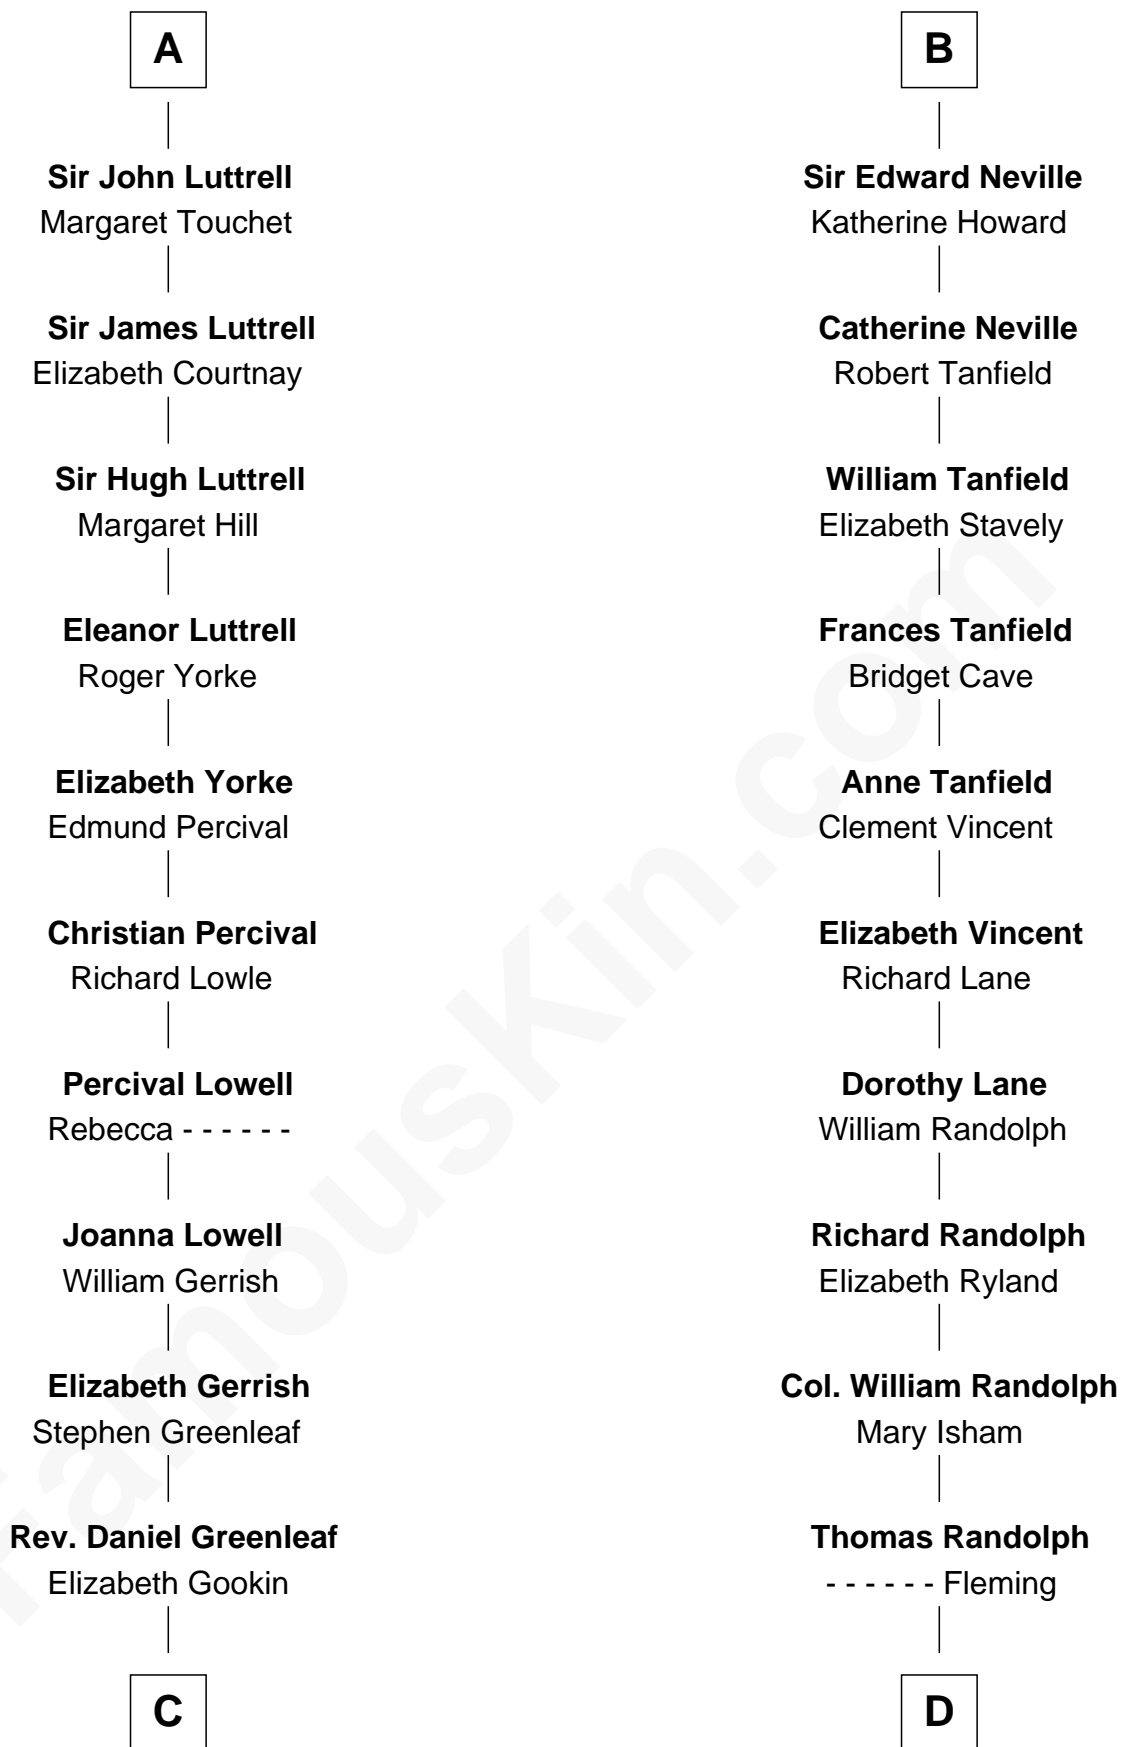

# FamousKin.com Relationship Chart of

**Herman Melville**

*Author of Moby Dick*

19th cousin 1 time removed of

**John Marshall**

*4th Chief Justice of the U.S. Supreme Court*

**C**

**Mercy Greenleaf**