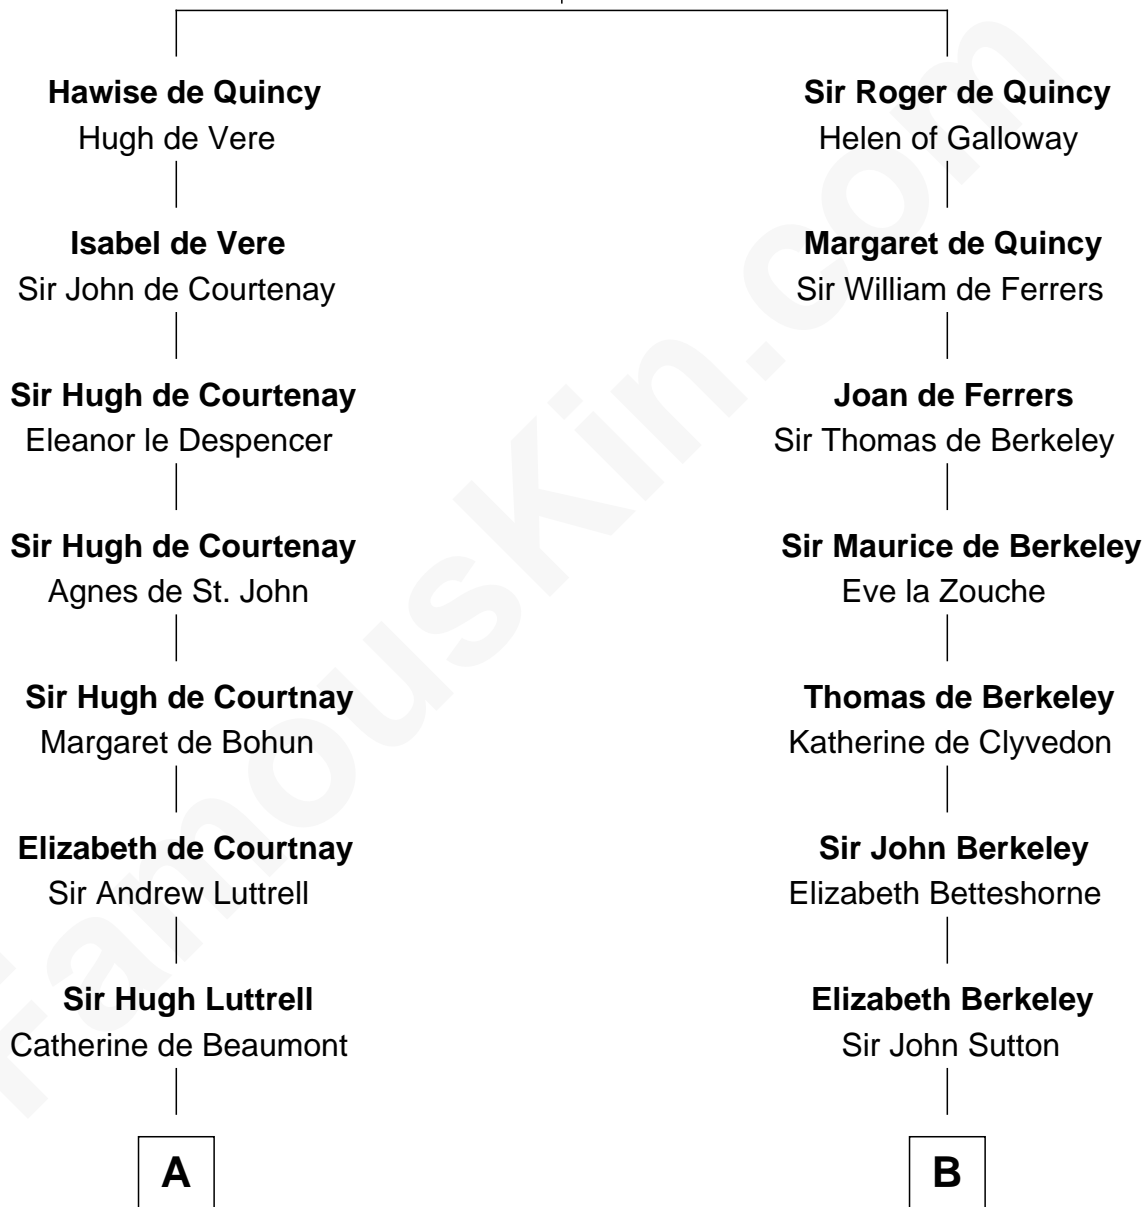

FamousKin.com Relationship Chart of

Herman Melville

Author of Moby Dick

20th cousin of

Oliver Wendell Holmes, Jr.

U.S. Supreme Court Justice

Saher de Quincy
Margaret de Beaumont

C

Mercy Greenleaf

John Scollay

Priscilla Scollay

Thomas Melville

Allan Melville

Maria Gansevoort

Herman Melville

Author of Moby Dick