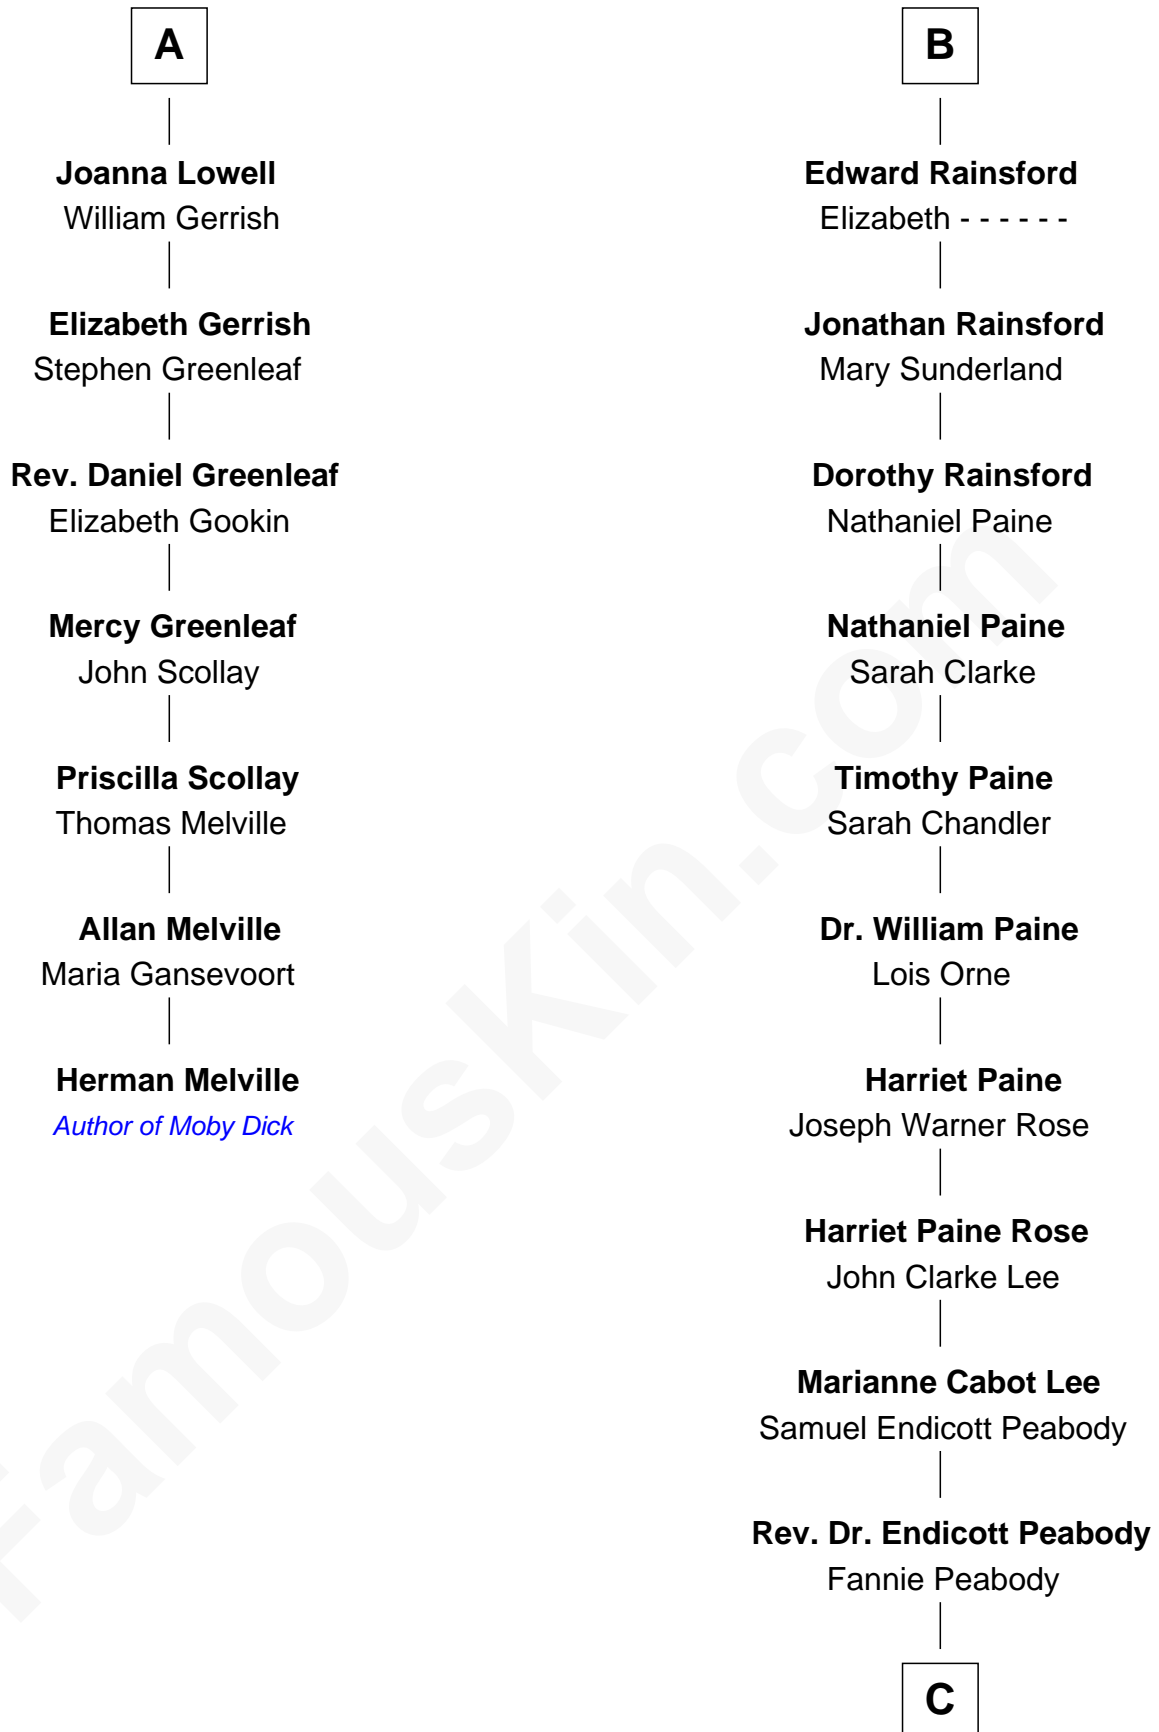

FamousKin.com Relationship Chart of

Herman Melville

Author of Moby Dick

13th cousin 5 times removed of

Endicott Peabody

62nd Governor of Massachusetts

Sir Walter Hungerford

Katherine Peverell

Margaret Botreaux

Eleanor Hungerford

Sir John White

Robert White

Margaret Gainsford

Margaret White

John Kirton

Stephen Kirton

Margaret Offley

Thomas Kirton

Mary Sadler

Mary Kirton

Robert Rainsford

B

C

Rt. Rev. Malcolm Endicott Peabody

Mary Elizabeth Parkman

Endicott Peabody

62nd Governor of Massachusetts

FamousKin.com