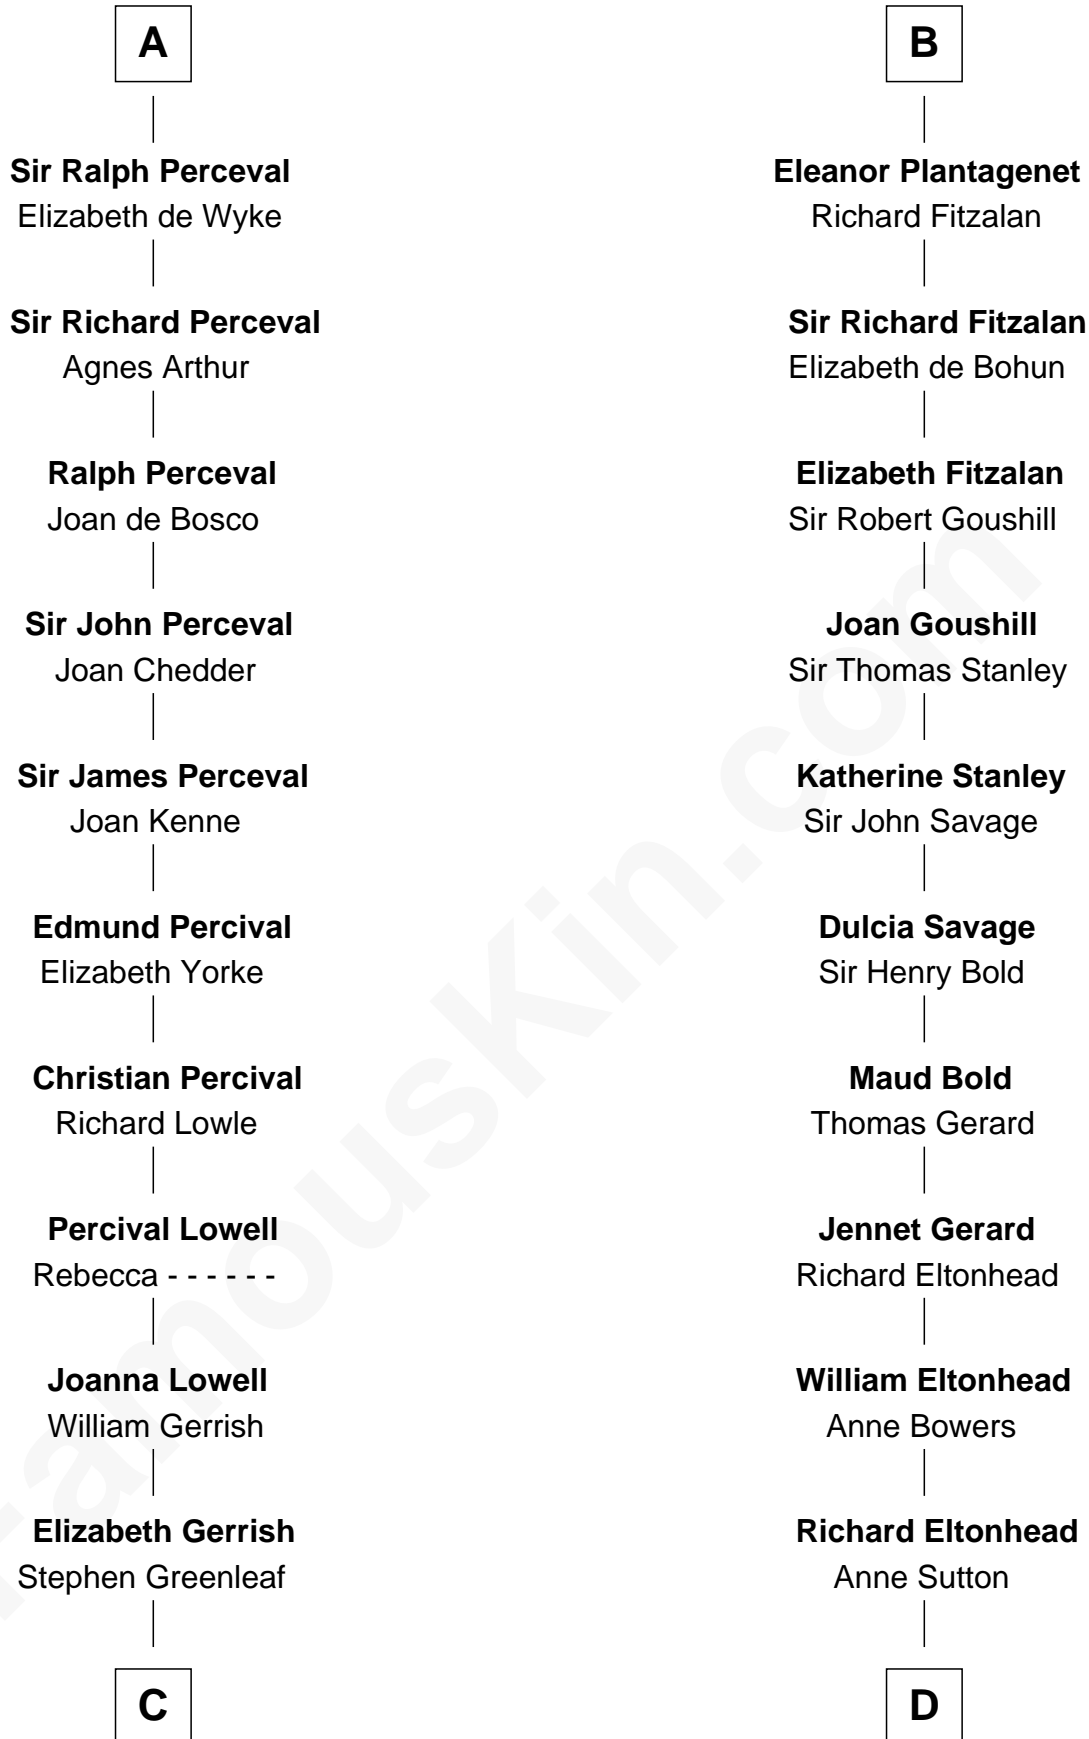

FamousKin.com Relationship Chart of

Herman Melville

Author of Moby Dick

20th cousin 1 time removed of

Richard Henry Lee

Signer of the Declaration of Independence

C

Rev. Daniel Greenleaf

Elizabeth Gookin

Mercy Greenleaf

John Scollay

Priscilla Scollay

Thomas Melville

Allan Melville

Maria Gansevoort

Herman Melville