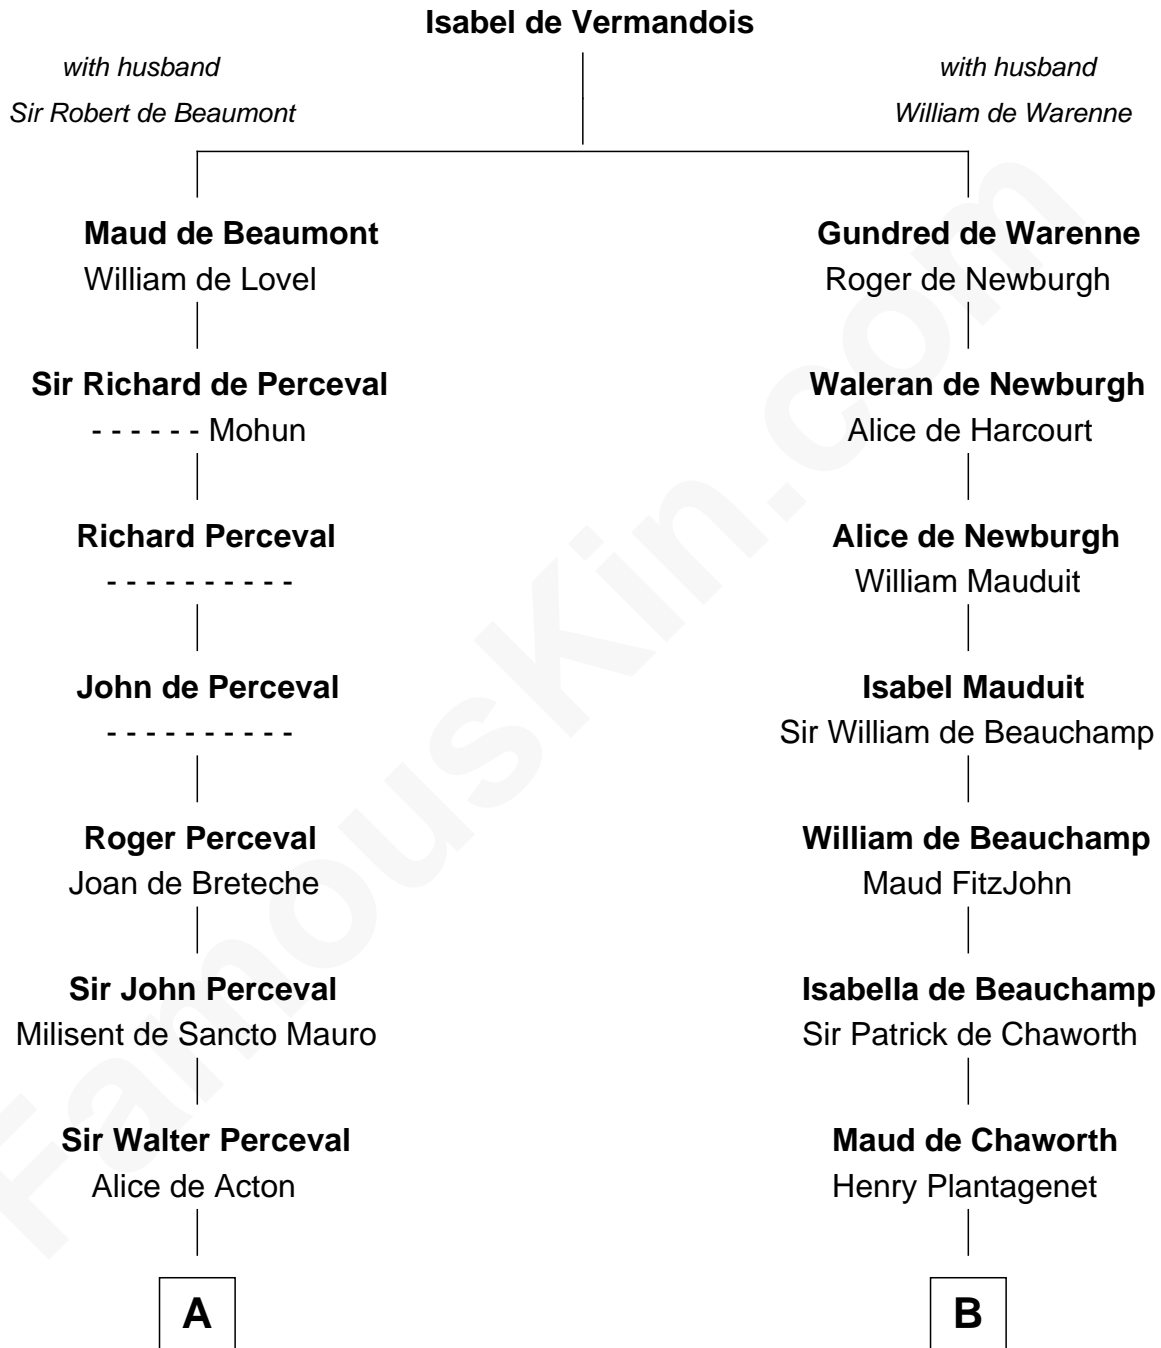

FamousKin.com Relationship Chart of

Herman Melville

Author of Moby Dick

20th cousin 1 time removed of

Richard Henry Lee

Signer of the Declaration of Independence

C

Rev. Daniel Greenleaf

Elizabeth Gookin

Mercy Greenleaf

John Scollay

Priscilla Scollay

Thomas Melville

Allan Melville

Maria Gansevoort

Herman Melville