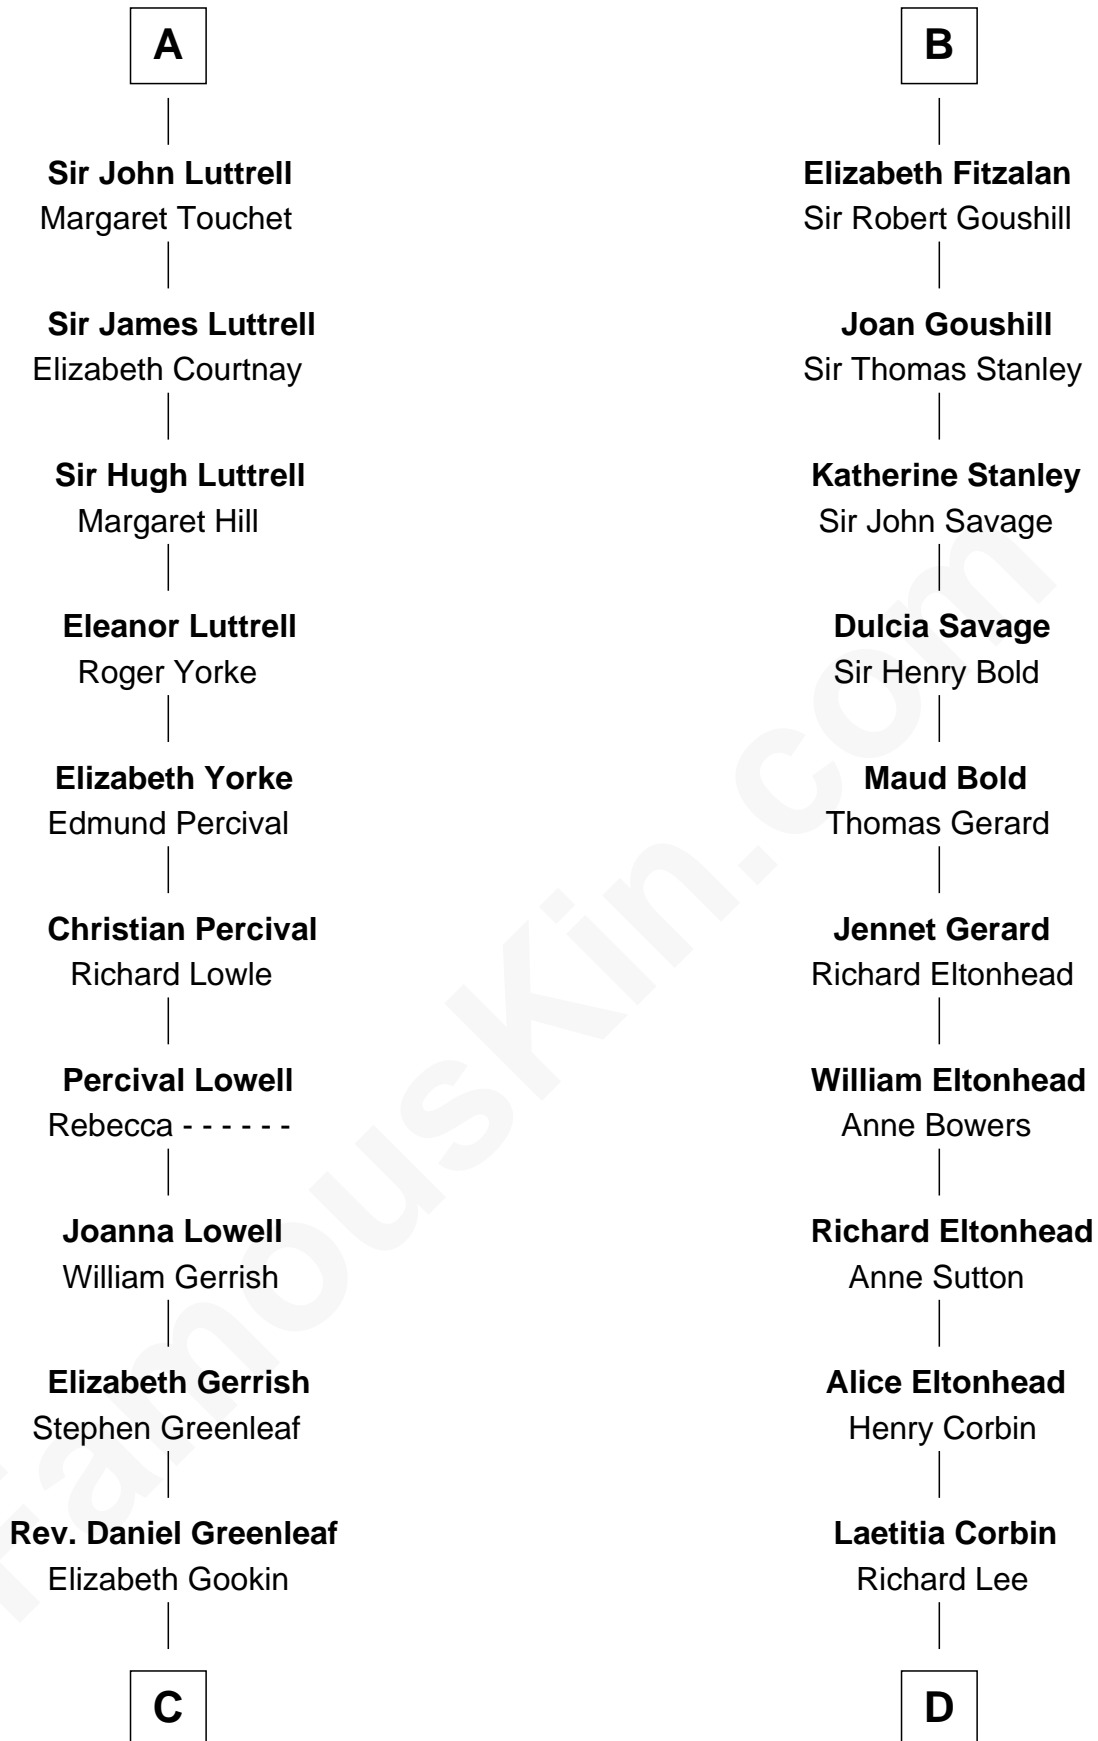

FamousKin.com Relationship Chart of

Herman Melville

Author of Moby Dick

18th cousin 2 times removed of

Richard Henry Lee

Signer of the Declaration of Independence

C

Mercy Greenleaf