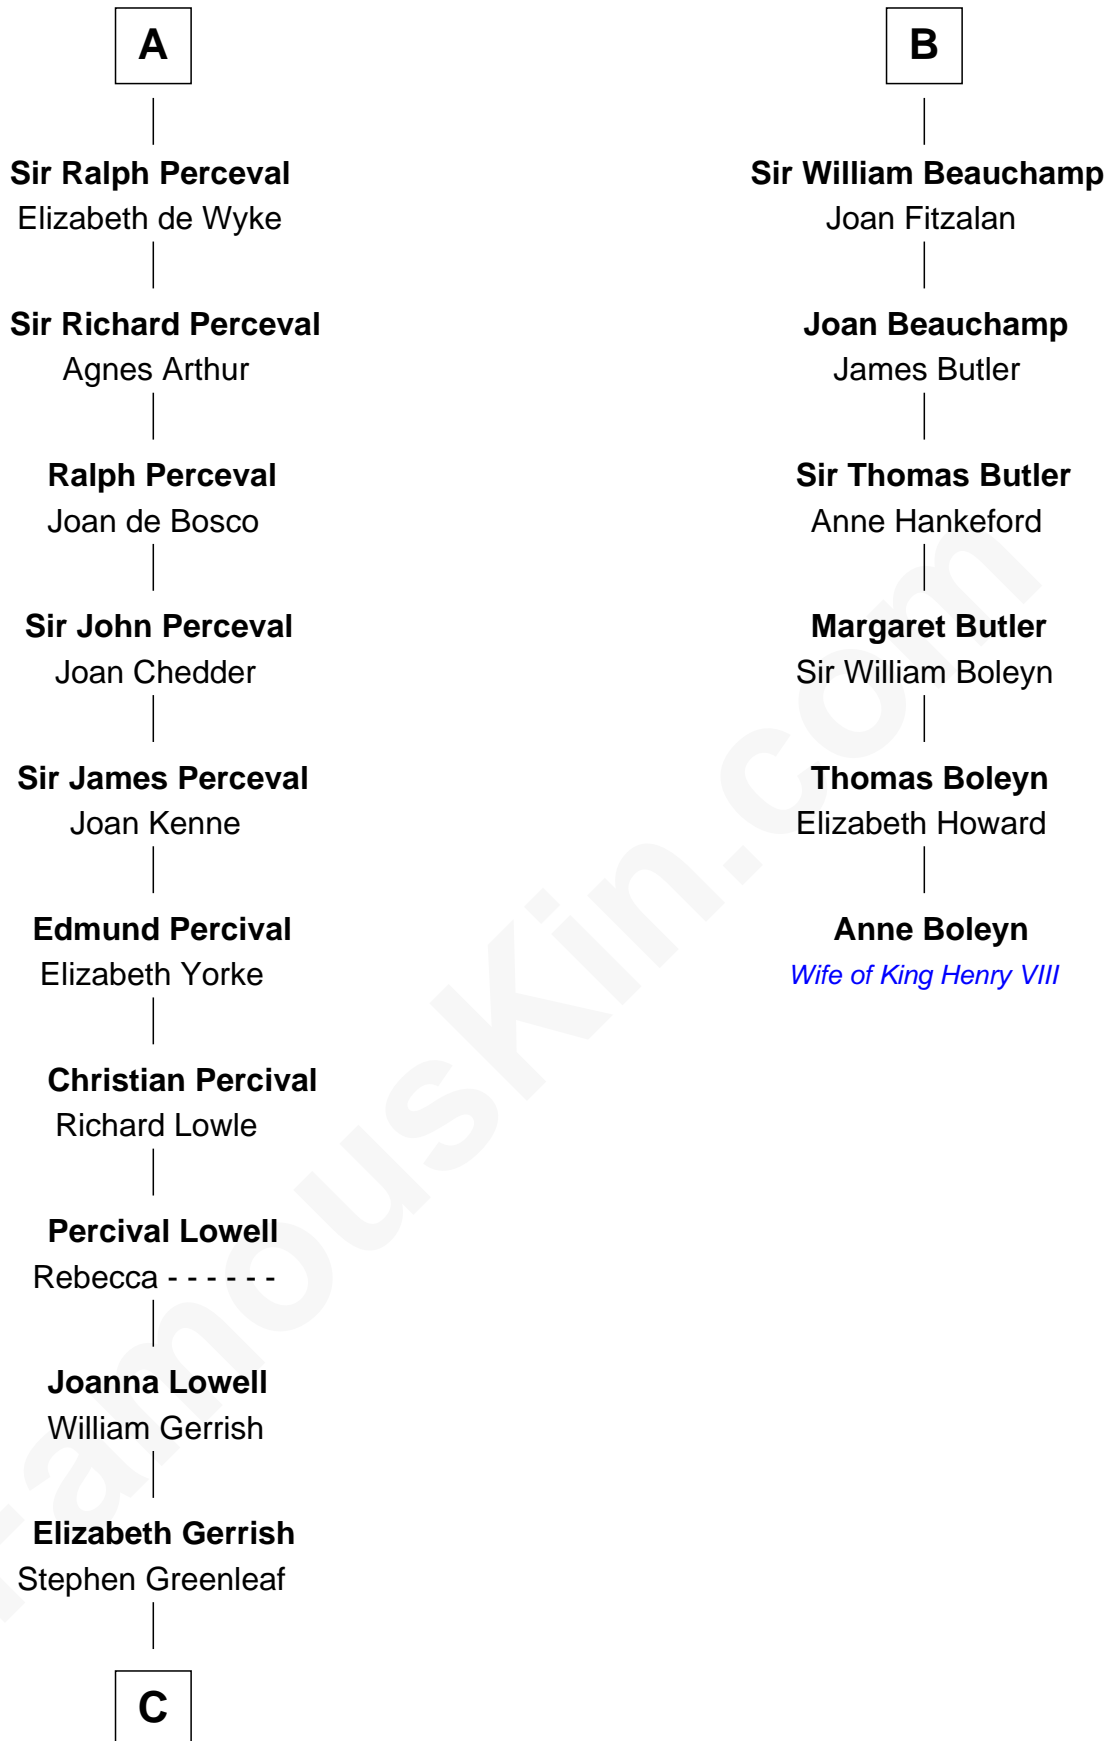

# FamousKin.com Relationship Chart of

**Herman Melville**

*Author of Moby Dick*

12th cousin 9 times removed of

**Anne Boleyn**

*2nd Wife of King Henry VIII*

**C**

—  
**Rev. Daniel Greenleaf**

Elizabeth Gookin

—  
**Mercy Greenleaf**

John Scollay

—  
**Priscilla Scollay**

Thomas Melville

—  
**Allan Melville**

Maria Gansevoort

—  
**Herman Melville**

*Author of Moby Dick*