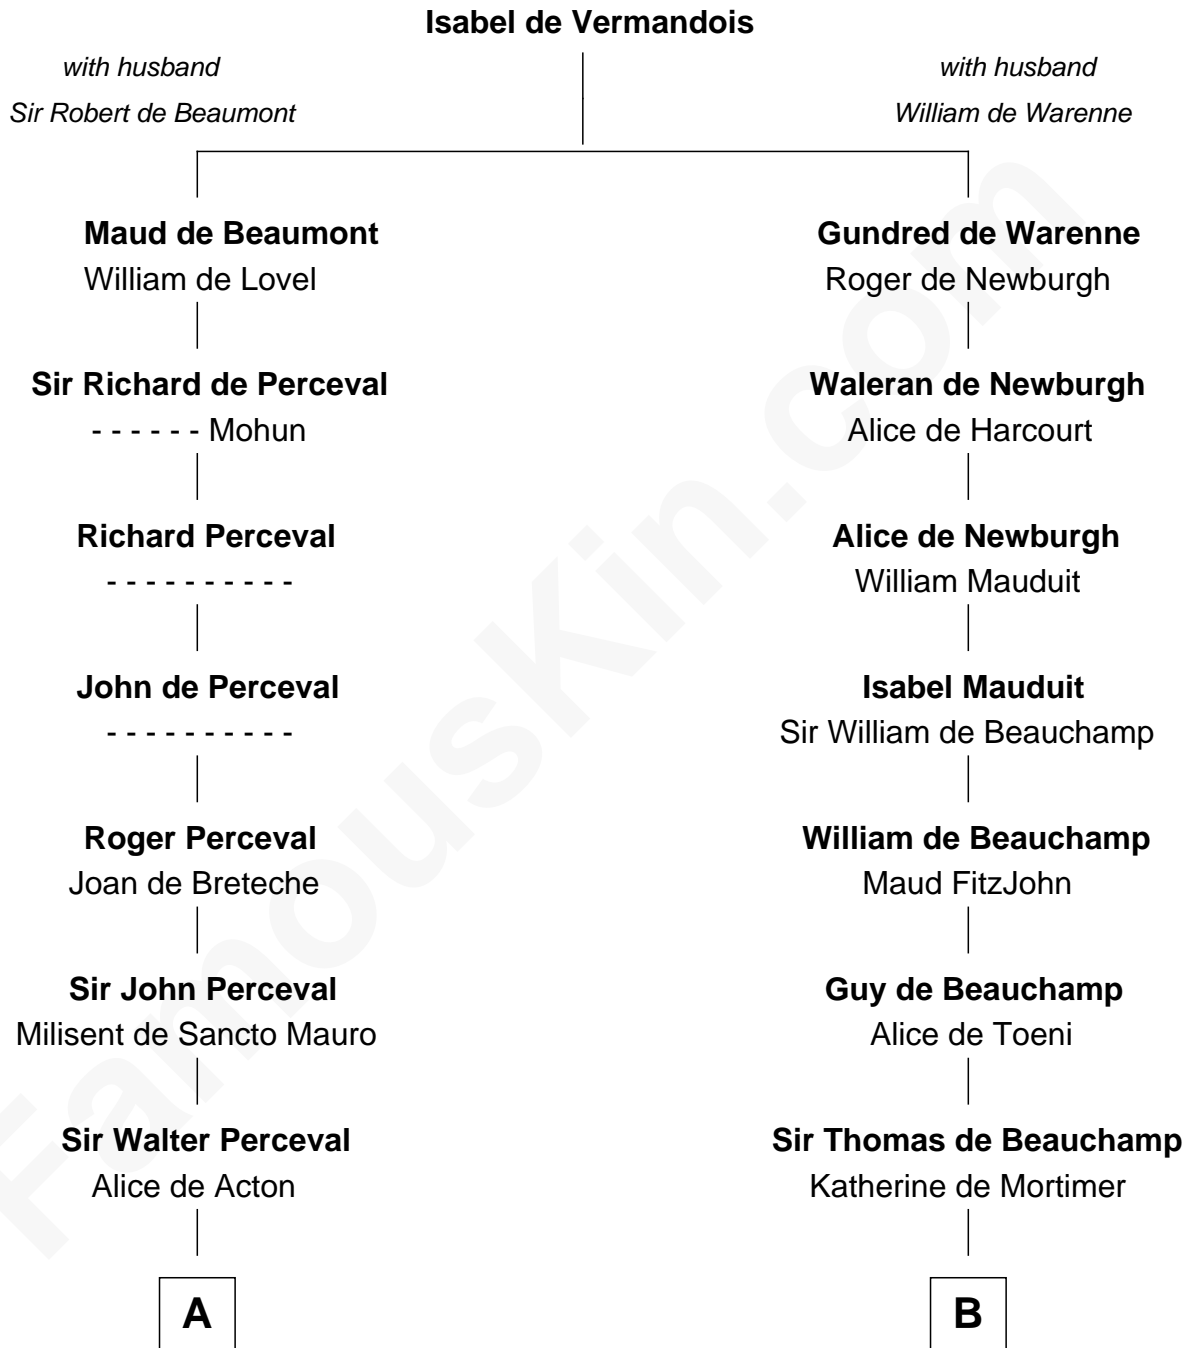

# FamousKin.com Relationship Chart of

**Herman Melville**

*Author of Moby Dick*

12th cousin 9 times removed of

**Anne Boleyn**

*2nd Wife of King Henry VIII*

**C**

—  
**Rev. Daniel Greenleaf**

Elizabeth Gookin

—  
**Mercy Greenleaf**

John Scollay

—  
**Priscilla Scollay**

Thomas Melville

—  
**Allan Melville**

Maria Gansevoort

—  
**Herman Melville**

*Author of Moby Dick*