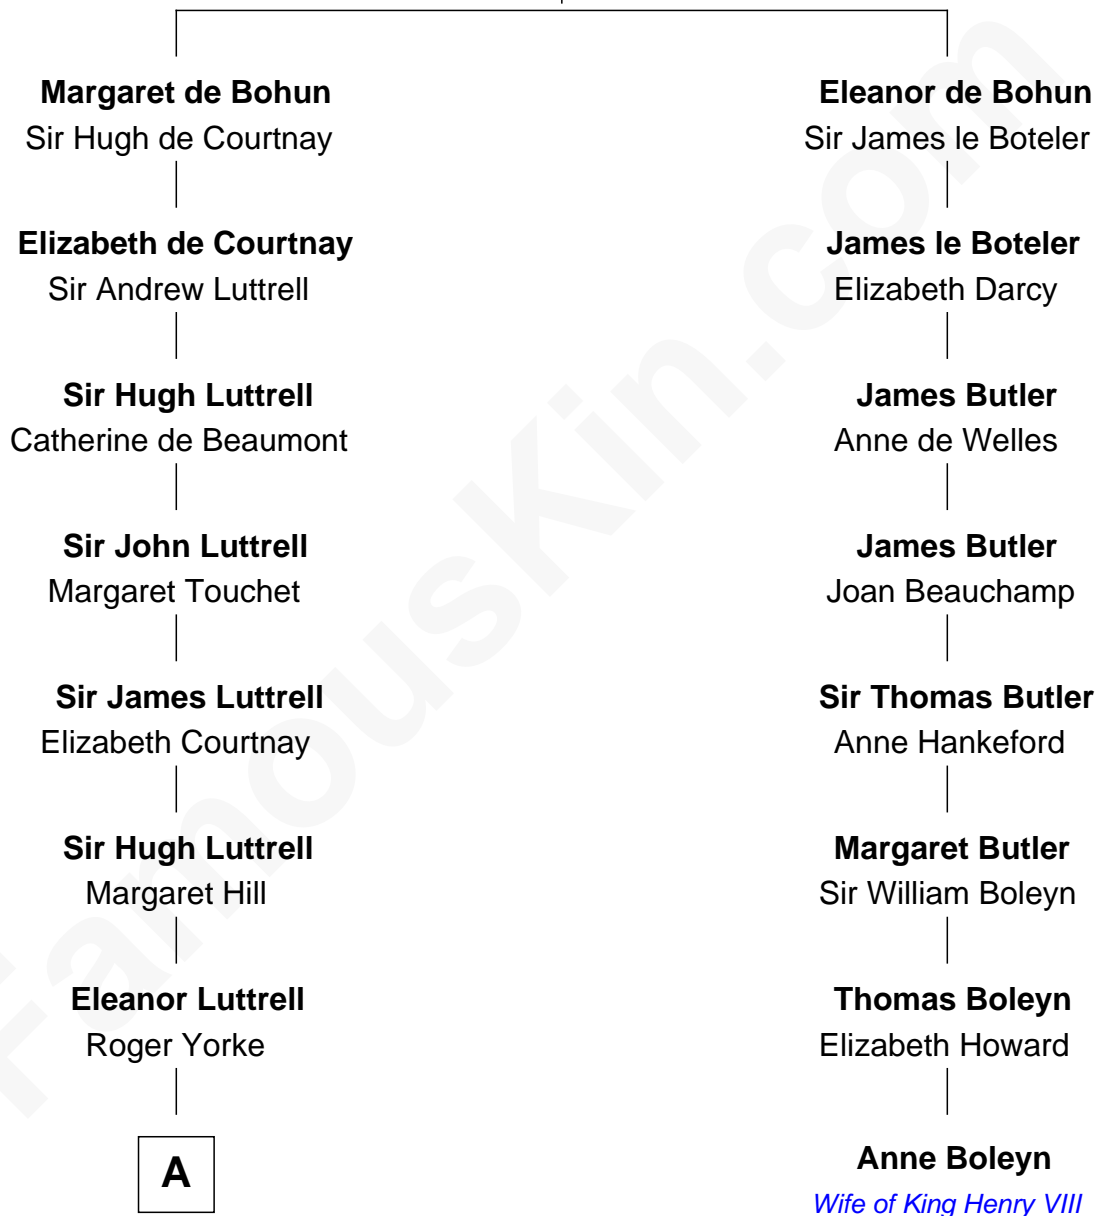

FamousKin.com Relationship Chart of

Herman Melville

Author of Moby Dick

7th cousin 9 times removed of

Anne Boleyn

2nd Wife of King Henry VIII

Humphrey de Bohun

Elizabeth Plantagenet

A

—
Elizabeth Yorke
Edmund Percival

—
Christian Percival
Richard Lowle

—
Percival Lowell
Rebecca - - - - -

—
Joanna Lowell
William Gerrish

—
Elizabeth Gerrish
Stephen Greenleaf

—
Rev. Daniel Greenleaf
Elizabeth Gookin