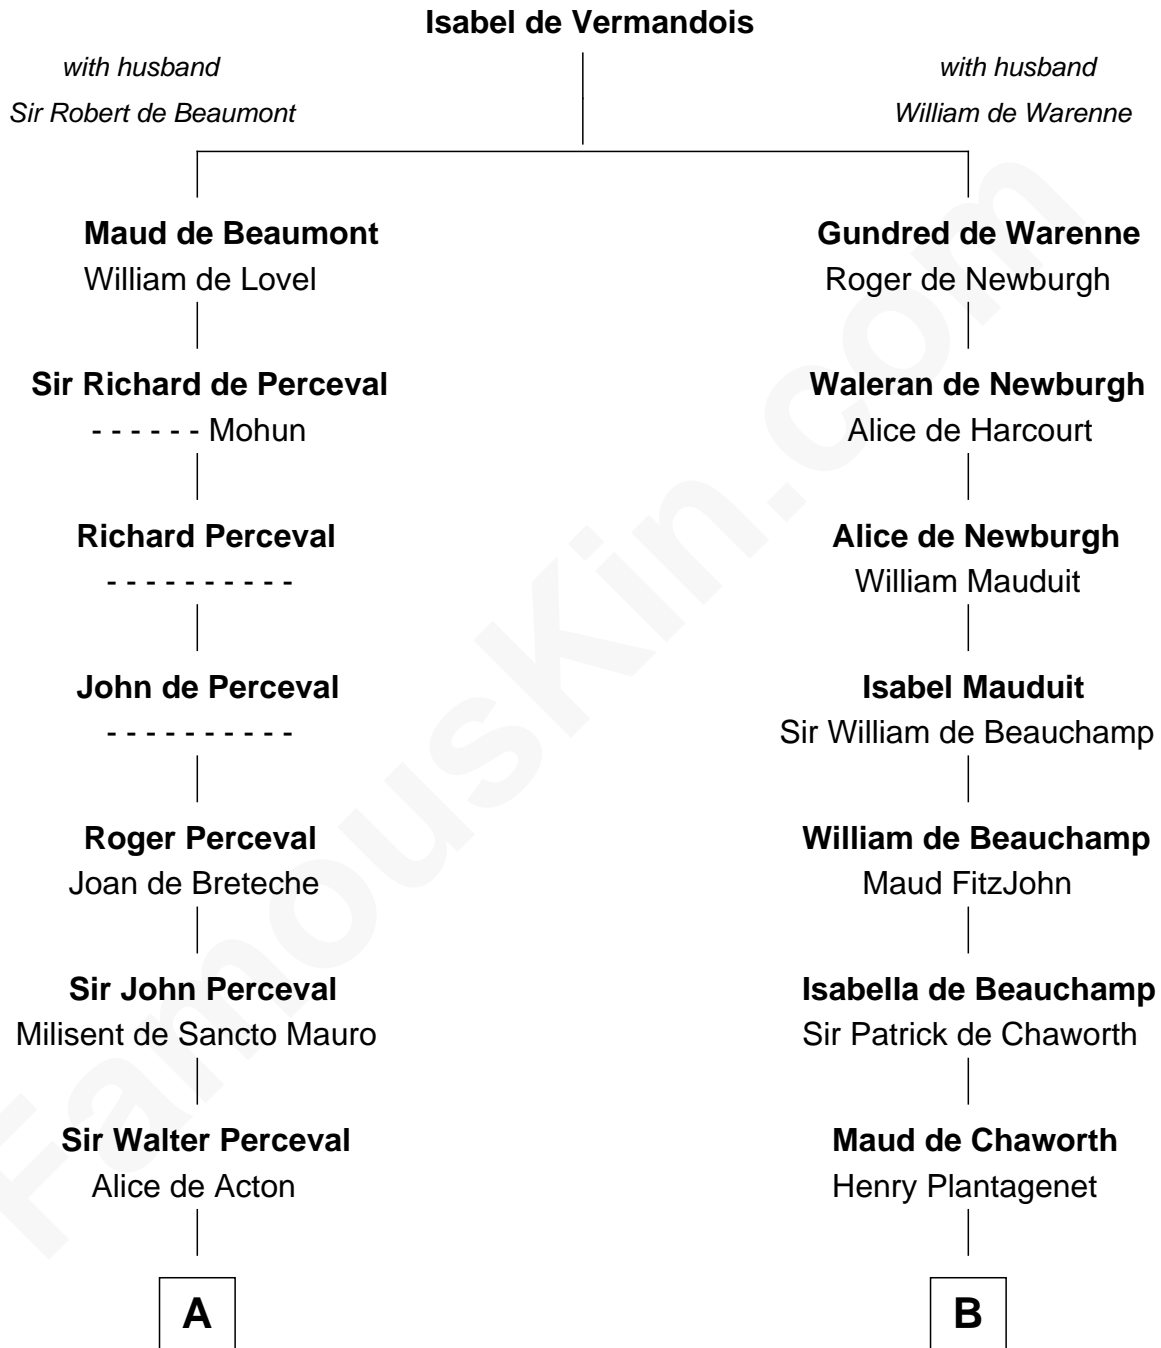

FamousKin.com Relationship Chart of

Herman Melville

Author of Moby Dick

13th cousin 8 times removed of

King Henry VIII

King of England

C

—
Rev. Daniel Greenleaf

Elizabeth Gookin

—
Mercy Greenleaf

John Scollay

—
Priscilla Scollay

Thomas Melville

—
Allan Melville

Maria Gansevoort

—
Herman Melville