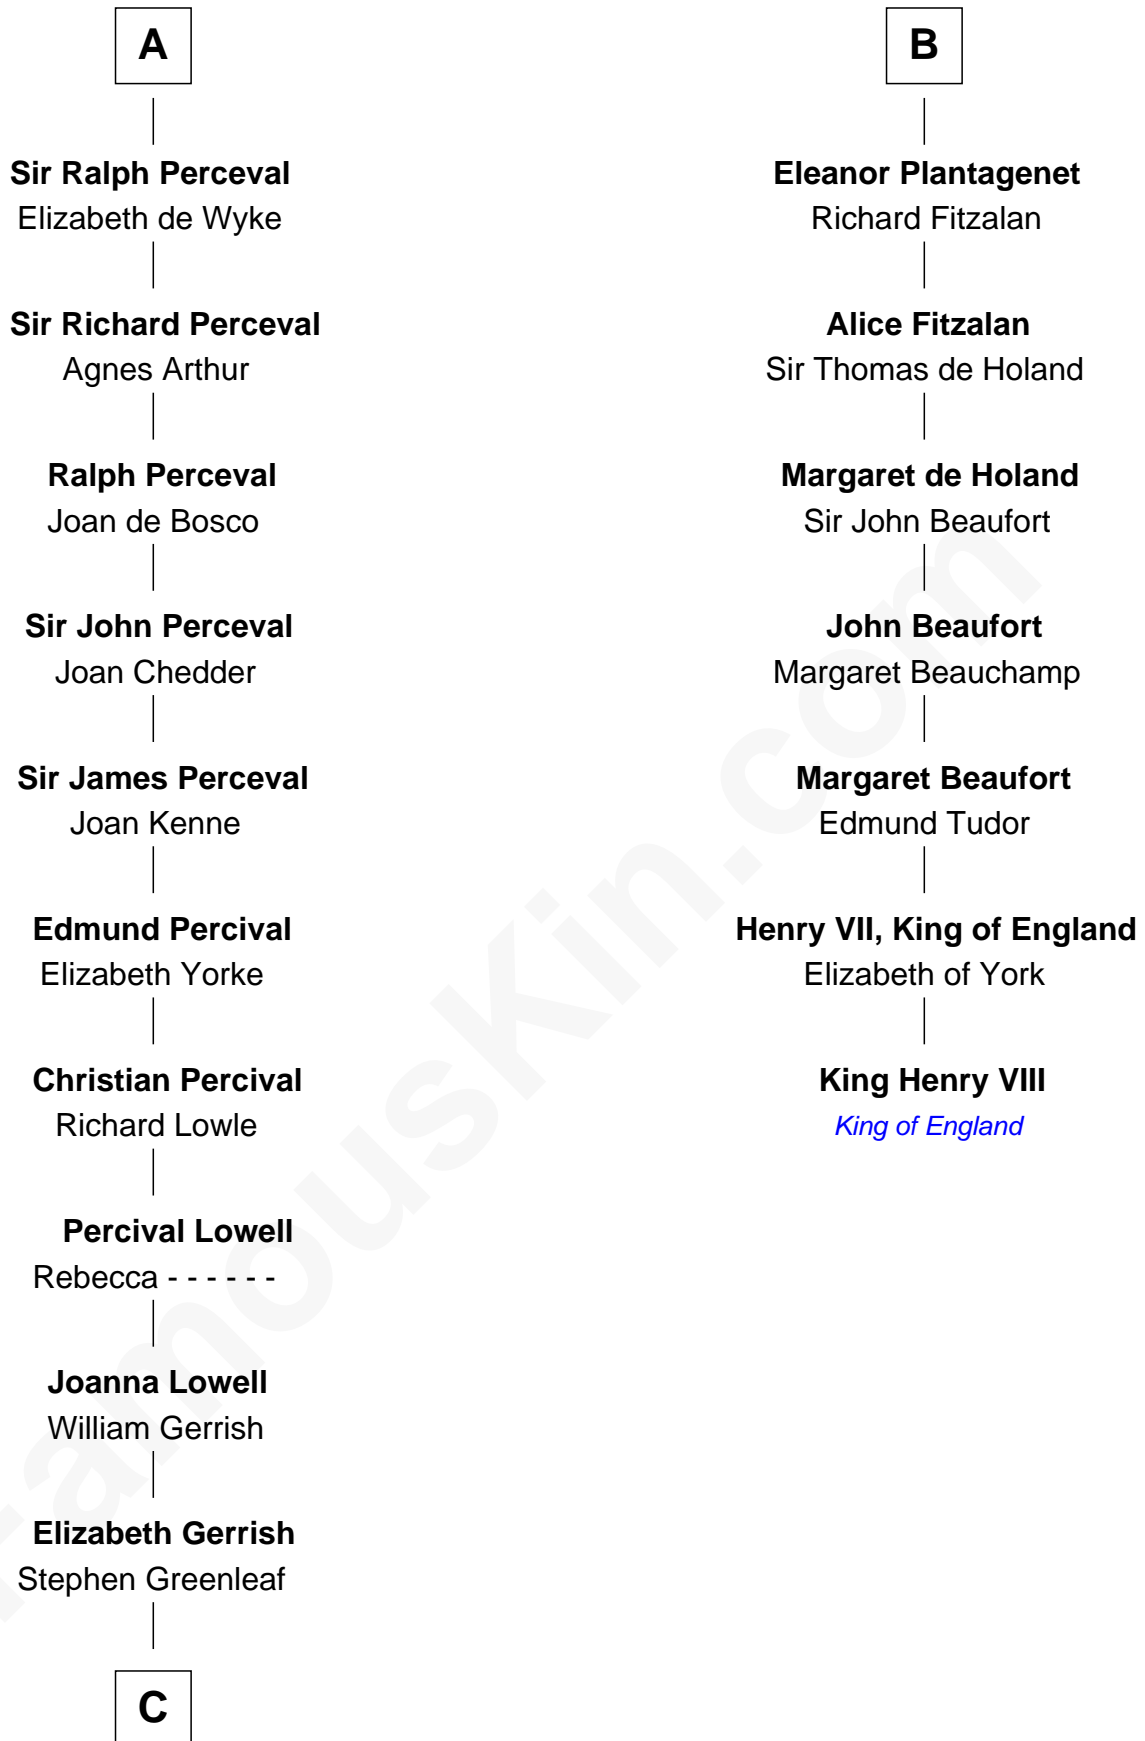

FamousKin.com Relationship Chart of

Herman Melville

Author of Moby Dick

13th cousin 8 times removed of

King Henry VIII

King of England

C

—
Rev. Daniel Greenleaf

Elizabeth Gookin

—
Mercy Greenleaf

John Scollay

—
Priscilla Scollay

Thomas Melville

—
Allan Melville

Maria Gansevoort

—
Herman Melville